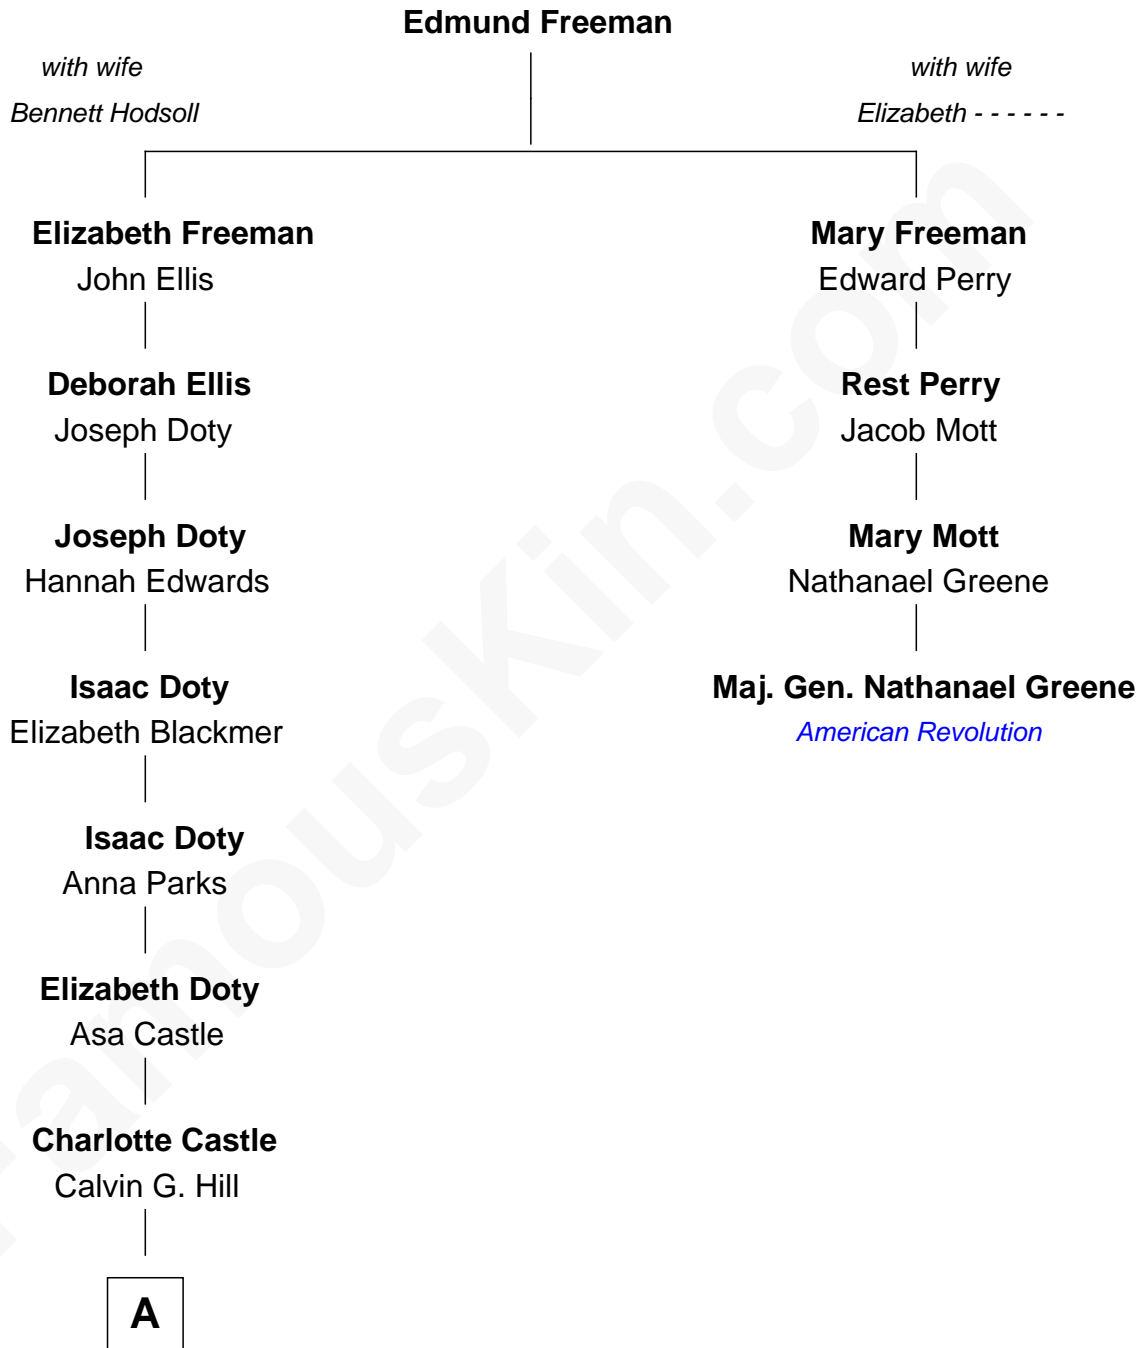

# FamousKin.com

## Relationship Chart of

### Tommy Lee

*Mötley Crüe, Co-Founder and Musician*

3rd cousin 9 times removed of

**Maj. Gen. Nathanael Greene**  
*American Revolution*

**A**

Ann Sabrina Hill

Charles V. Patrick

Harvey S. Patrick