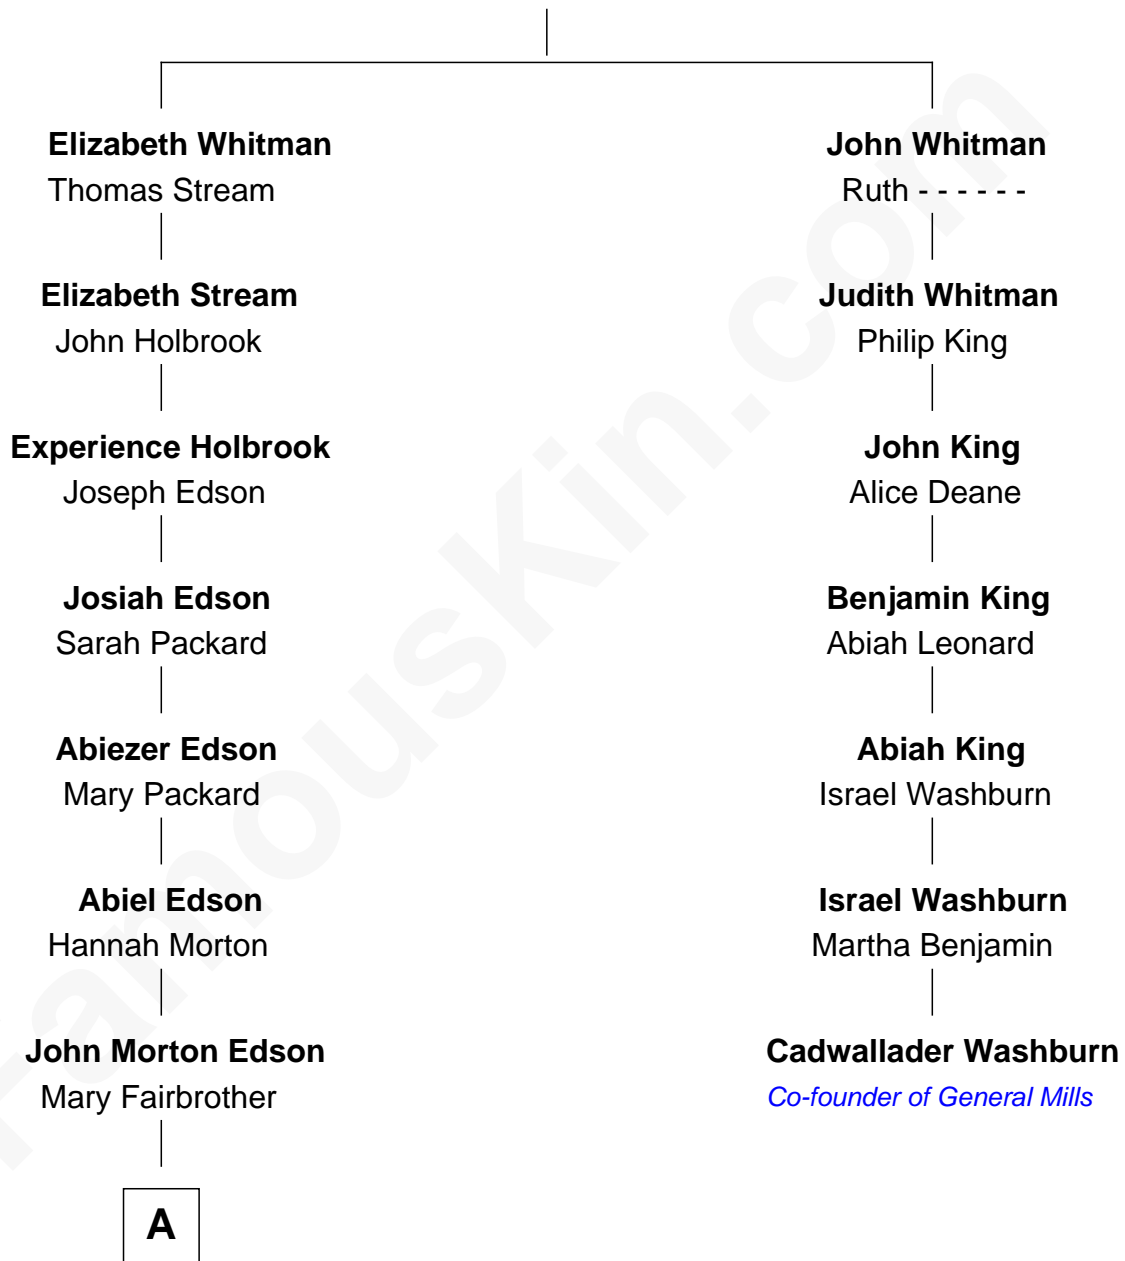

FamousKin.com Relationship Chart of

Marie-Chantal Miller
Crown Princess of Greece

6th cousin 6 times removed of

Cadwallader Washburn

Co-founder of General Mills and 11th Governor of Wisconsin

Richard Whitman