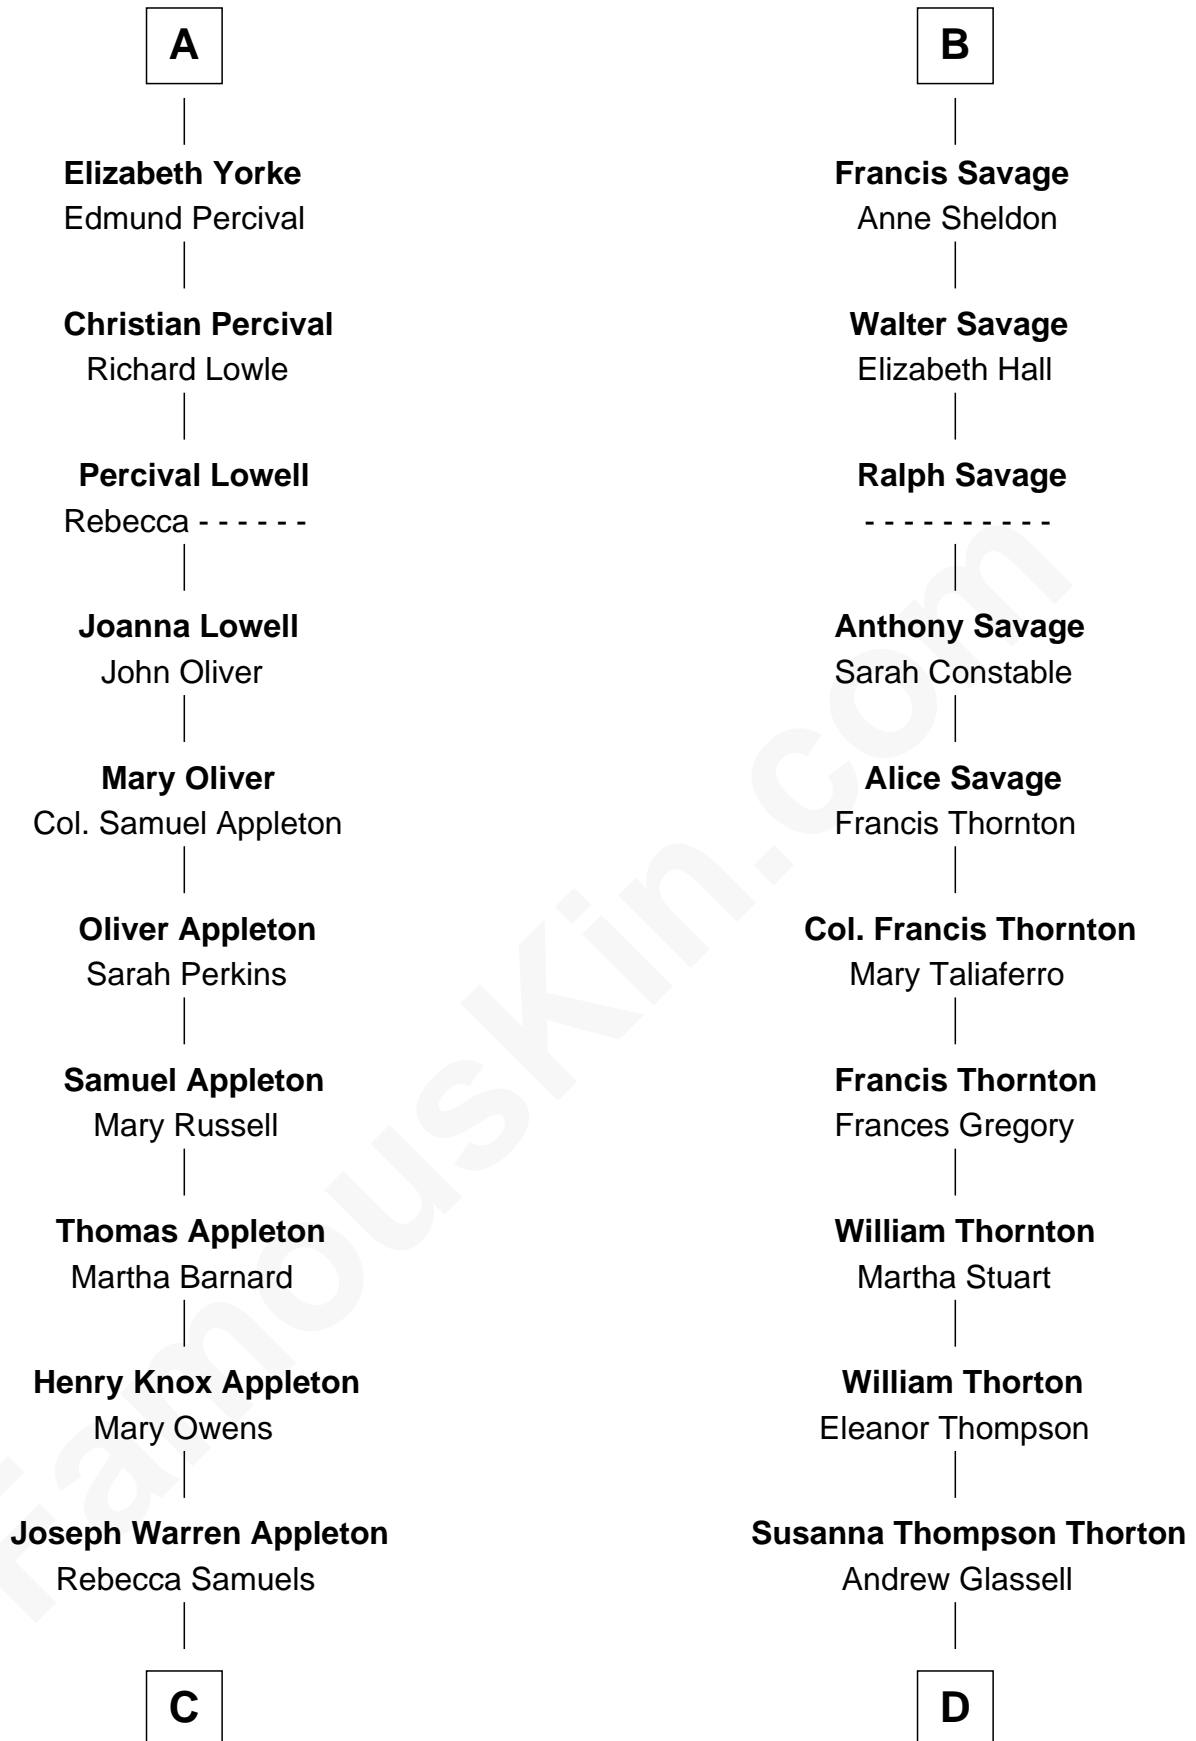

# FamousKin.com Relationship Chart of

**Marie-Chantal Miller**  
*Crown Princess of Greece*

19th cousin 2 times removed of

**General George S. Patton**  
*U.S. Army - World War II*

**Humphrey de Bohun**  
Elizabeth Plantagenet

**C**

**George H. Appleton**

Mary Helen Edson

**Blanche Louise Appleton**

Ellis John Springer Miller

**Ellis Warren Appleton Miller**

Sophia June Squarebriggs

**Robert Warren Miller**