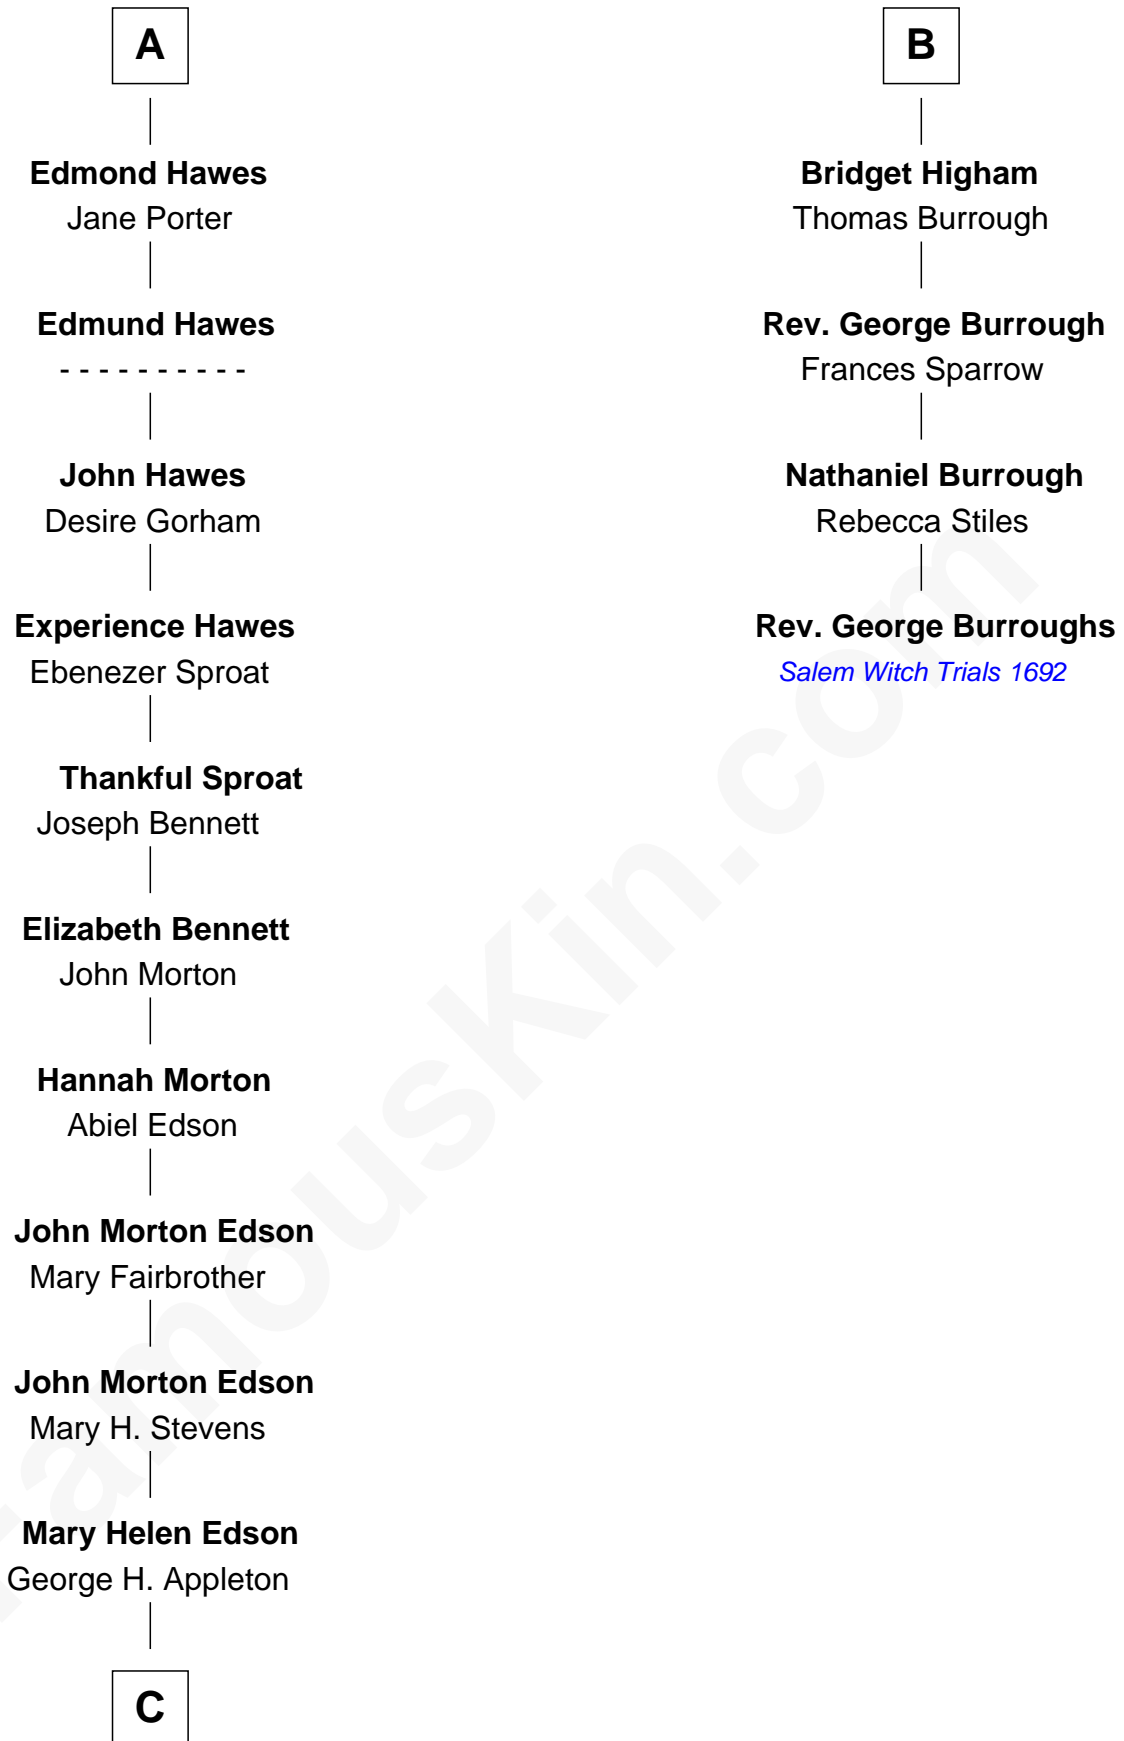

FamousKin.com Relationship Chart of

Marie-Chantal Miller
Crown Princess of Greece

10th cousin 10 times removed of

Rev. George Burroughs
Executed for Witchcraft, Salem 1692

Sir John Howard
Alice de Bois

Joan Howard
Sir Peter de Brewes

Sir John Howard
Alice Tendring

Henry Howard
Mary Hussey

Elizabeth Howard
Henry Wentworth

Margery Wentworth
Sir William Waldegrave

George Waldegrave
Anne Drury

Phyllis Waldegrave
Thomas Higham

B

C