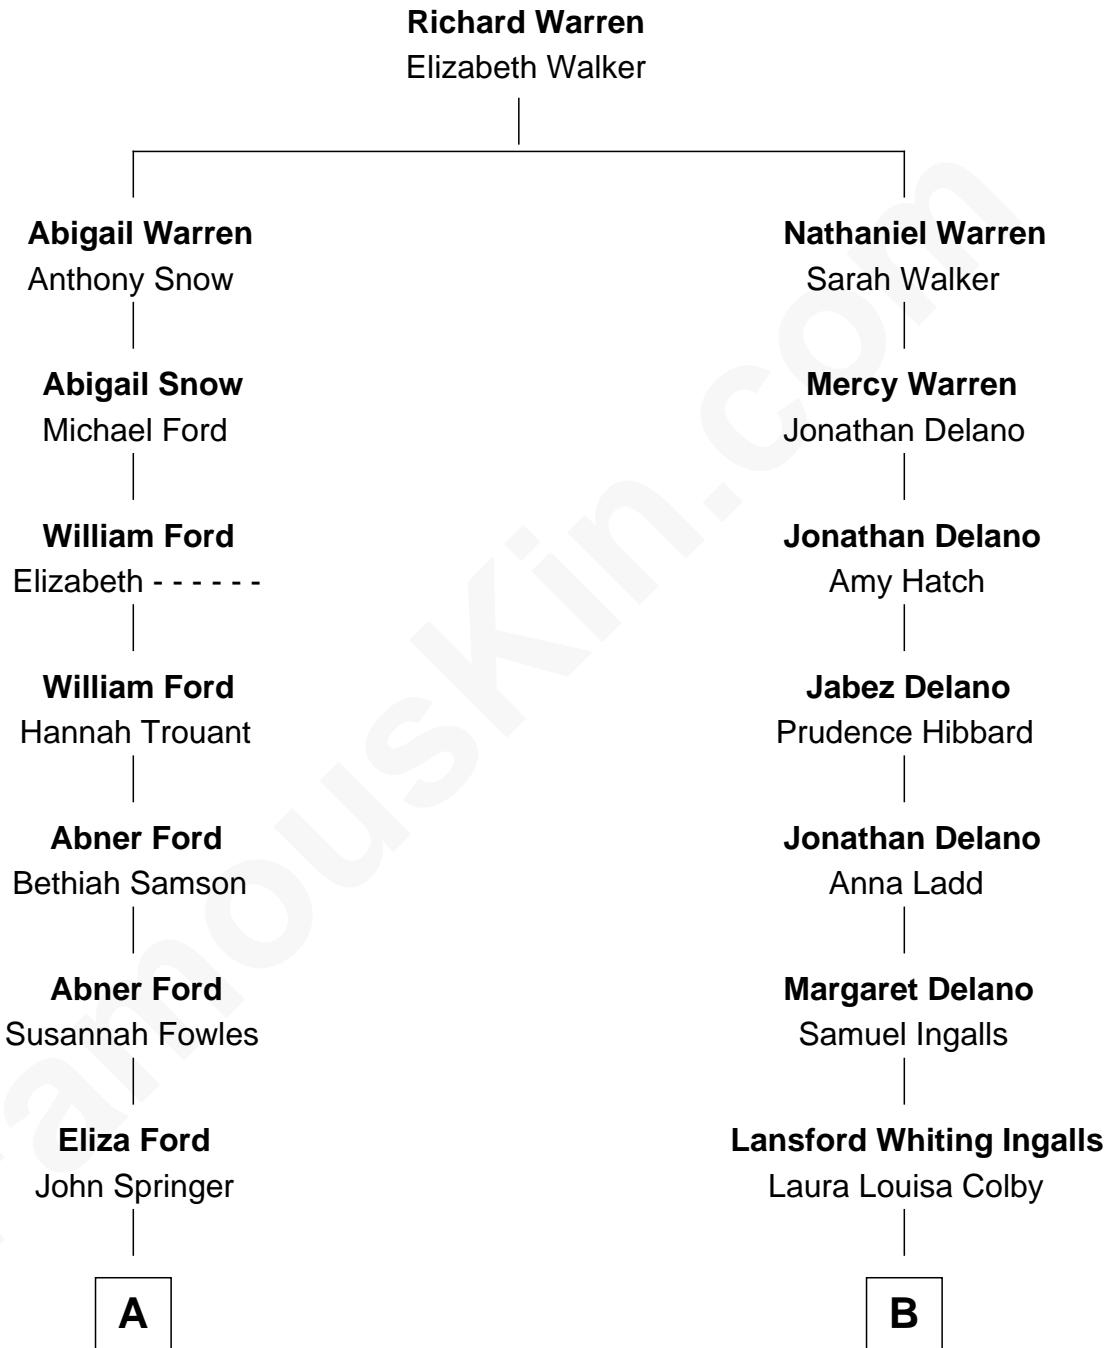

FamousKin.com Relationship Chart of

Marie-Chantal Miller
Crown Princess of Greece

8th cousin 3 times removed of

Laura Ingalls-Wilder
Author of Little House on the Prairie

A

Elizabeth Ann Springer
Charles Herman Miller

Ellis John Springer Miller
Blanche Louise Appleton

Ellis Warren Appleton Miller
Sophia June Squarebriggs

Robert Warren Miller
Marie Clara Pesantes

Marie-Chantal Miller
Crown Princess of Greece

B

Charles Phillip Ingalls
Caroline Lake Quiner

Laura Ingalls-Wilder
Author of Little House on the Prairie