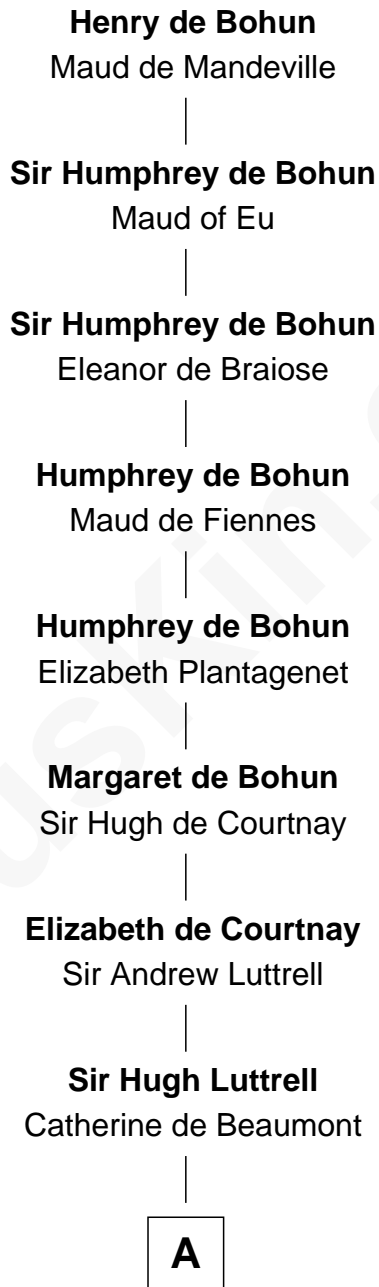

# FamousKin.com Relationship Chart of

**Marie-Chantal Miller**  
*Crown Princess of Greece*

24th Great-granddaughter of

**Henry de Bohun**  
*Magna Carta Surety*

**A**

—  
**Sir John Luttrell**  
Margaret Touchet

—  
**Sir James Luttrell**  
Elizabeth Courtnay

—  
**Sir Hugh Luttrell**  
Margaret Hill

—  
**Eleanor Luttrell**  
Roger Yorke

—  
**Elizabeth Yorke**  
Edmund Percival

—  
**Christian Percival**  
Richard Lowle

—  
**Percival Lowell**  
Rebecca - - - - -

—  
**Joanna Lowell**  
John Oliver

—  
**Mary Oliver**  
Col. Samuel Appleton

—  
**Oliver Appleton**  
Sarah Perkins

**B**

**B**

|  
**Samuel Appleton**

Mary Russell

|  
**Thomas Appleton**

Martha Barnard

|  
**Henry Knox Appleton**

Mary Owens

|  
**Joseph Warren Appleton**

Rebecca Samuels

|  
**George H. Appleton**

Mary Helen Edson