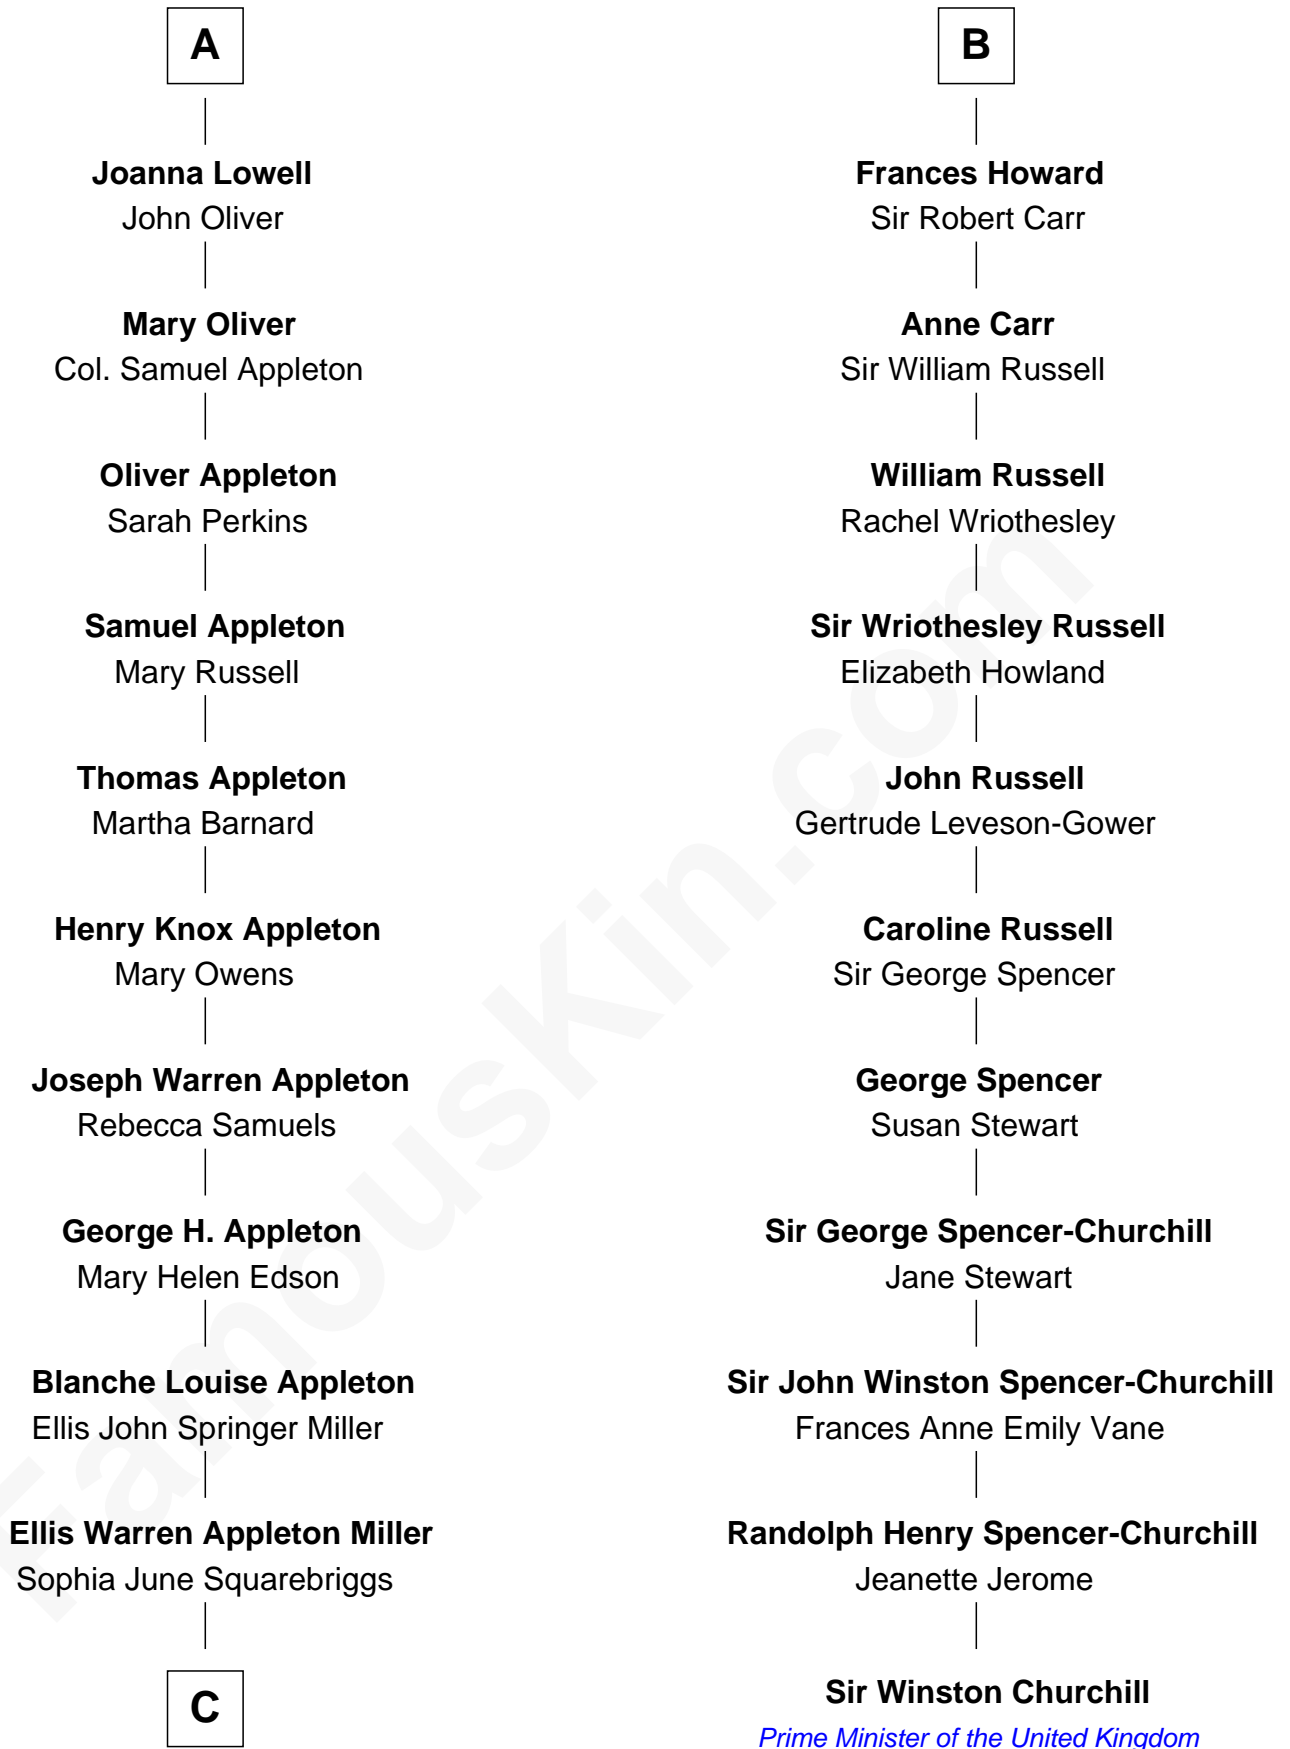

# FamousKin.com Relationship Chart of

**Marie-Chantal Miller**  
*Crown Princess of Greece*

17th cousin 1 time removed of

**Sir Winston Churchill**  
*Prime Minister of the United Kingdom*

**Sir Hugh Luttrell**  
Catherine de Beaumont