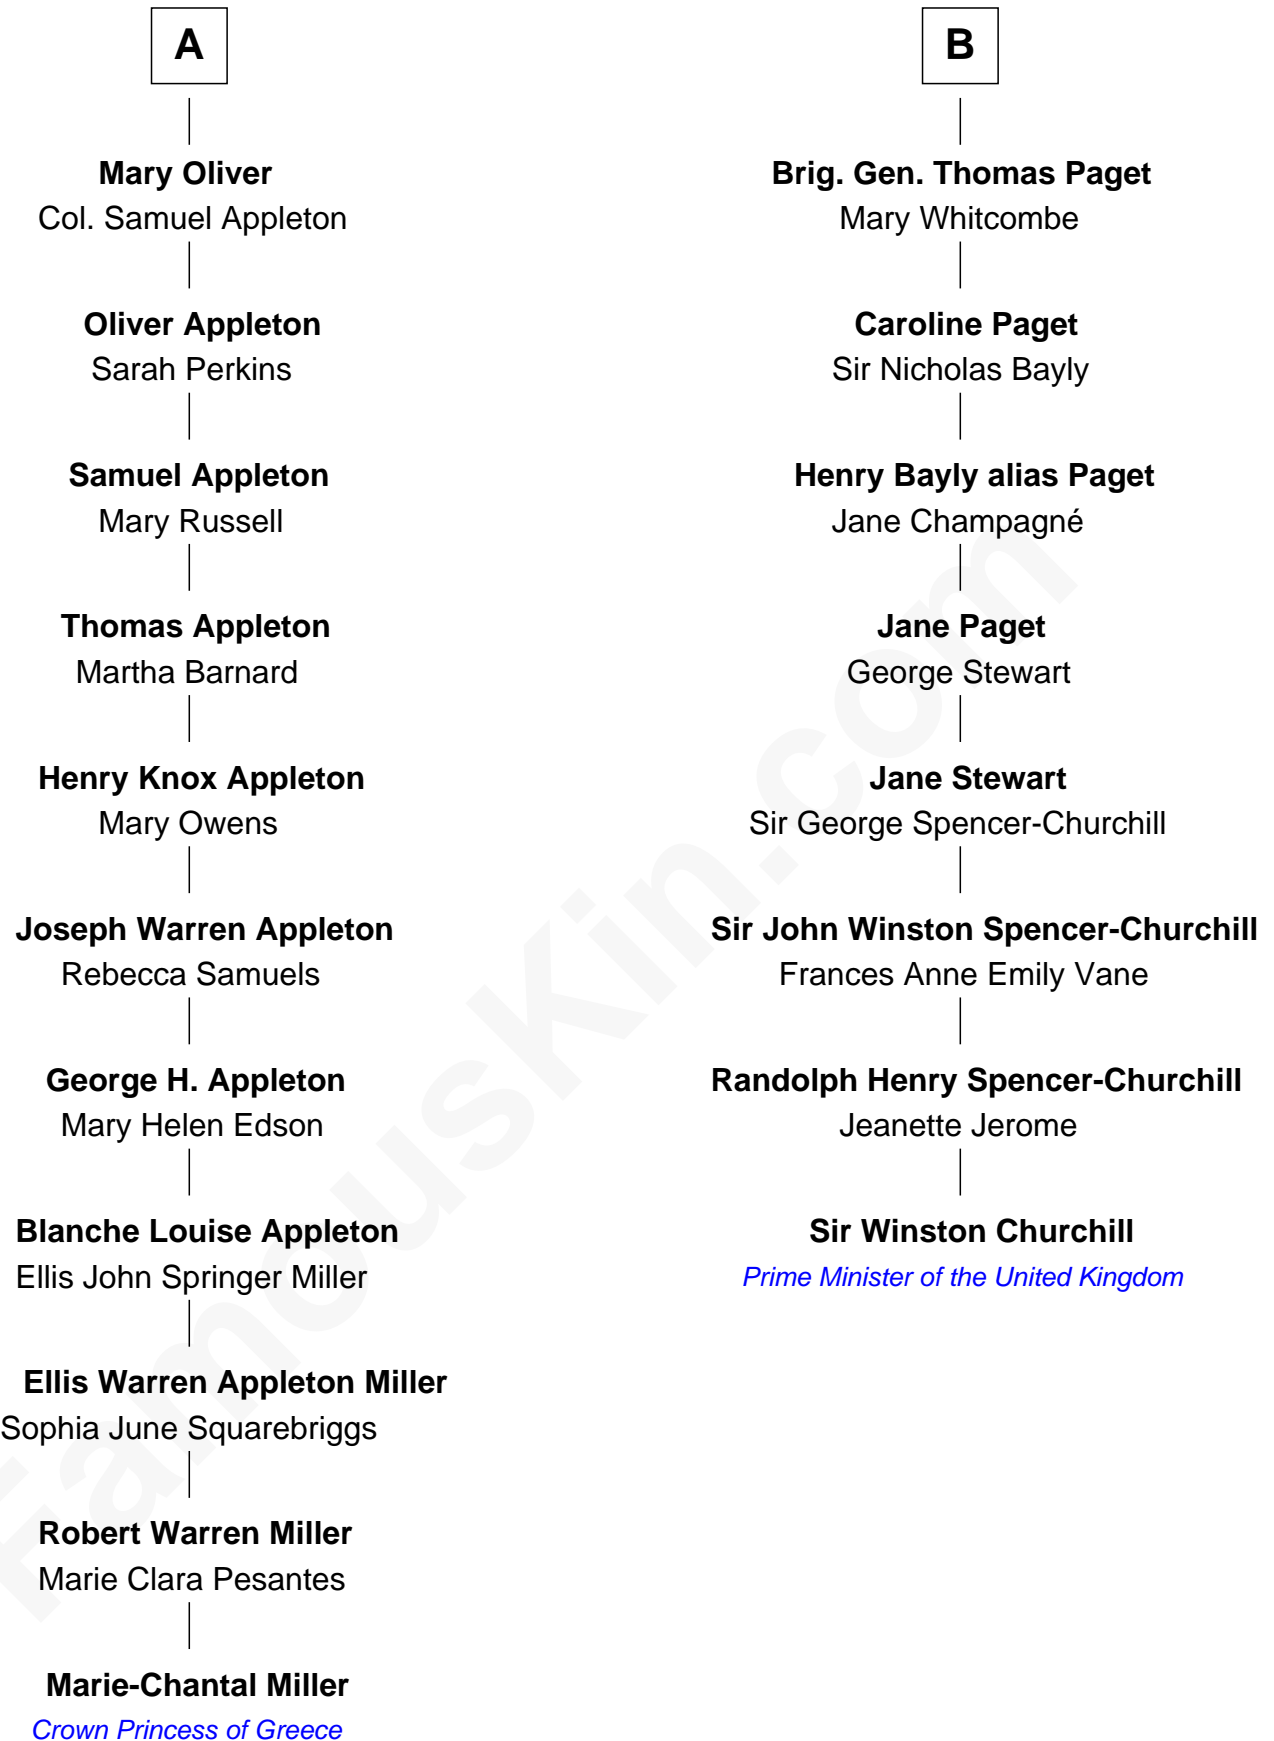

# FamousKin.com Relationship Chart of

**Marie-Chantal Miller**  
*Crown Princess of Greece*

14th cousin 3 times removed of

**Sir Winston Churchill**  
*Prime Minister of the United Kingdom*

Marie-Chantal Miller photo by [Frankie Fouganthin](#) ([CC BY-SA 3.0](#))