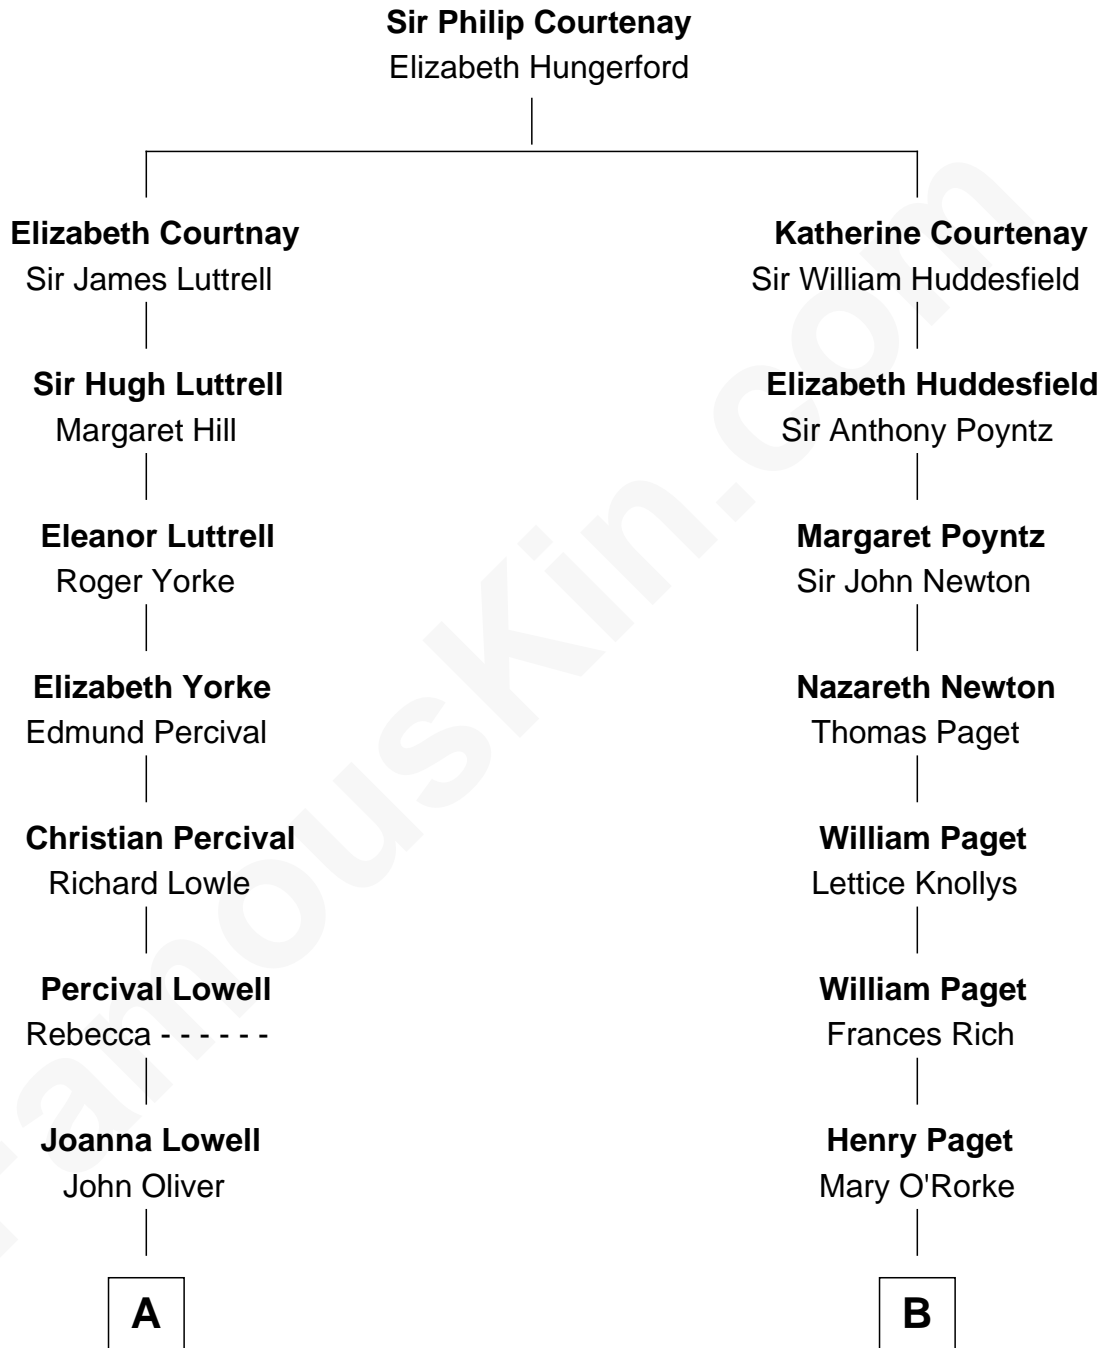

# FamousKin.com Relationship Chart of

**Marie-Chantal Miller**  
*Crown Princess of Greece*

14th cousin 3 times removed of

**Sir Winston Churchill**  
*Prime Minister of the United Kingdom*

Marie-Chantal Miller photo by [Frankie Fouganthin](#) ([CC BY-SA 3.0](#))