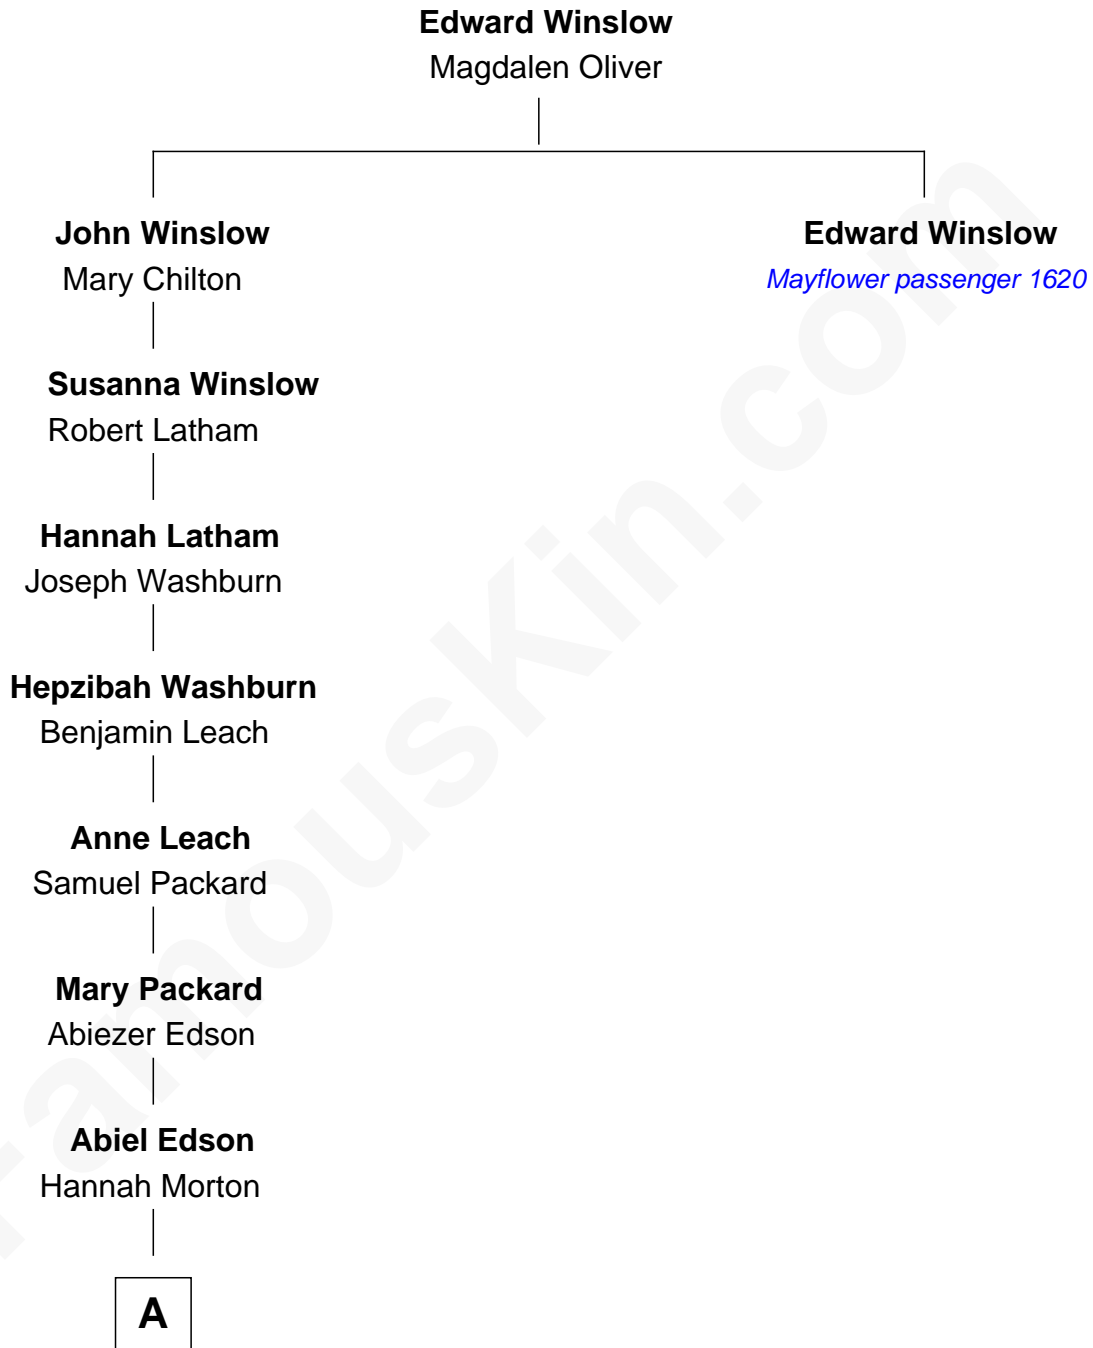

FamousKin.com Relationship Chart of

Marie-Chantal Miller
Crown Princess of Greece

11th great-grandniece of

Edward Winslow
(1595 - 1655) Mayflower passenger 1620

MAYFLOWER

A

John Morton Edson

Mary Fairbrother