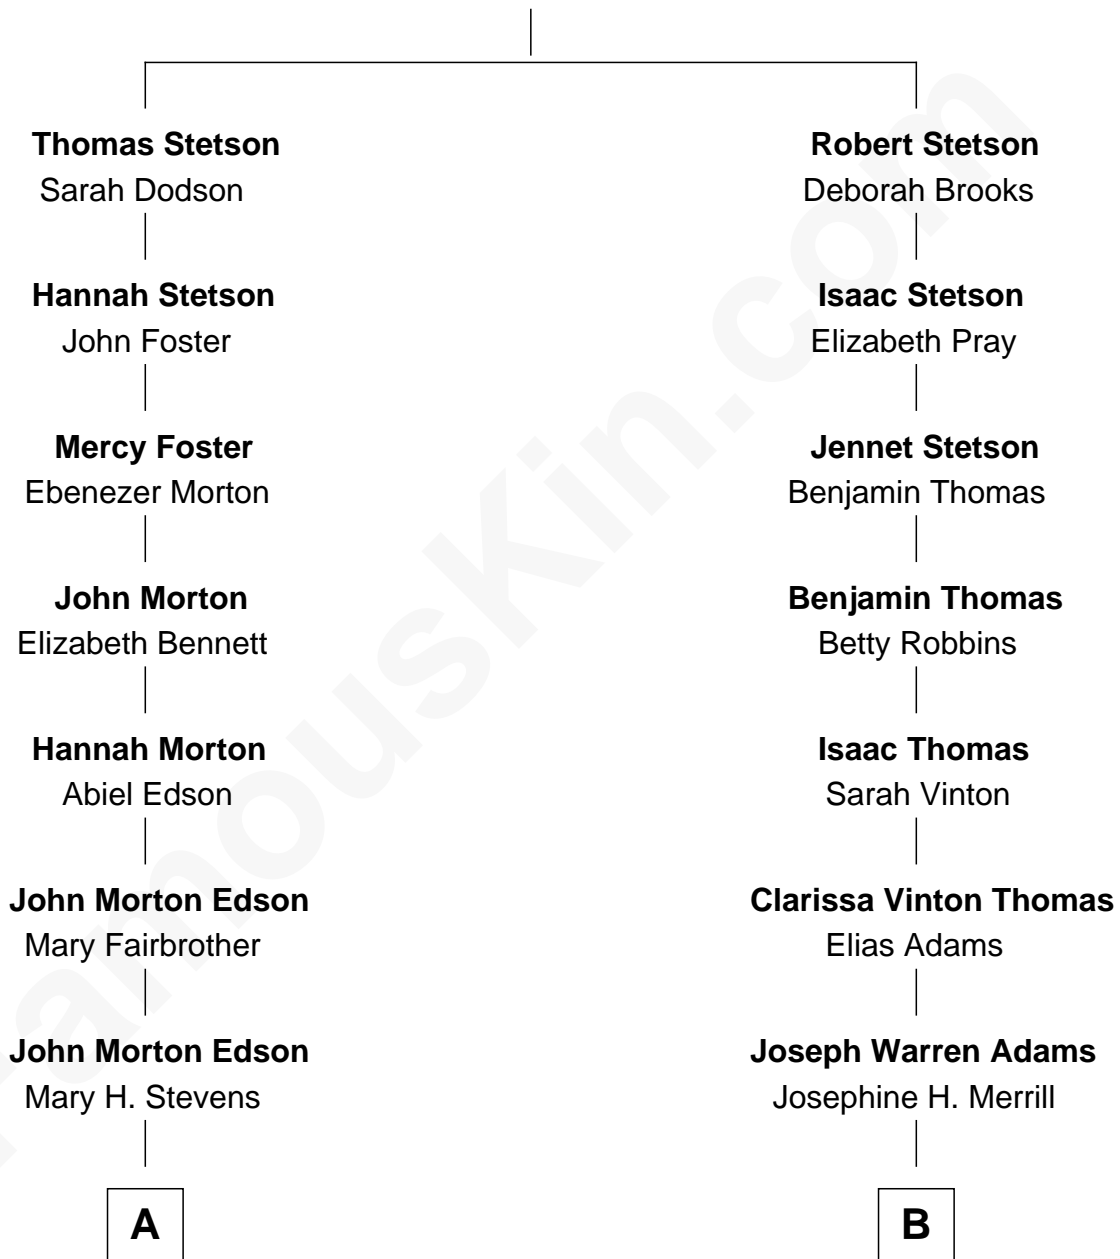

FamousKin.com
Relationship Chart of
Marie-Chantal Miller
Crown Princess of Greece

9th cousin 2 times removed of

Raquel Welch
Movie Actress

Cornet Robert Stetson

Honor - - - - -

A

Mary Helen Edson
George H. Appleton

Blanche Louise Appleton
Ellis John Springer Miller

Ellis Warren Appleton Miller
Sophia June Squarebriggs

Robert Warren Miller
Marie Clara Pesantes

Marie-Chantal Miller
Crown Princess of Greece

B

Clara Louise Adams
Emery Stanford Hall

Josephine Sarah Hall
Armando Carlos Tejada

Raquel Welch
aka Raquel Welch