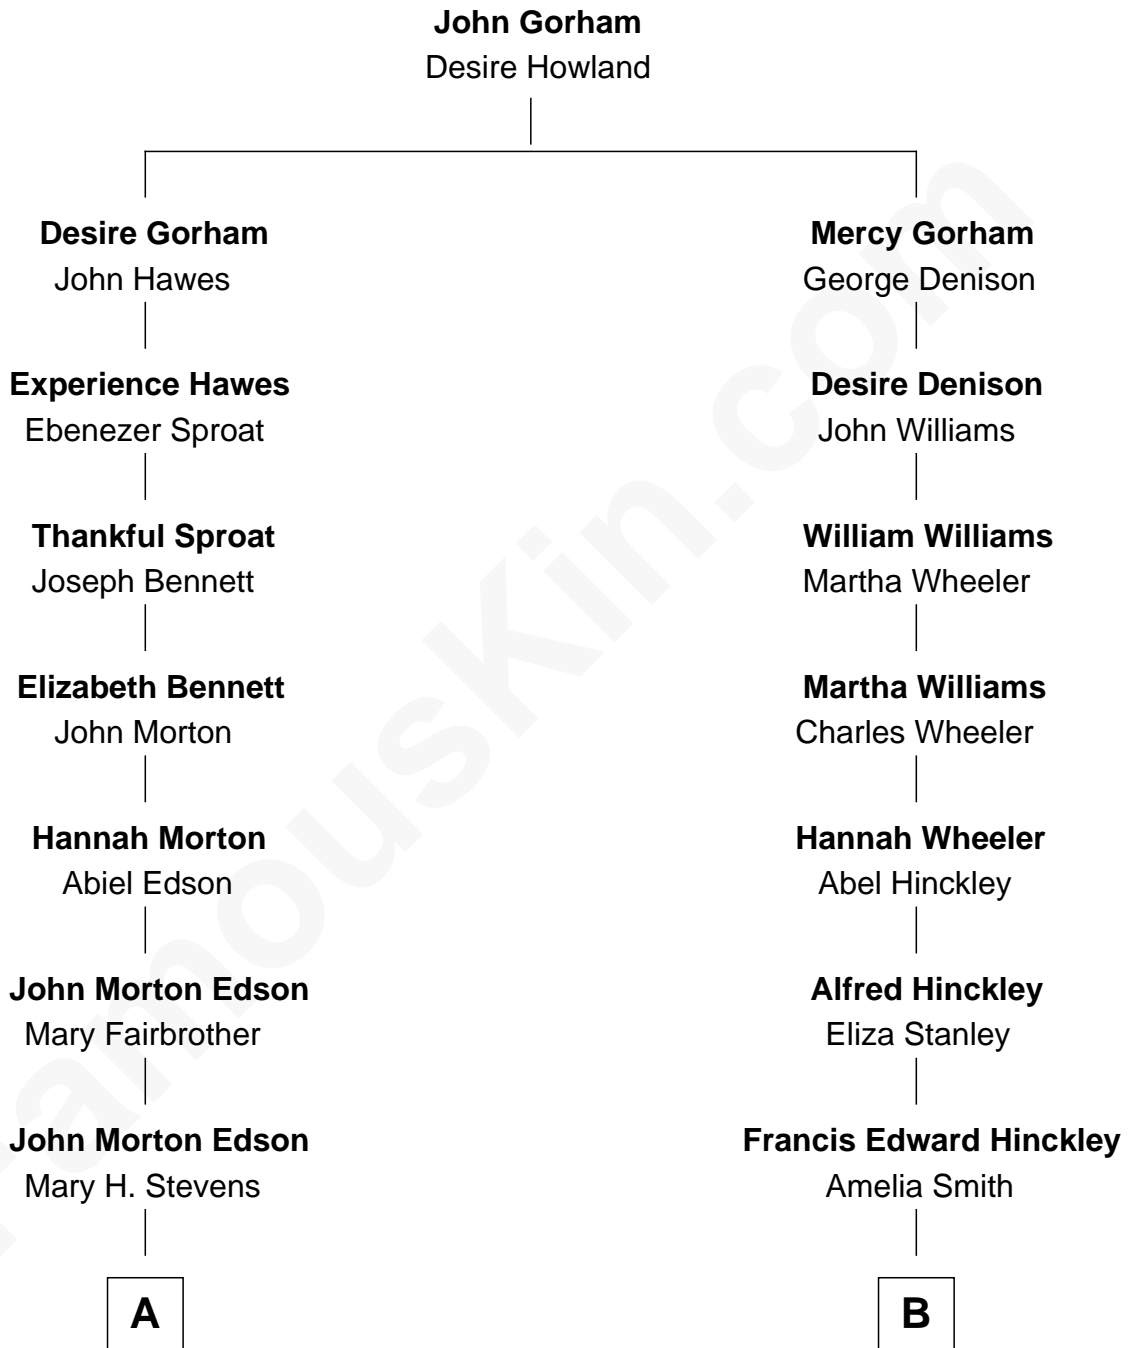

FamousKin.com Relationship Chart of

Marie-Chantal Miller
Crown Princess of Greece

9th cousin 2 times removed of

John Hinckley, Jr.
Shot President Ronald Reagan

A

Mary Helen Edson

George H. Appleton

Blanche Louise Appleton

Percival Porter Hinckley

Katherine Avilla Warnock

John Warnock Hinckley

Jo Ann Moore

John Hinckley, Jr.

Shot President Ronald Reagan