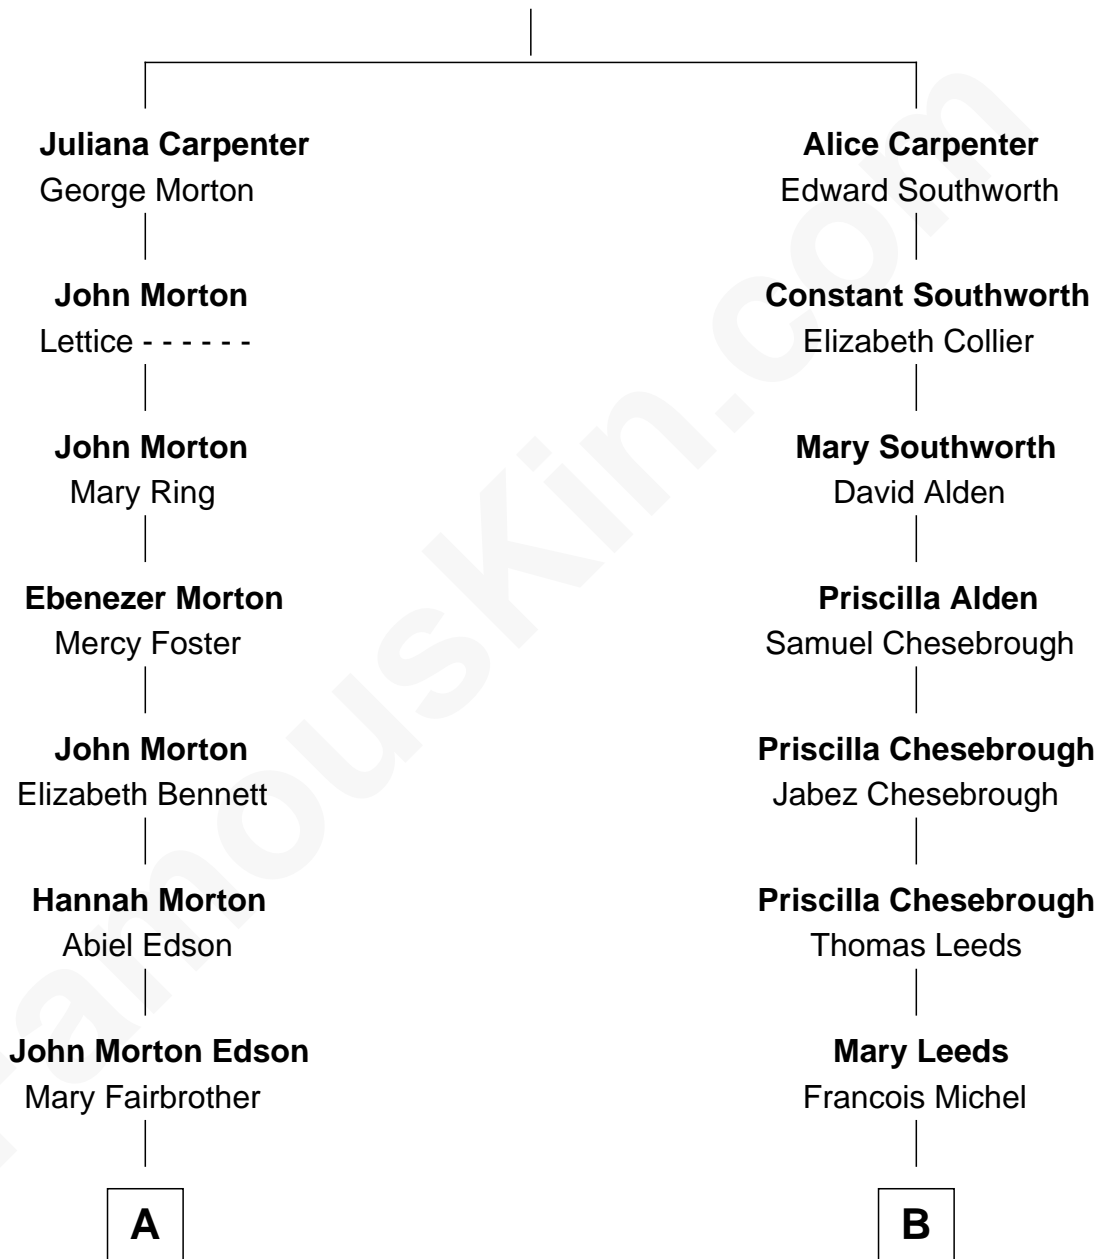

# FamousKin.com Relationship Chart of

**Marie-Chantal Miller**  
*Crown Princess of Greece*

9th cousin 3 times removed of

**William Sprague**  
*27th Governor of Rhode Island*

Alexander Carpenter

**A**

**John Morton Edson**

Mary H. Stevens

**Mary Helen Edson**

George H. Appleton

**Blanche Louise Appleton**

Ellis John Springer Miller

**Ellis Warren Appleton Miller**

Sophia June Squarebriggs

**Robert Warren Miller**

Marie Clara Pesantes

**Marie-Chantal Miller**

*Crown Princess of Greece*

**B**

**Mary Mitchell**

Youngs Morgan

**Fanny Morgan**

Amasa Sprague