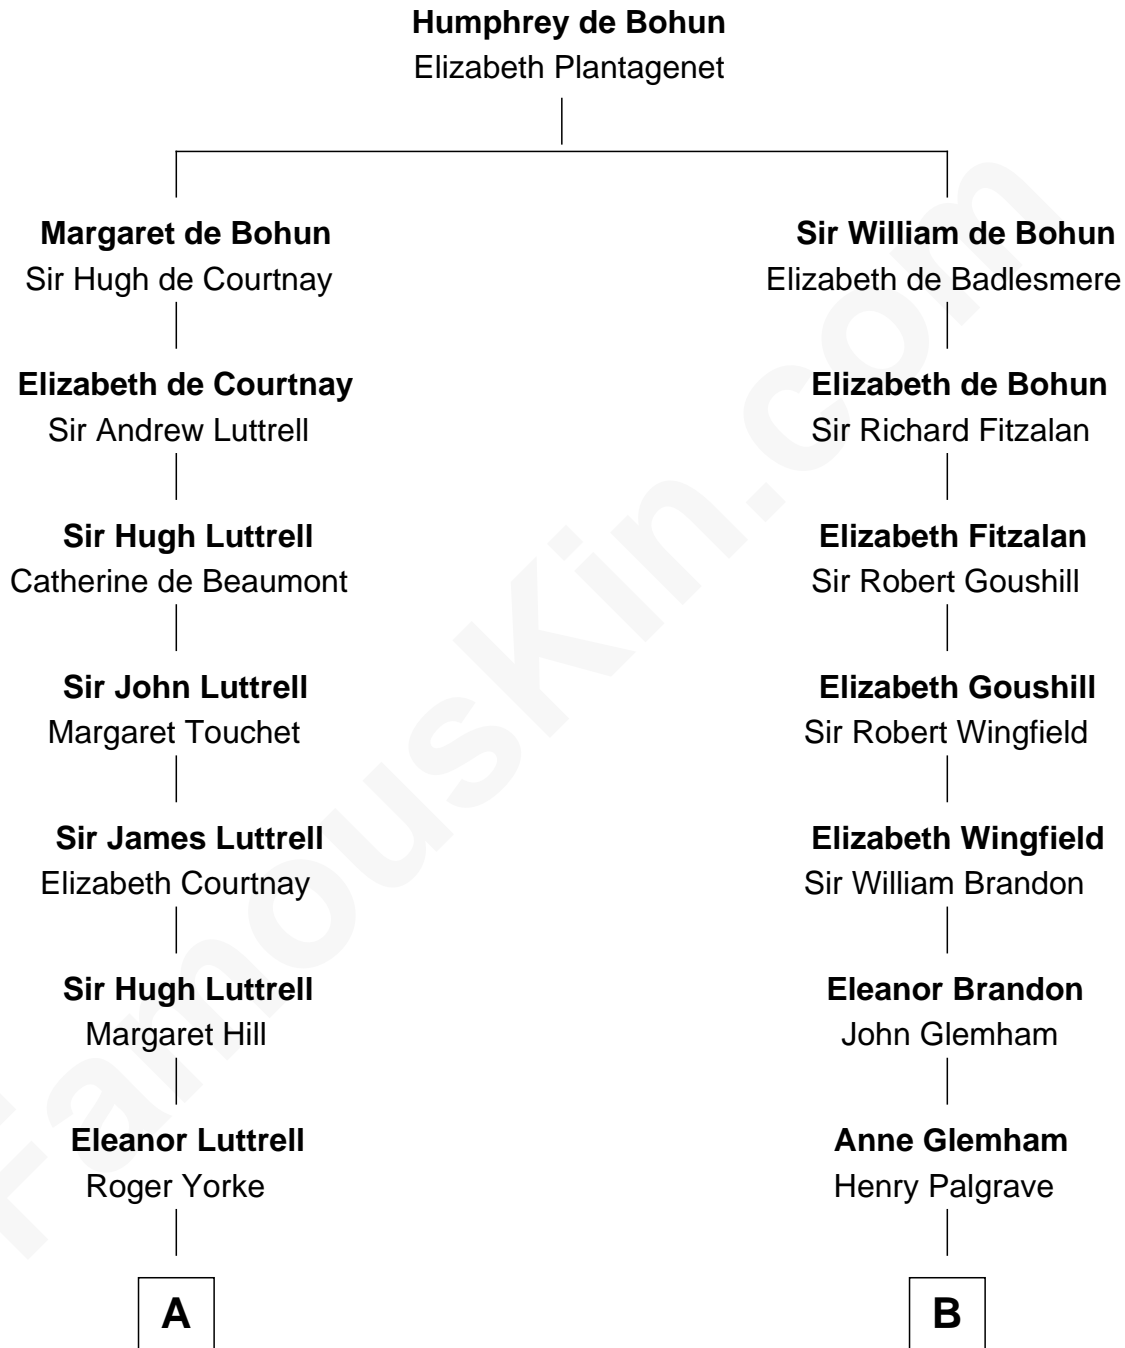

FamousKin.com
Relationship Chart of
Marie-Chantal Miller
Crown Princess of Greece

13th cousin 8 times removed of

Roger Sherman
Signer of the Declaration of Independence

C

George H. Appleton

Mary Helen Edson