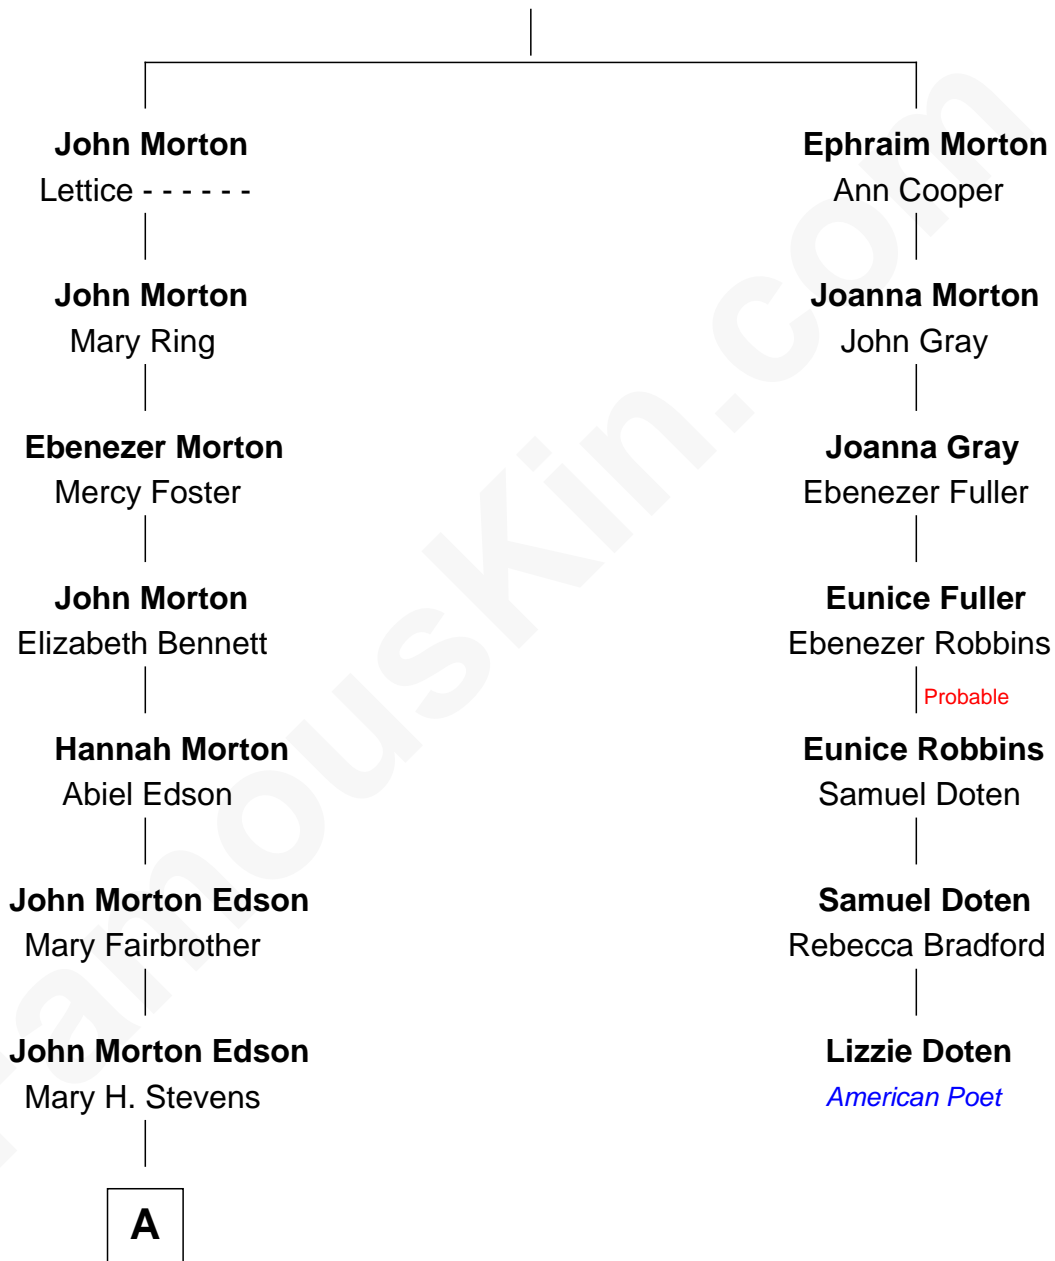

**FamousKin.com**  
**Relationship Chart of**  
**Marie-Chantal Miller**  
*Crown Princess of Greece*

6th cousin 5 times removed of

**Lizzie Doten**  
*American Poet*

**George Morton**  
 Juliana Carpenter

**A**

—  
**Mary Helen Edson**

George H. Appleton

—  
**Blanche Louise Appleton**

Ellis John Springer Miller

—  
**Ellis Warren Appleton Miller**

Sophia June Squarebriggs

—  
**Robert Warren Miller**

Marie Clara Pesantes

—  
**Marie-Chantal Miller**

*Crown Princess of Greece*