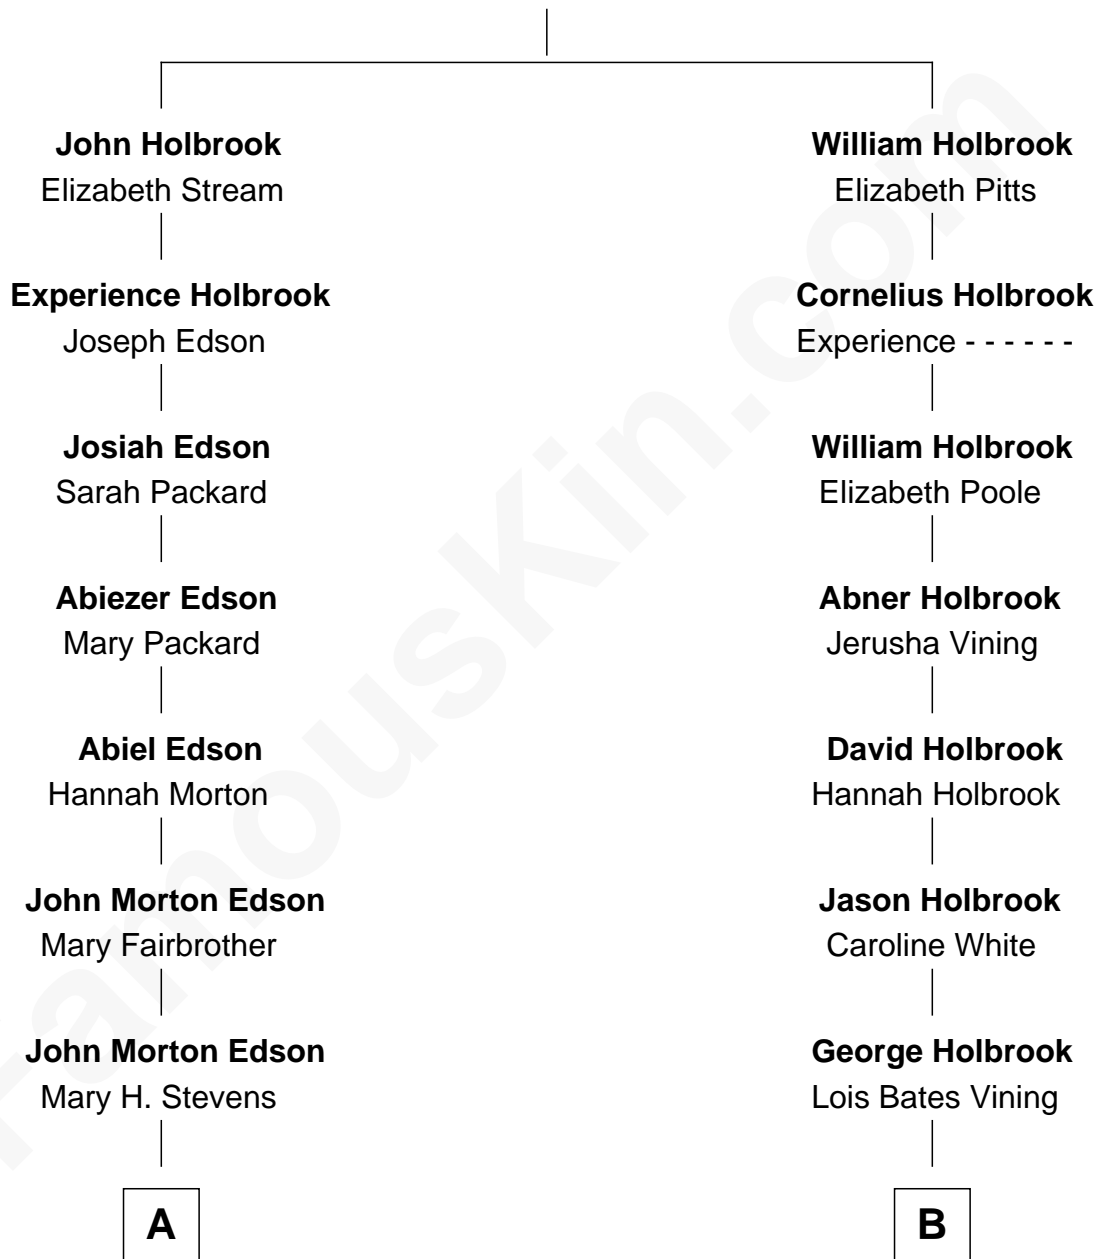

FamousKin.com
Relationship Chart of
Marie-Chantal Miller
Crown Princess of Greece

9th cousin 2 times removed of

Hal Holbrook
TV and Movie Actor

Thomas Holbrook
 Jane Powys

A

Mary Helen Edson

George H. Appleton