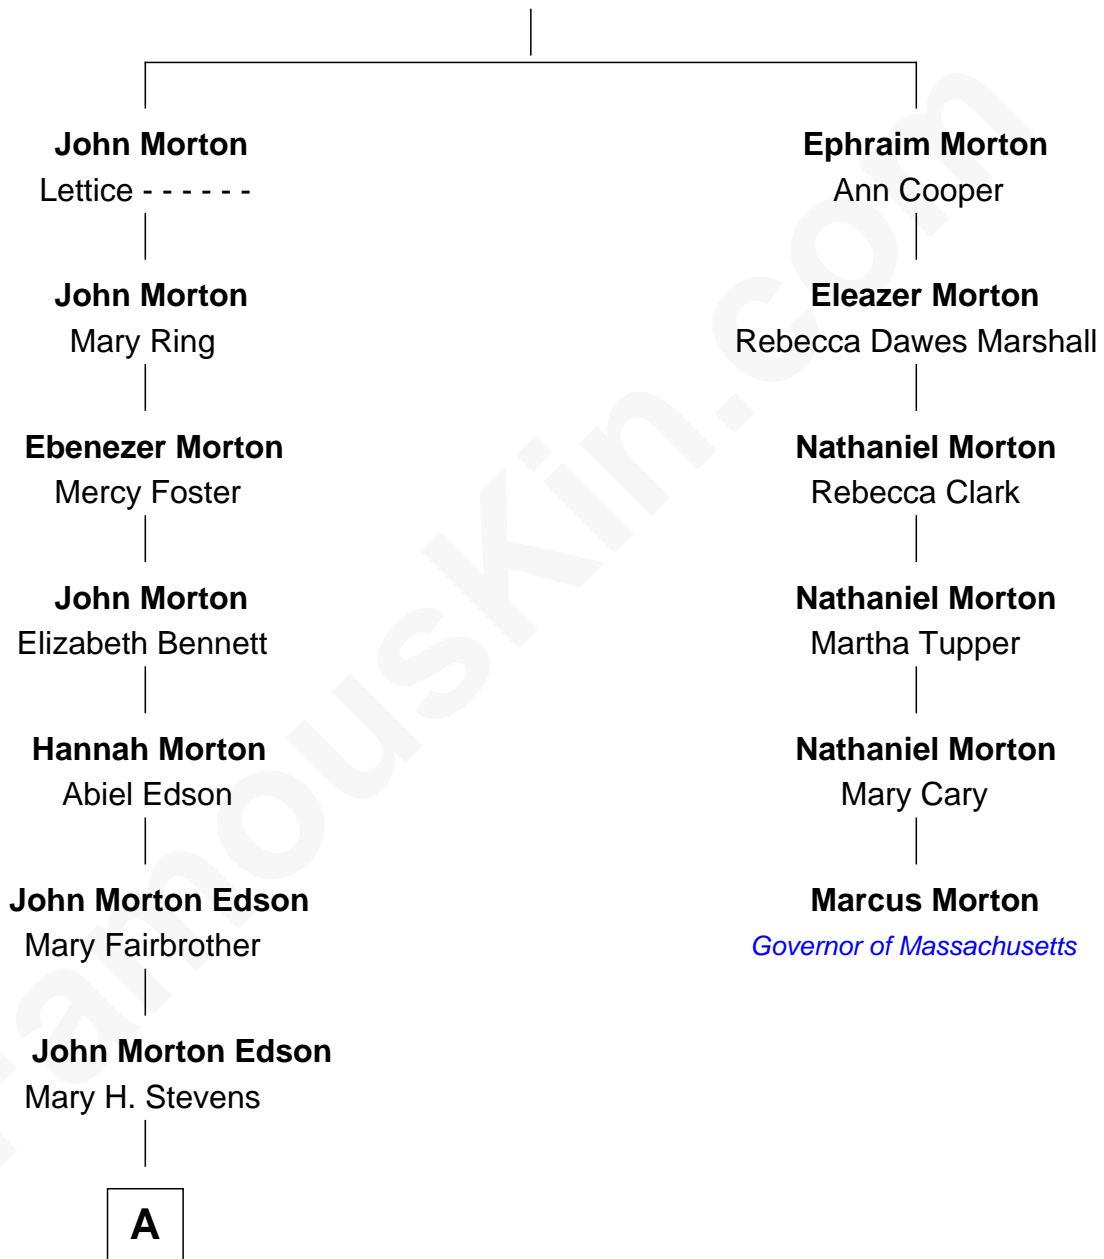

# FamousKin.com Relationship Chart of

**Marie-Chantal Miller**  
*Crown Princess of Greece*

5th cousin 6 times removed of

**Marcus Morton**

*16th and 18th Governor of Massachusetts*

**George Morton**  
Juliana Carpenter

**A**

—  
**Mary Helen Edson**

George H. Appleton

—  
**Blanche Louise Appleton**

Ellis John Springer Miller

—  
**Ellis Warren Appleton Miller**

Sophia June Squarebriggs

—  
**Robert Warren Miller**

Marie Clara Pesantes

—  
**Marie-Chantal Miller**

*Crown Princess of Greece*