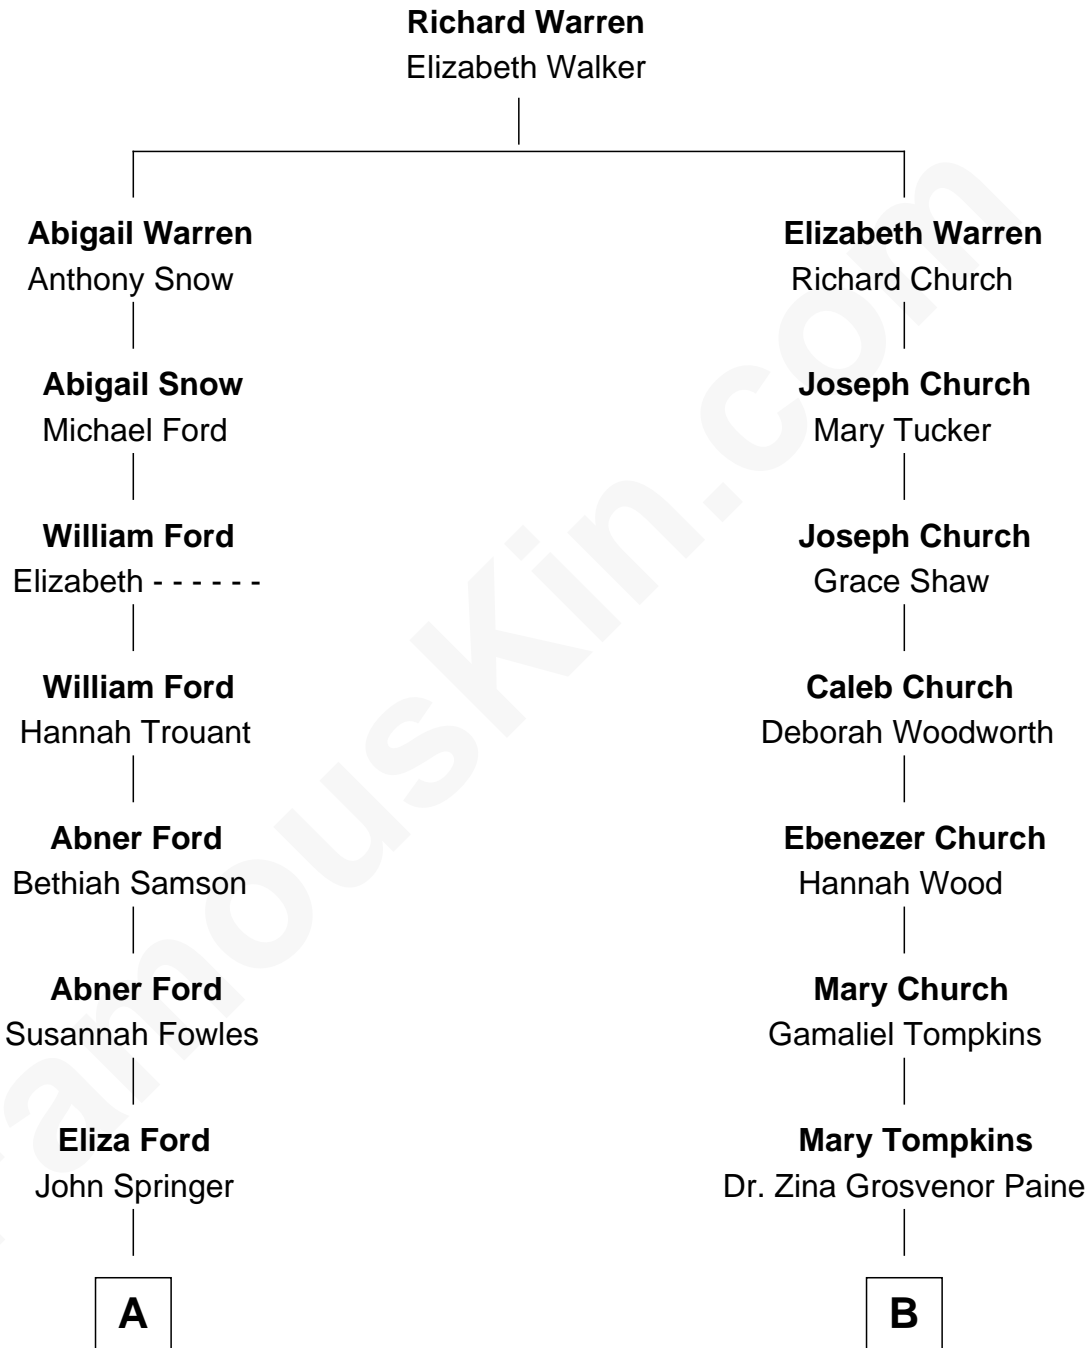

FamousKin.com
Relationship Chart of
Marie-Chantal Miller
Crown Princess of Greece

9th cousin 2 times removed of
Charles M. Dale
66th Governor of New Hampshire

A

Elizabeth Ann Springer
Charles Herman Miller

Ellis John Springer Miller
Blanche Louise Appleton

Ellis Warren Appleton Miller
Sophia June Squarebriggs

Robert Warren Miller
Marie Clara Pesantes

Marie-Chantal Miller
Crown Princess of Greece

B

Nathaniel Tompkins Paine
Martha Mariah Milby

Maud Paine
Fred Vernon Dale

Charles M. Dale
66th Governor of New Hampshire