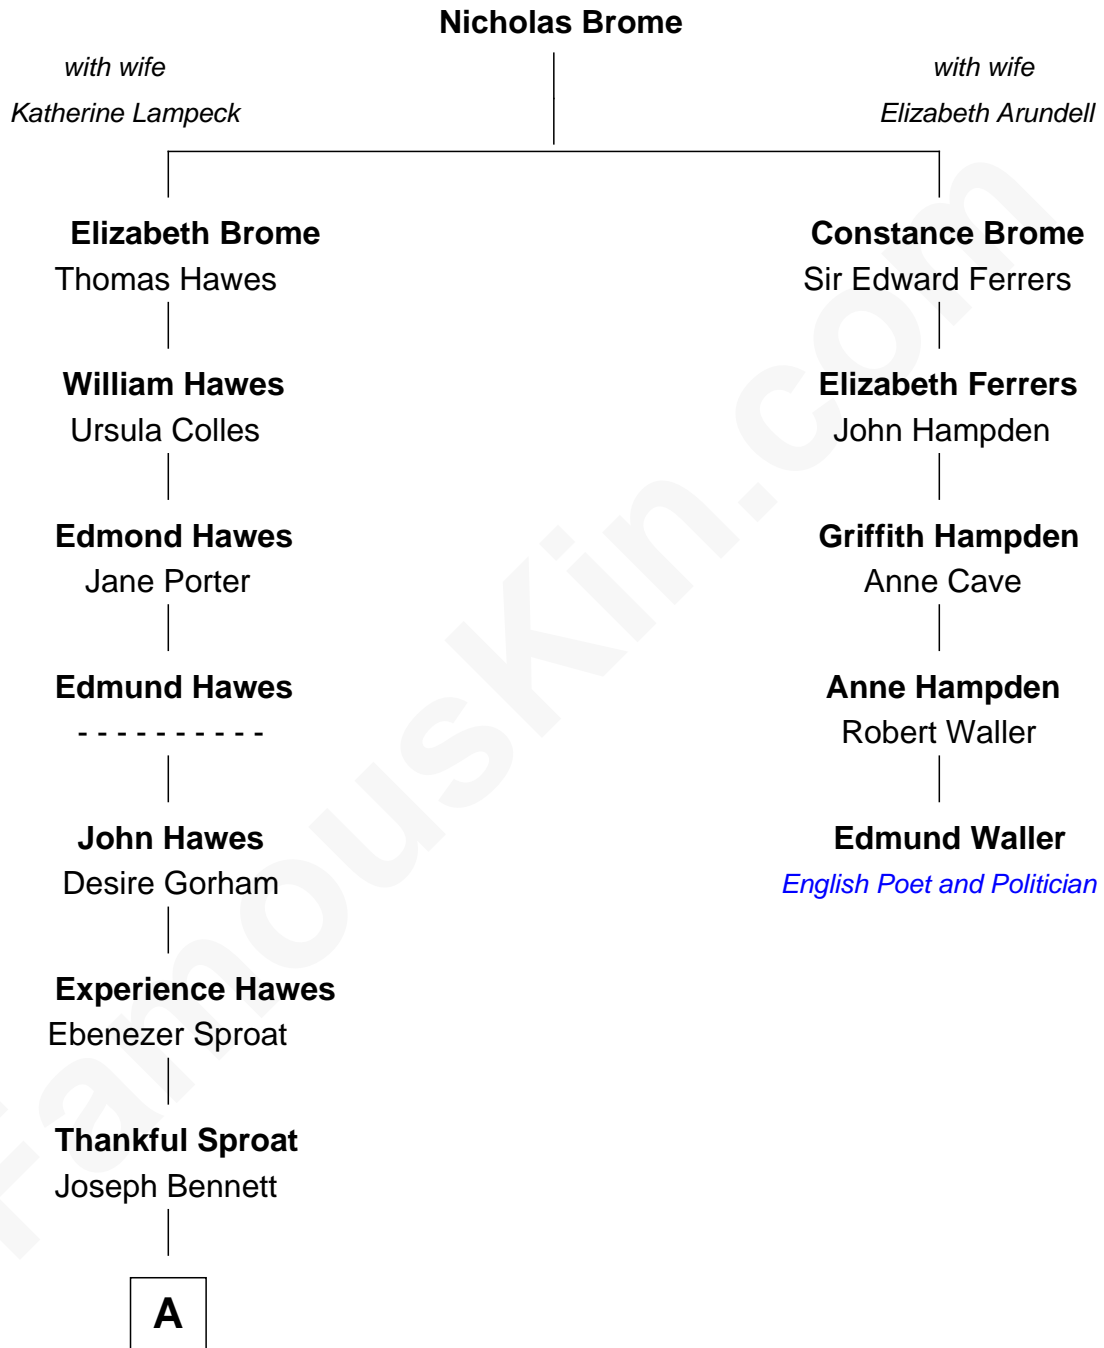

# FamousKin.com Relationship Chart of

**Marie-Chantal Miller**  
*Crown Princess of Greece*

4th cousin 11 times removed of

**Edmund Waller**  
*English Poet and Politician*

**A**

**Elizabeth Bennett**

John Morton

**Hannah Morton**

Abiel Edson

**John Morton Edson**

Mary Fairbrother

**John Morton Edson**

Mary H. Stevens

**Mary Helen Edson**

George H. Appleton