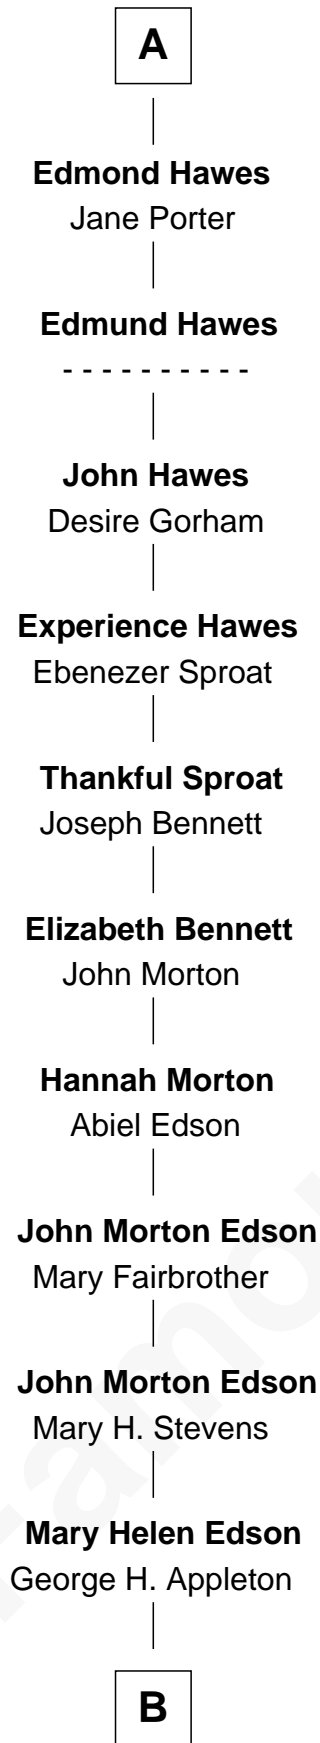

# FamousKin.com Relationship Chart of

**Marie-Chantal Miller**  
*Crown Princess of Greece*

6th cousin 14 times removed of

**Catherine Howard**  
*5th Wife of King Henry VIII*

**Sir John Howard**  
Alice de Bois

**Joan Howard**  
Sir Peter de Brewes

**Beatrice Brewes**  
Sir Hugh Shirley

**Sir Ralph Shirley**  
Joan Basset

**Beatrice Shirley**  
John Brome

**Nicholas Brome**  
Katherine Lampeck

**Elizabeth Brome**  
Thomas Hawes

**William Hawes**  
Ursula Colles

**A**

**Sir Robert Howard**  
Margaret de Scales

**Sir John Howard**  
Alice Tendring

**Sir Robert Howard**  
Margaret Mowbray

**Sir John Howard**  
Katherine Moleyns

**Sir Thomas Howard**  
Elizabeth Tilney

**Sir Edmund Howard**  
Joyce Culpeper

**Catherine Howard**  
*5th Wife of King Henry VIII*

**B**

—  
**Blanche Louise Appleton**

Ellis John Springer Miller

—  
**Ellis Warren Appleton Miller**

Sophia June Squarebriggs