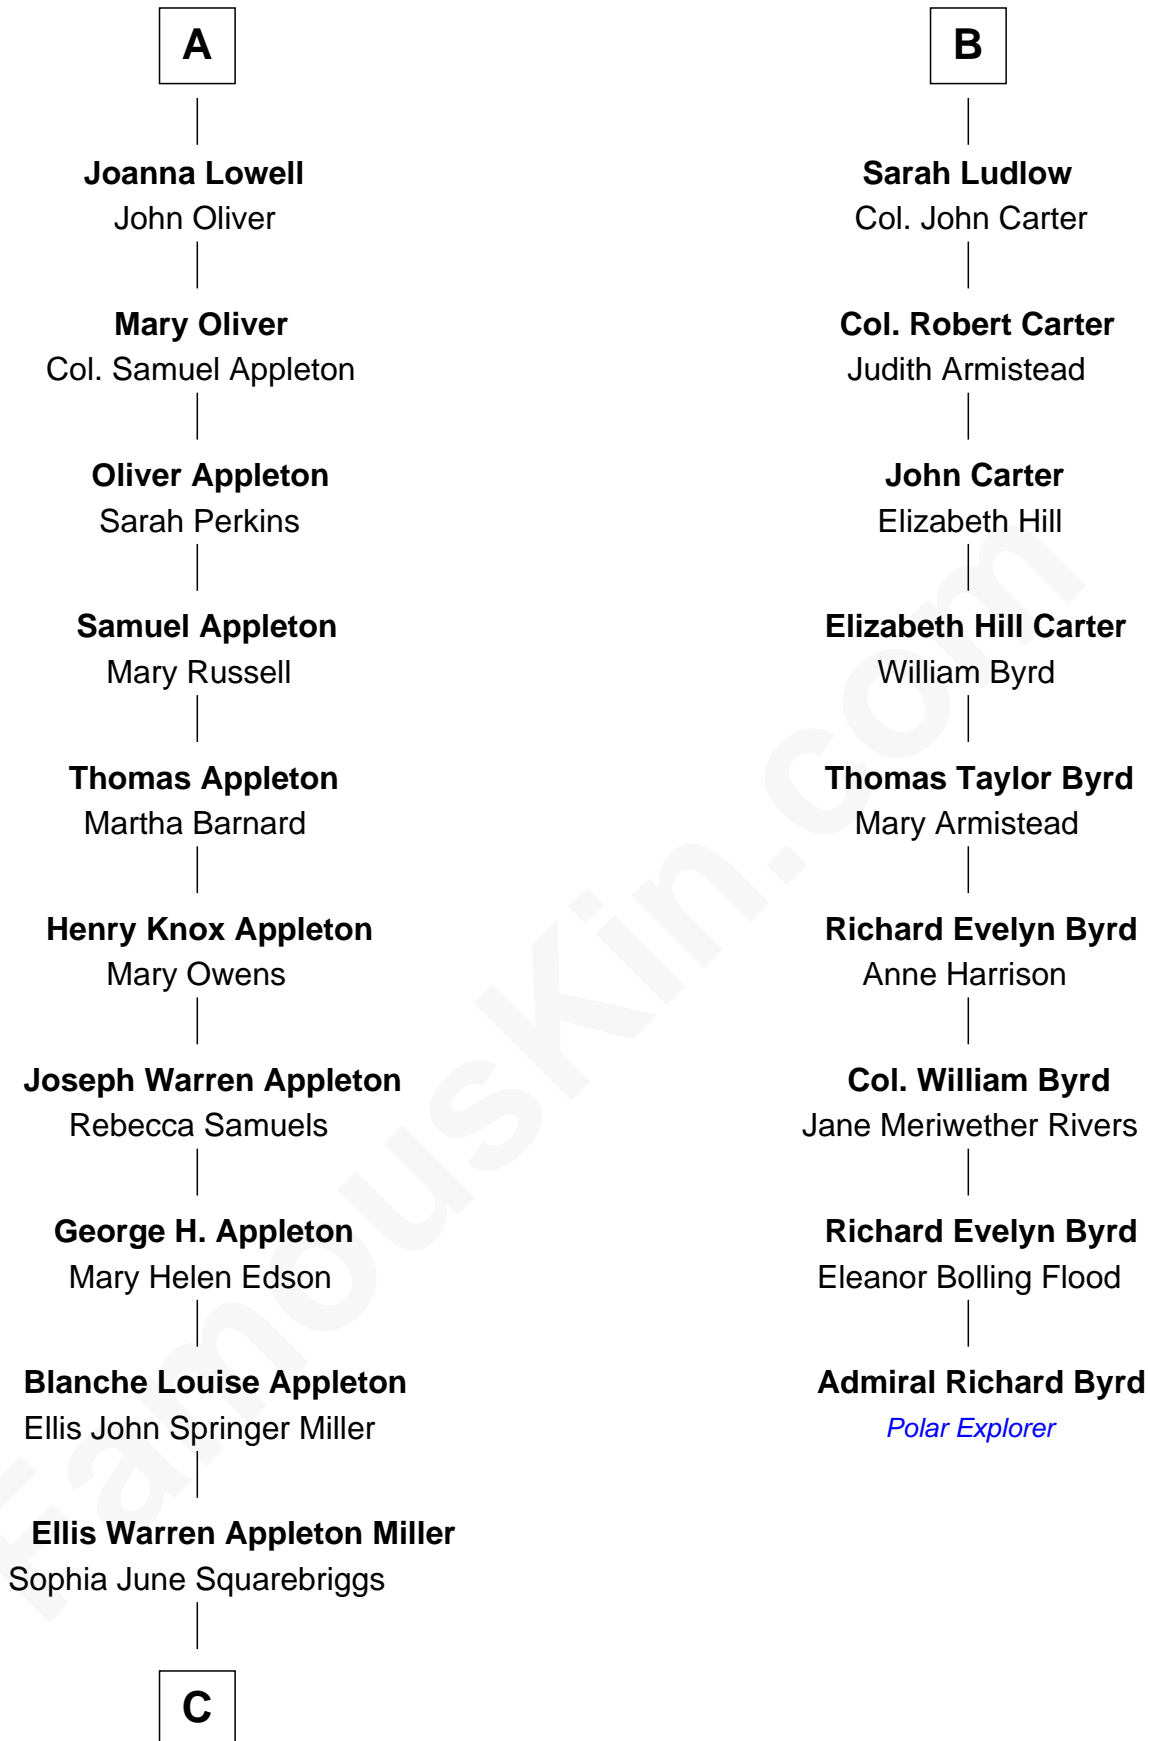

FamousKin.com Relationship Chart of

Marie-Chantal Miller
Crown Princess of Greece

15th cousin 3 times removed of

Admiral Richard Byrd
Polar Explorer

C

Robert Warren Miller
Marie Clara Pesantes

Marie-Chantal Miller
Crown Princess of Greece

FamousKin.com