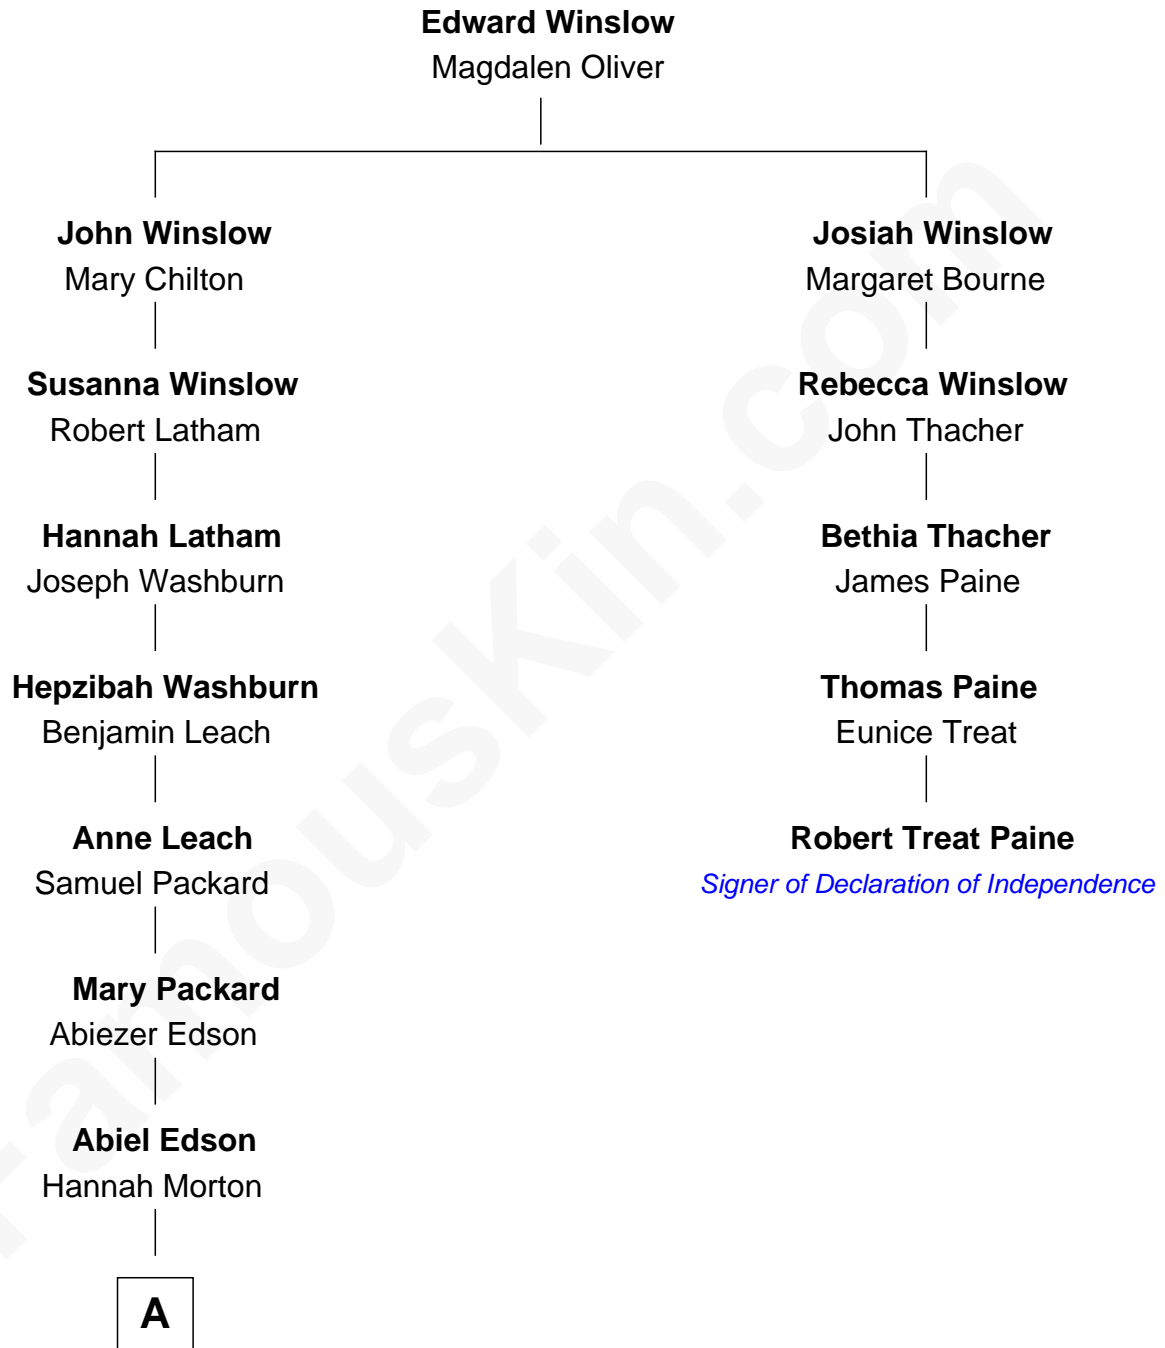

# FamousKin.com Relationship Chart of

**Marie-Chantal Miller**  
*Crown Princess of Greece*

4th cousin 9 times removed of

**Robert Treat Paine**  
*Signer of the Declaration of Independence*

**A**

John Morton Edson

Mary Fairbrother

John Morton Edson

Mary H. Stevens

Mary Helen Edson

George H. Appleton

Blanche Louise Appleton

Ellis John Springer Miller

Ellis Warren Appleton Miller