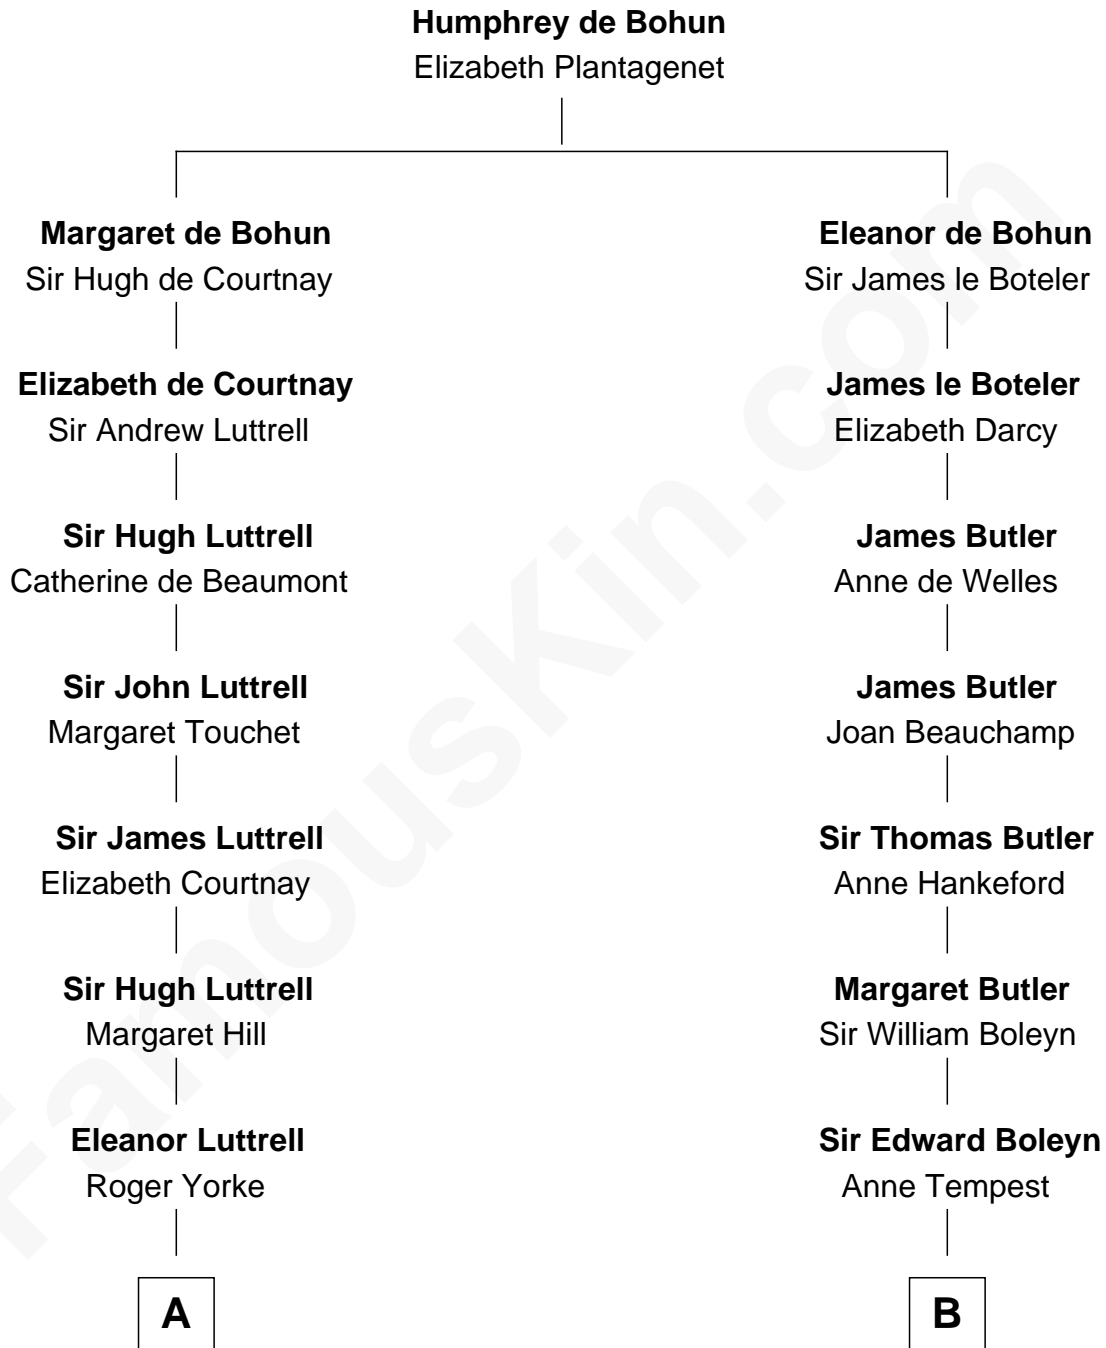

FamousKin.com
Relationship Chart of
Marie-Chantal Miller
Crown Princess of Greece

15th cousin 6 times removed of

William Floyd
Signer of the Declaration of Independence

C

George H. Appleton

Mary Helen Edson