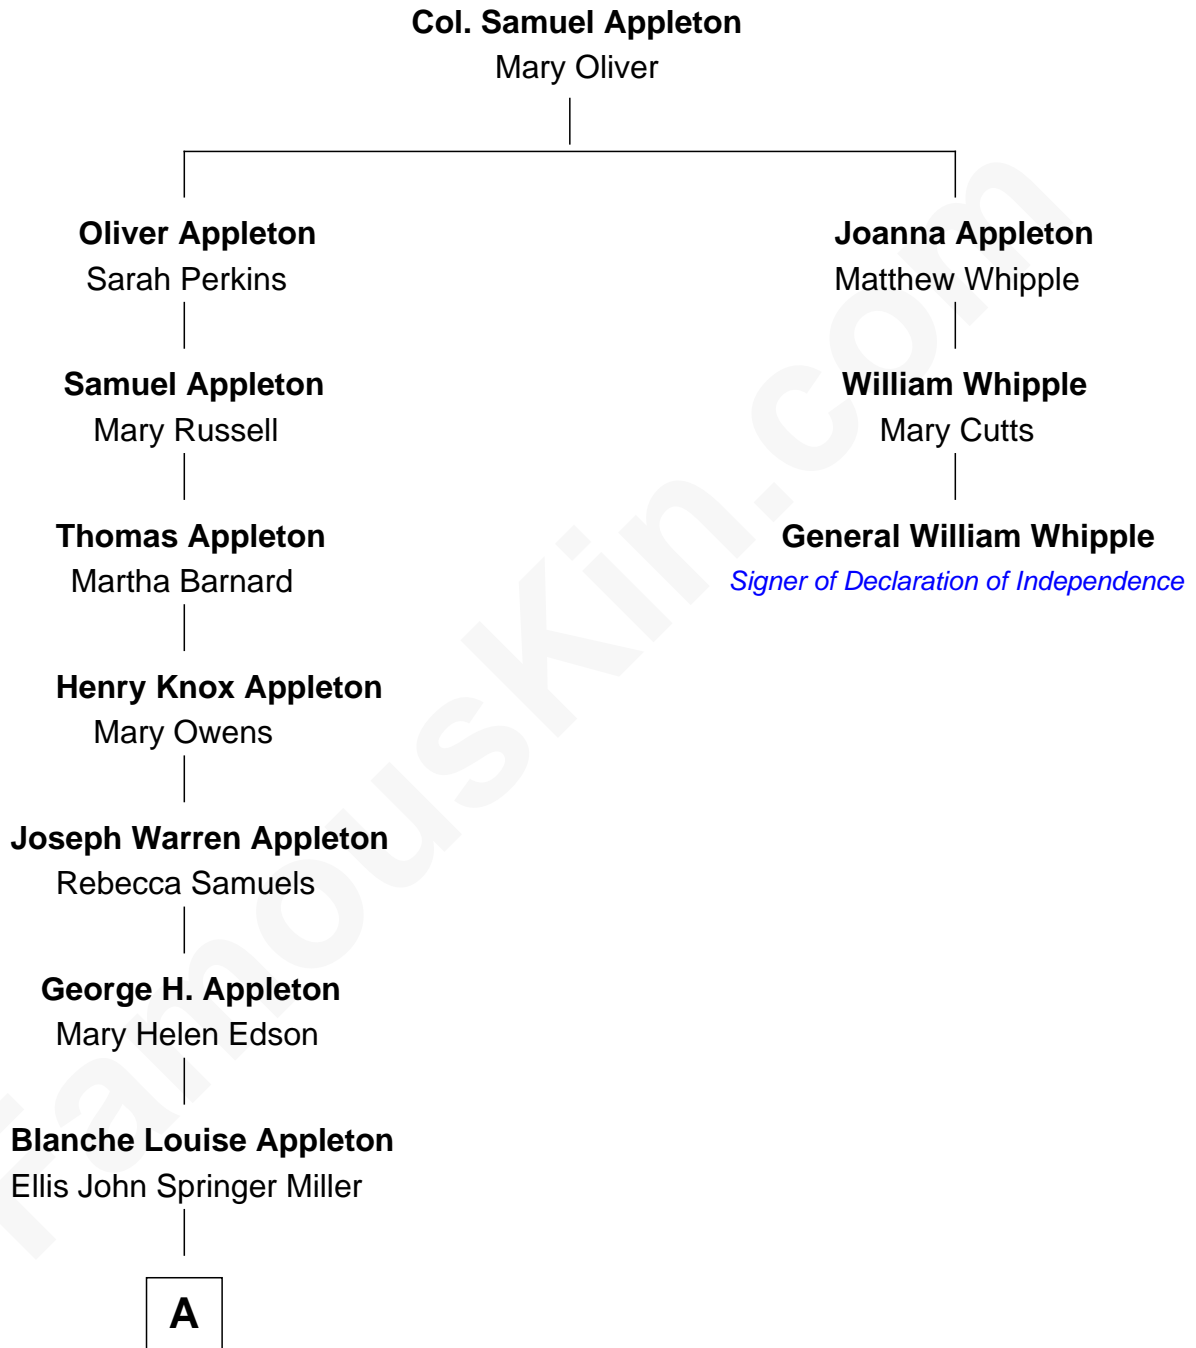

FamousKin.com Relationship Chart of

Marie-Chantal Miller
Crown Princess of Greece

2nd cousin 7 times removed of

General William Whipple
Signer of the Declaration of Independence

A

Ellis Warren Appleton Miller