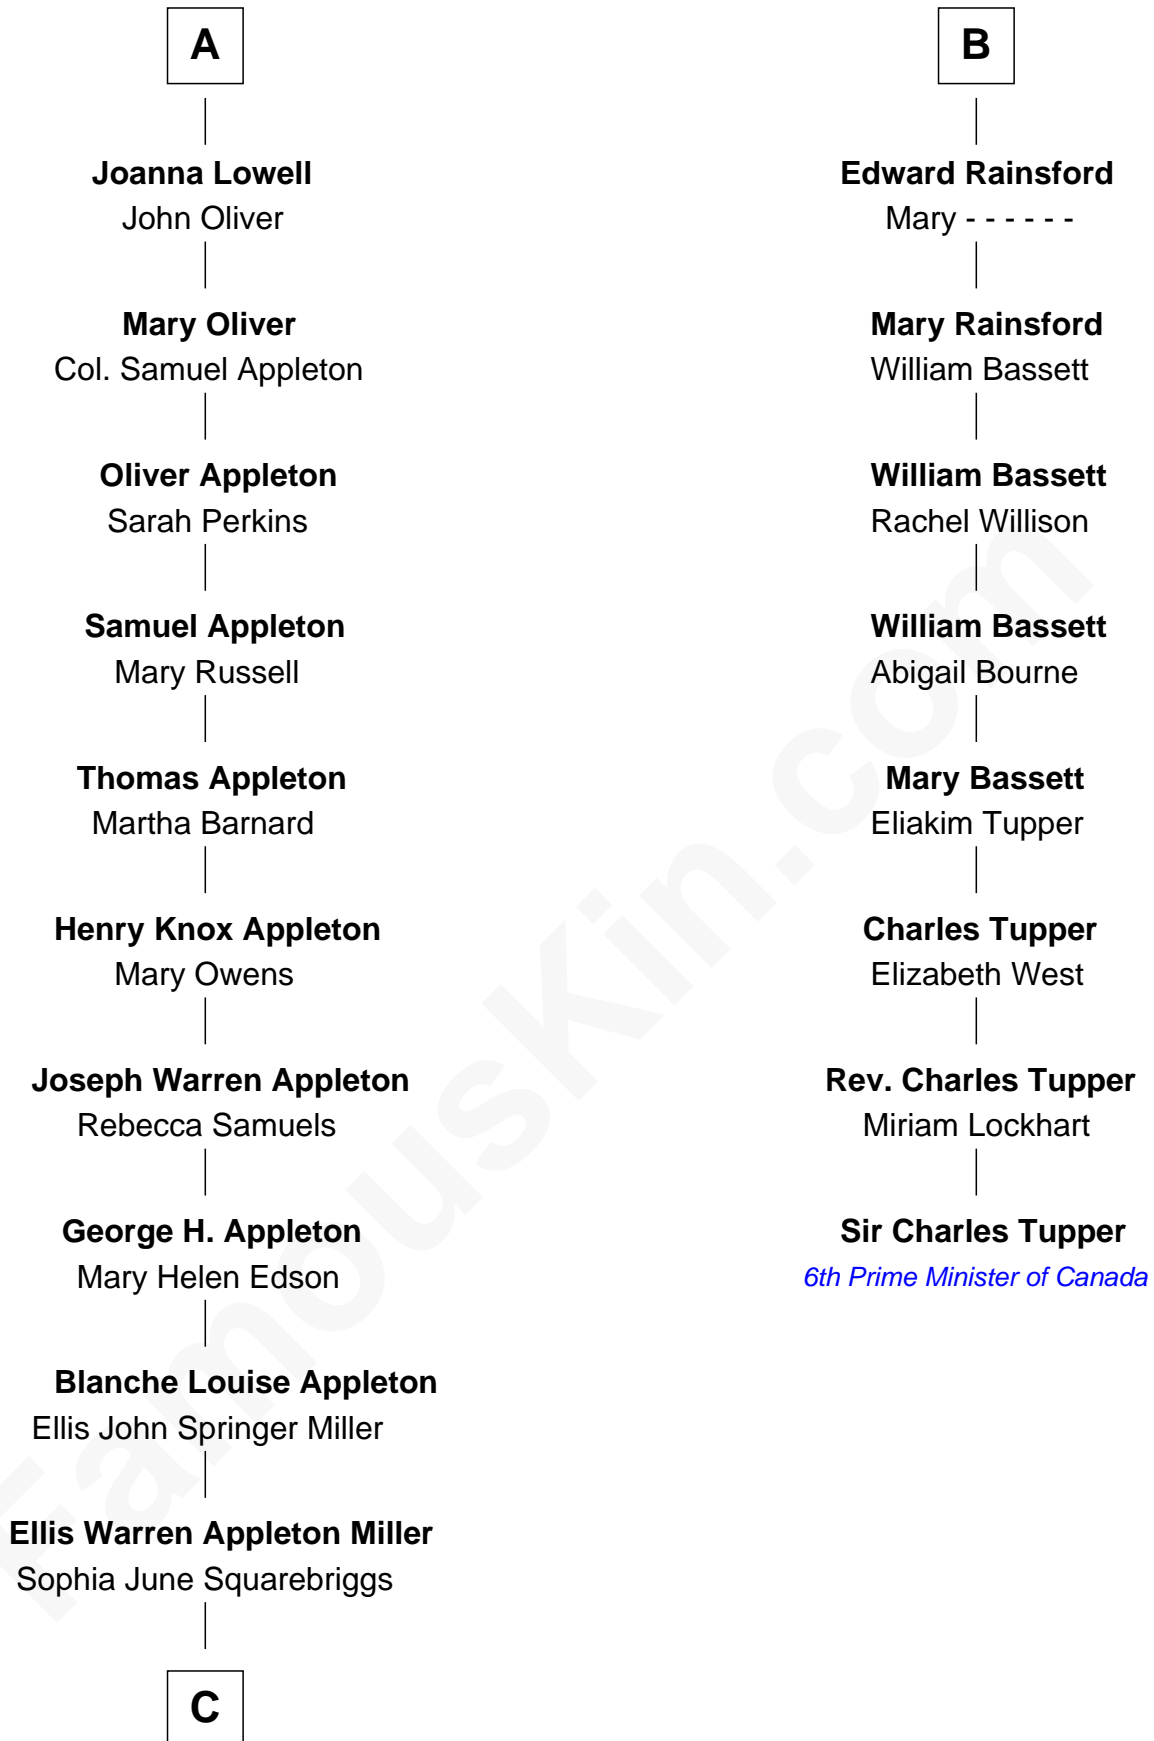

FamousKin.com Relationship Chart of

Marie-Chantal Miller
Crown Princess of Greece

14th cousin 4 times removed of

Sir Charles Tupper
6th Prime Minister of Canada

Sir Walter Hungerford
Katherine Peverell

Elizabeth Hungerford
Sir Philip Courtenay

Sir Robert Hungerford
Margaret Botreaux

Elizabeth Courtnay
Sir James Luttrell

Eleanor Hungerford
Sir John White

Sir Hugh Luttrell
Margaret Hill

Robert White
Margaret Gainsford

Eleanor Luttrell
Roger Yorke

Margaret White
John Kirton

Elizabeth Yorke
Edmund Percival

Stephen Kirton
Margaret Offley

Christian Percival
Richard Lowle

Thomas Kirton
Mary Sadler

Percival Lowell
Rebecca - - - - -

Mary Kirton
Robert Rainsford

A

B