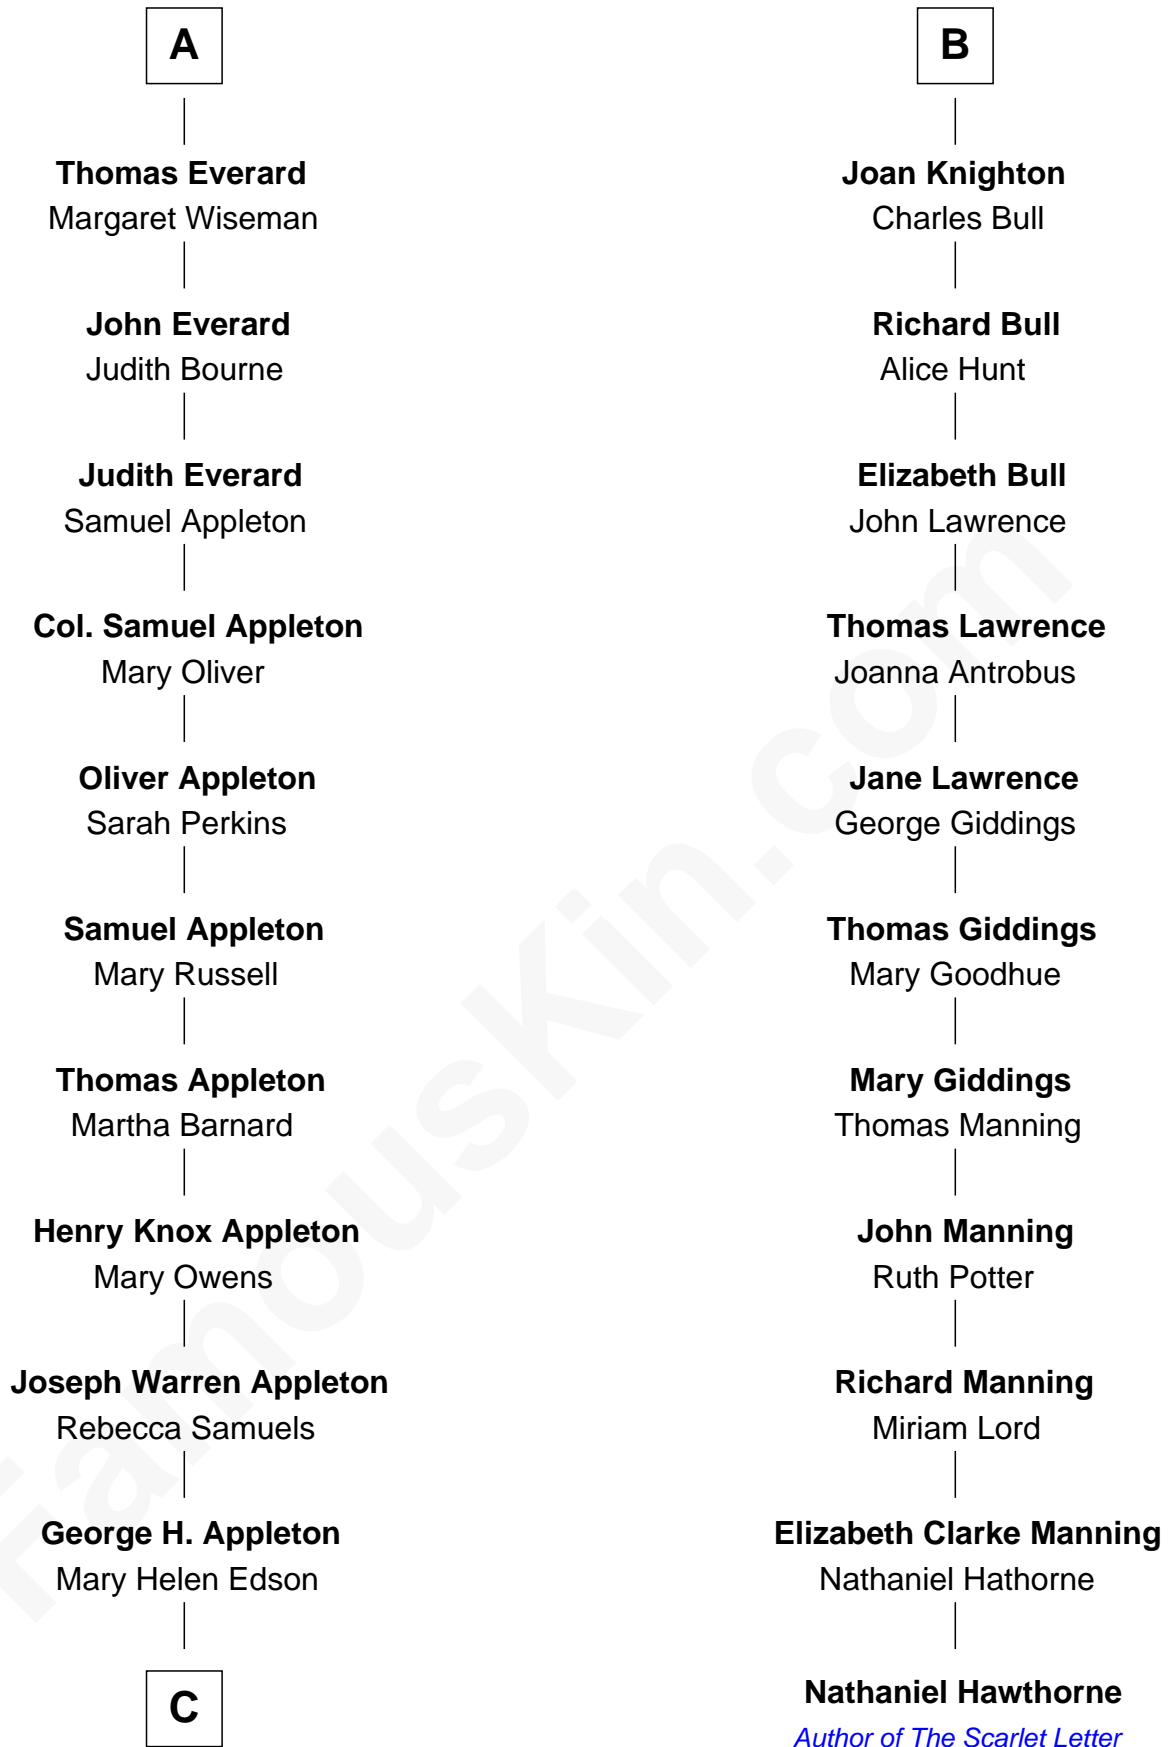

FamousKin.com Relationship Chart of

Marie-Chantal Miller
Crown Princess of Greece

17th cousin 3 times removed of

Nathaniel Hawthorne
Author of The Scarlet Letter

Sir Gilbert Pecche
Joan de Creye

Sir Simon Pecche
Agnes Holme

Margaret Pecche
John Hunt

Iodena Hunt
Thomas Cornish

John Cornish

John Cornish
Agnes Walden

Mary Cornish
Thomas Everard

Henry Everard

A

Sir Gilbert Pecche
Iseult -----

Sir Gilbert Pecche
Joan -----

Katherine Pecche
Sir Thomas Notbeme

Margaret Notbeme
John Hinckley

Cecily Hinckley
Henry Caldebeck

Thomasine Caldebeck
Thomas Underhill

Anne Underhill
Thomas Knighton

B

C