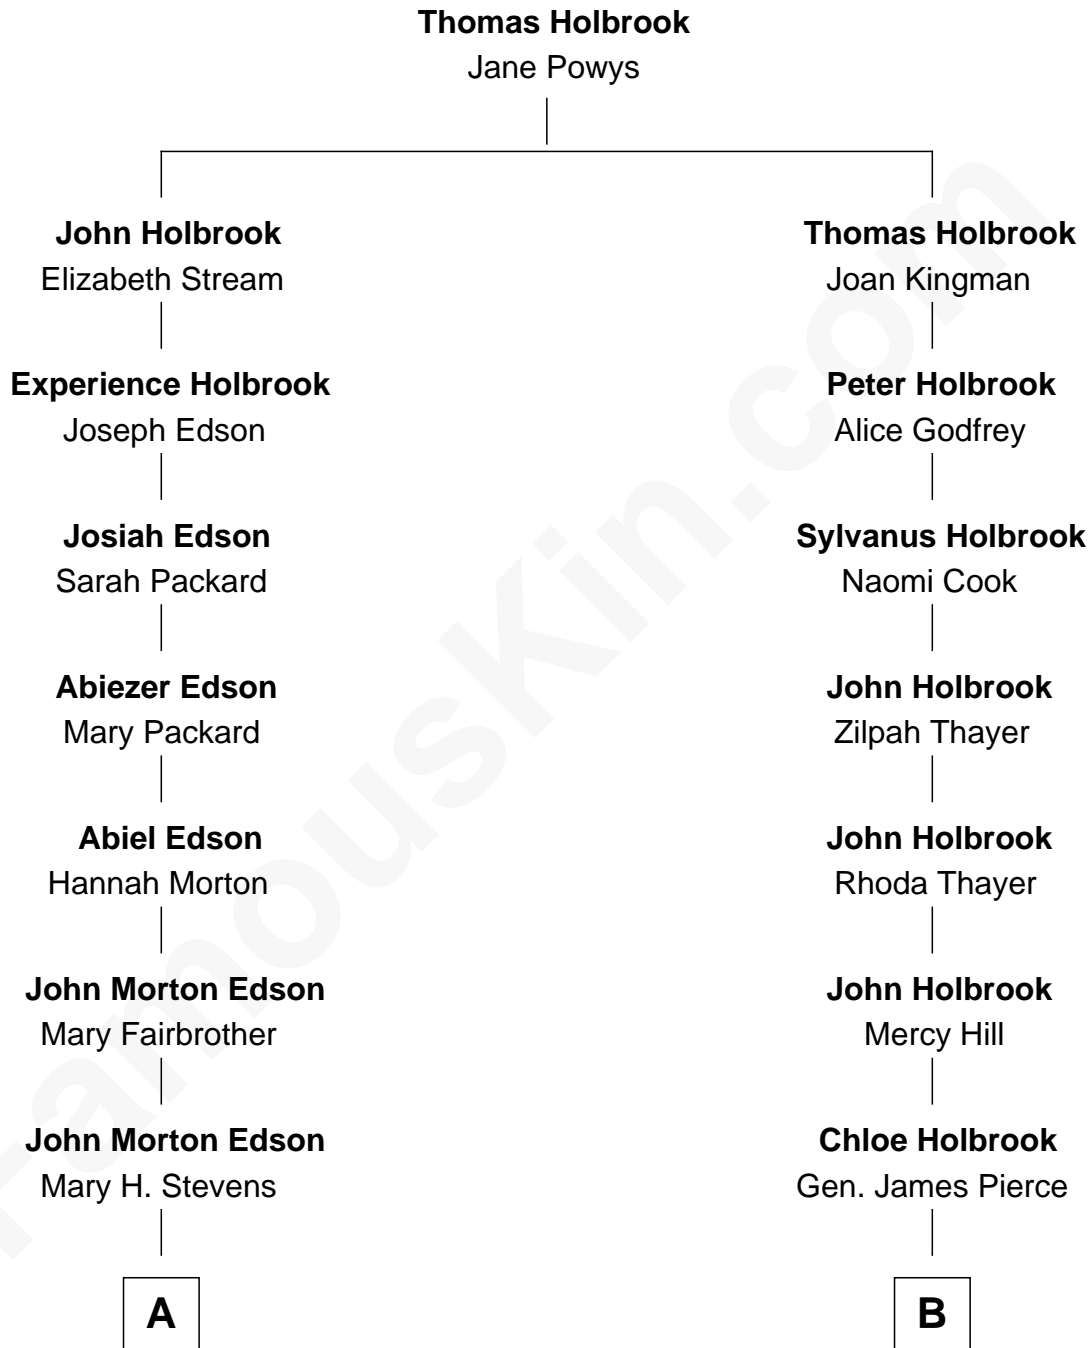

**FamousKin.com**  
**Relationship Chart of**  
**Marie-Chantal Miller**  
*Crown Princess of Greece*

**10th cousin 1 time removed of**  
**Barbara (Pierce) Bush**  
*First Lady of President George H.W. Bush*

**A**

**Mary Helen Edson**

George H. Appleton

**Blanche Louise Appleton**

Ellis John Springer Miller

**Ellis Warren Appleton Miller**

Sophia June Squarebriggs

**Robert Warren Miller**