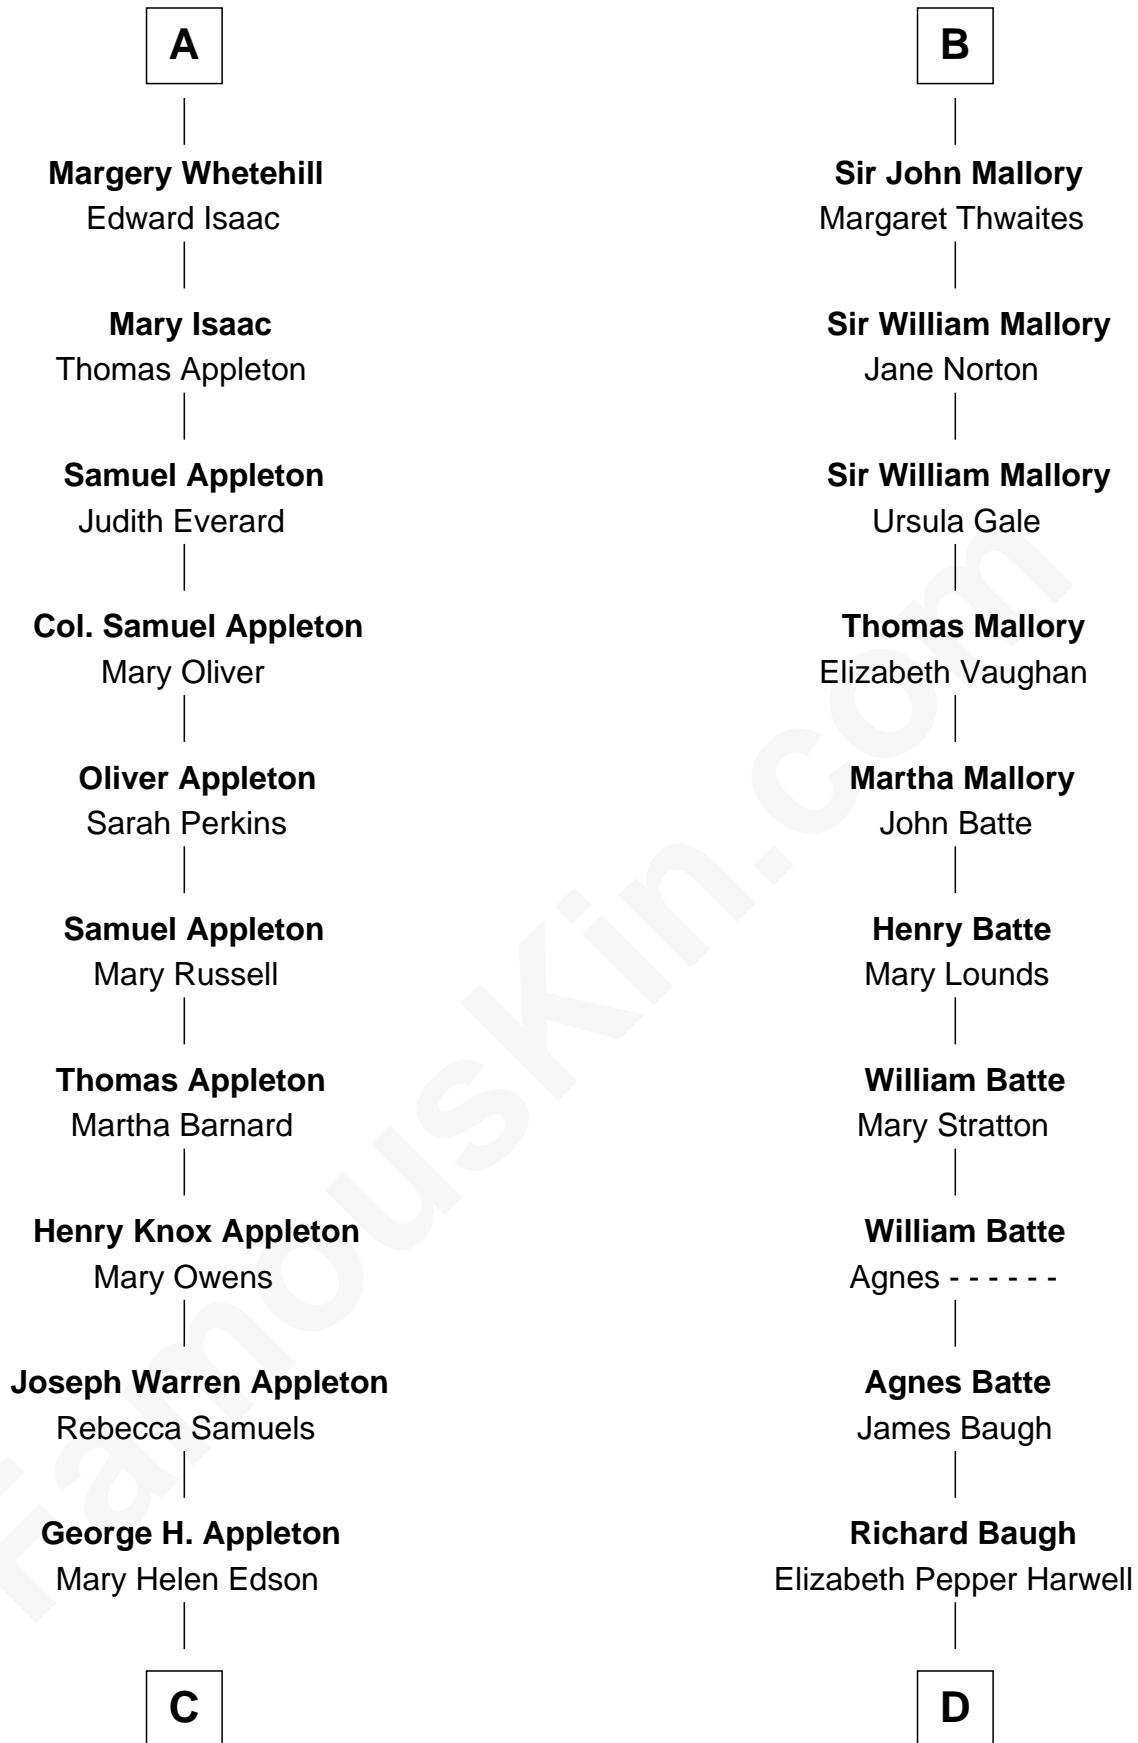

FamousKin.com Relationship Chart of

Marie-Chantal Miller
Crown Princess of Greece

20th cousin of

Judy Garland
Singer and Movie Actress

C

Blanche Louise Appleton

Ellis John Springer Miller

Ellis Warren Appleton Miller

Sophia June Squarebriggs

Robert Warren Miller

Marie Clara Pesantes

Marie-Chantal Miller

Crown Princess of Greece

D

John Aldridge Baugh

Mary Ann Marable