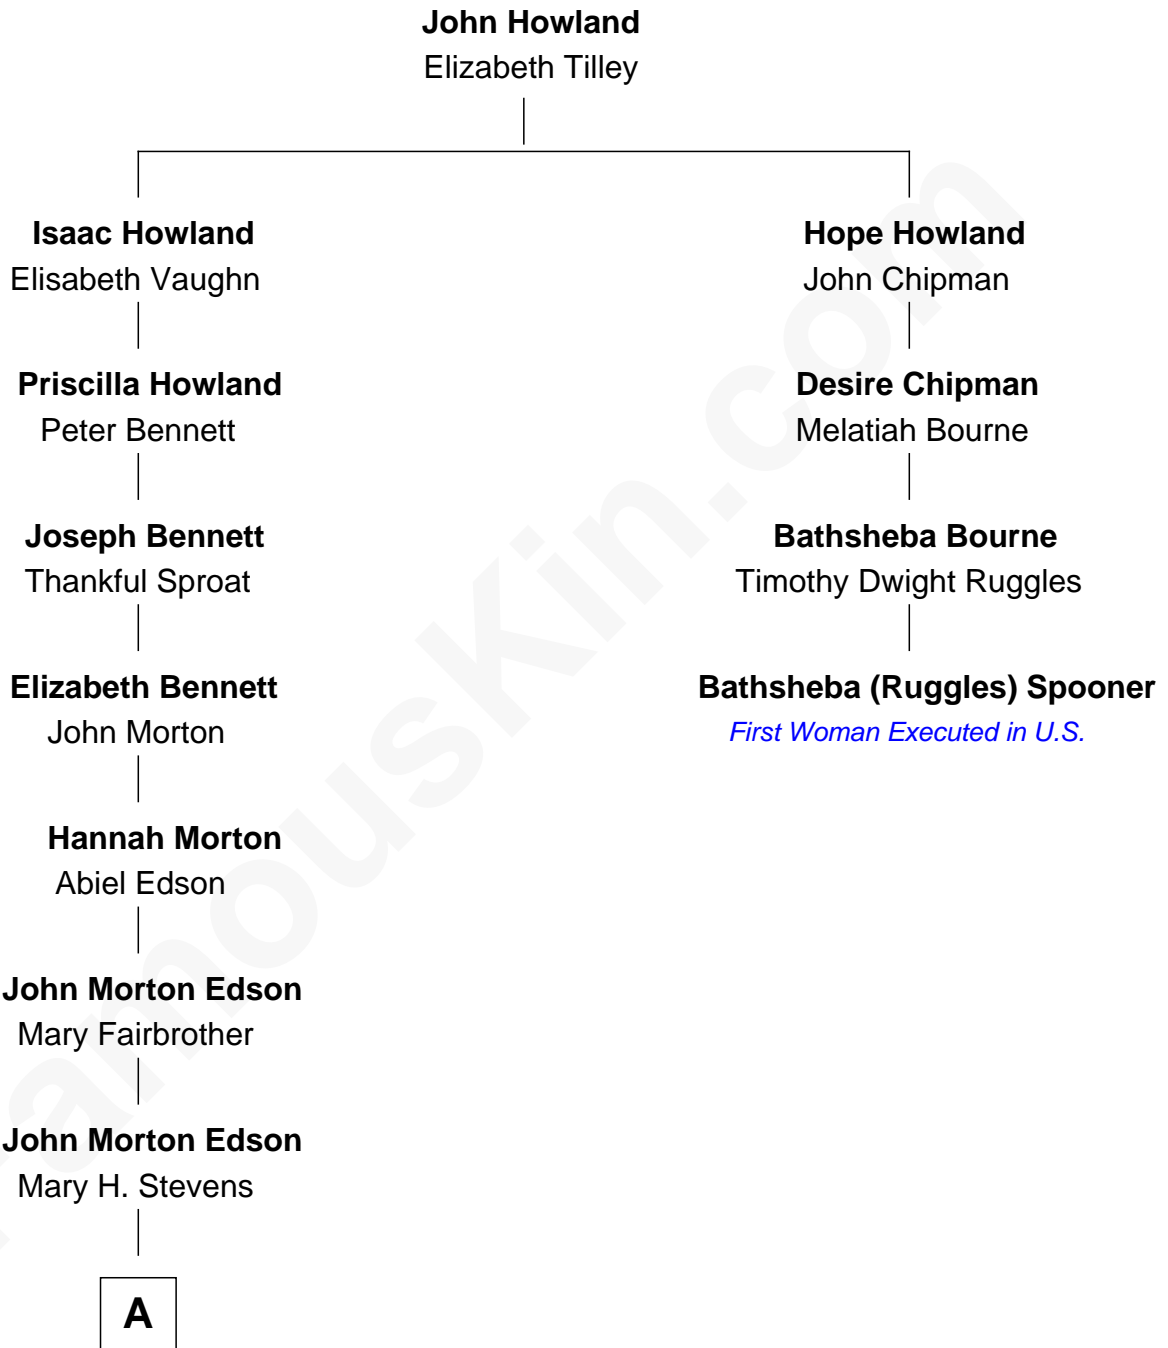

FamousKin.com Relationship Chart of

Marie-Chantal Miller
Crown Princess of Greece

3rd cousin 8 times removed of

Bathsheba (Ruggles) Spooner

First woman executed for murder in U.S. by non-British government

A

—
Mary Helen Edson

George H. Appleton

—
Blanche Louise Appleton

Ellis John Springer Miller

—
Ellis Warren Appleton Miller

Sophia June Squarebriggs

—
Robert Warren Miller