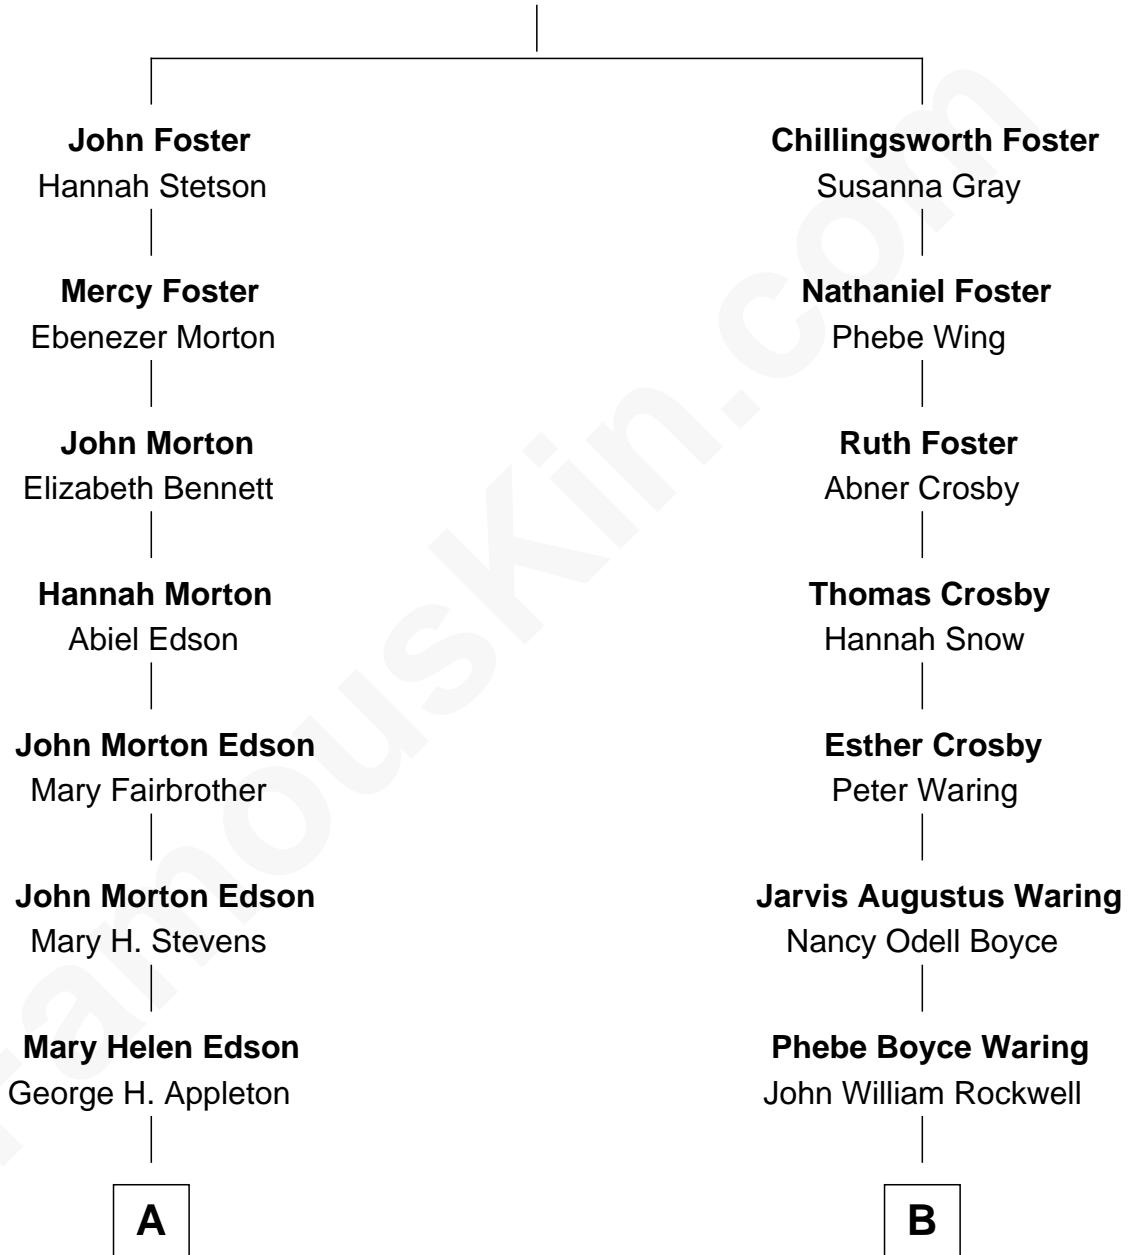

FamousKin.com Relationship Chart of

Marie-Chantal Miller
Crown Princess of Greece

8th cousin 2 times removed of

Norman Rockwell
American Artist

John Foster
Mary Chillingsworth

FamousKin.com