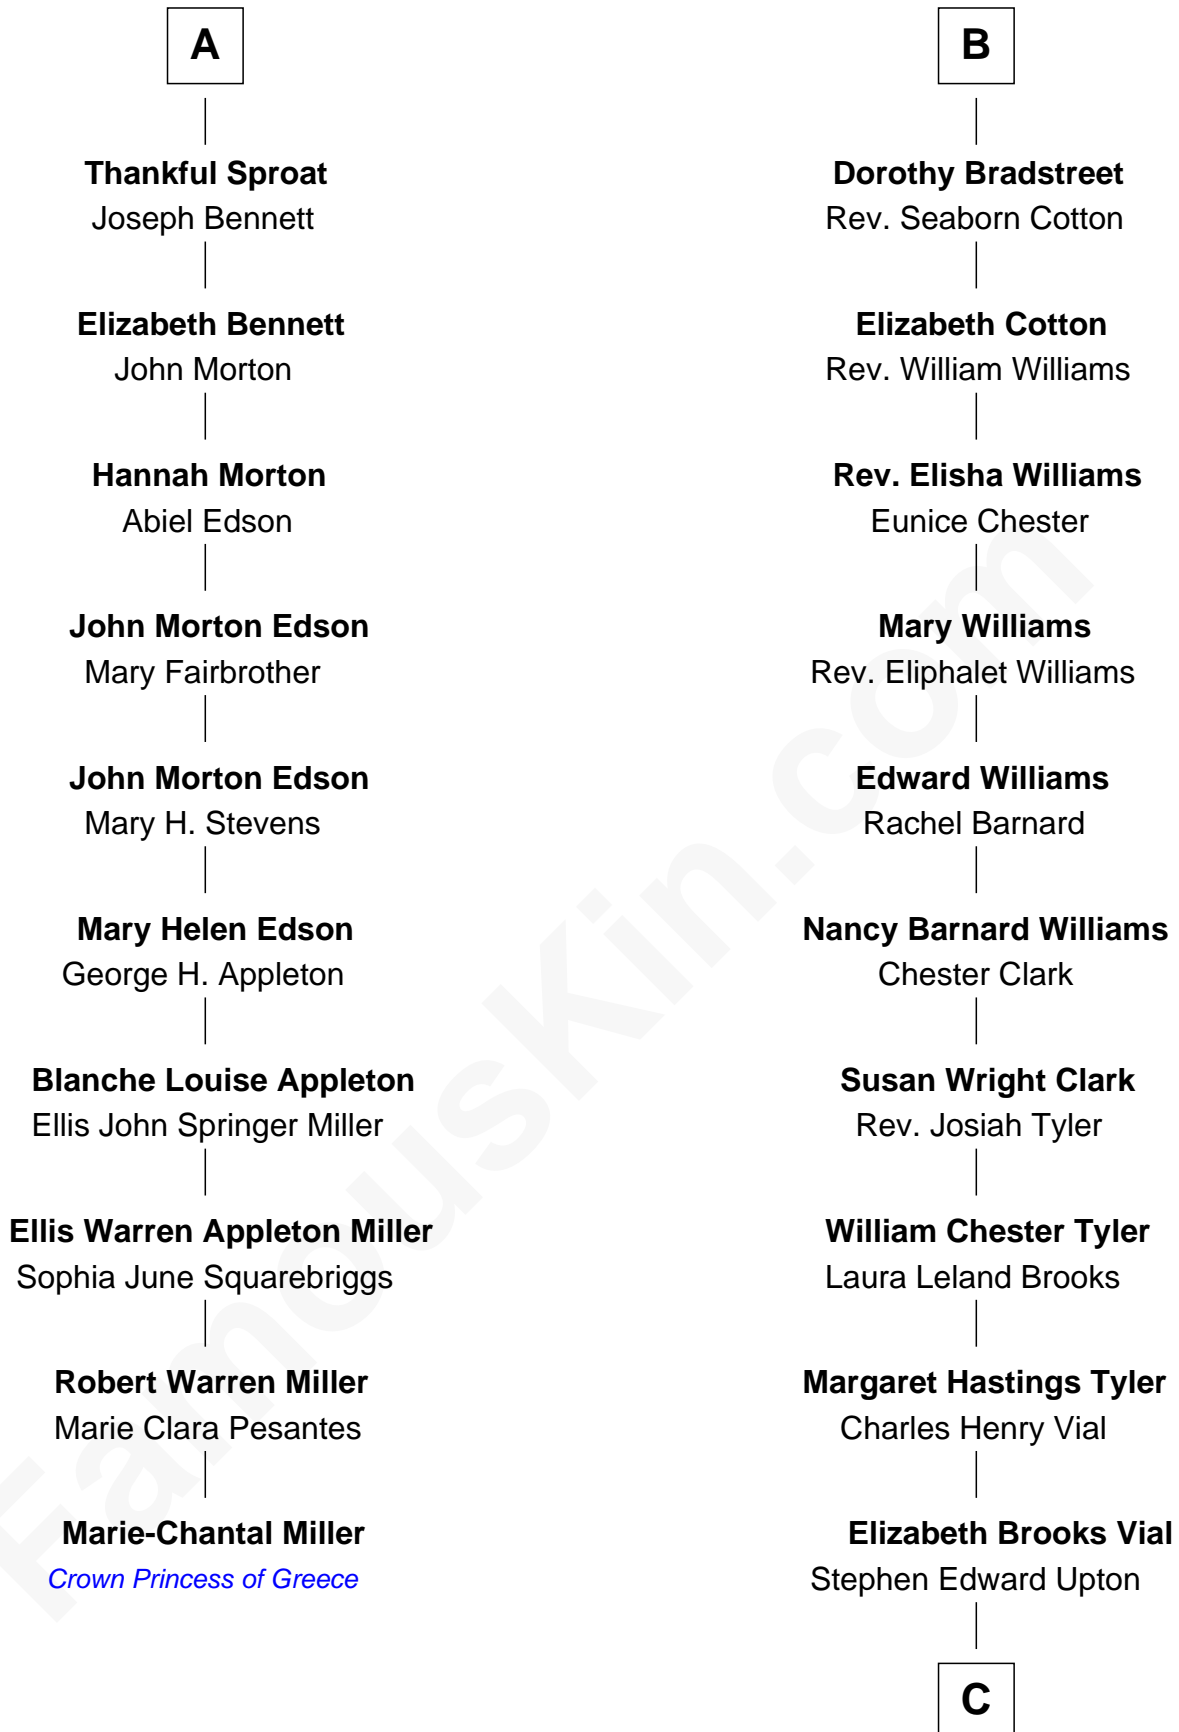

**FamousKin.com**  
**Relationship Chart of**  
**Marie-Chantal Miller**  
*Crown Princess of Greece*

**16th cousin 2 times removed of**

**Kate Upton**

*Sports Illustrated Swimsuit Cover Model*

C

Jefferson Matthew Upton