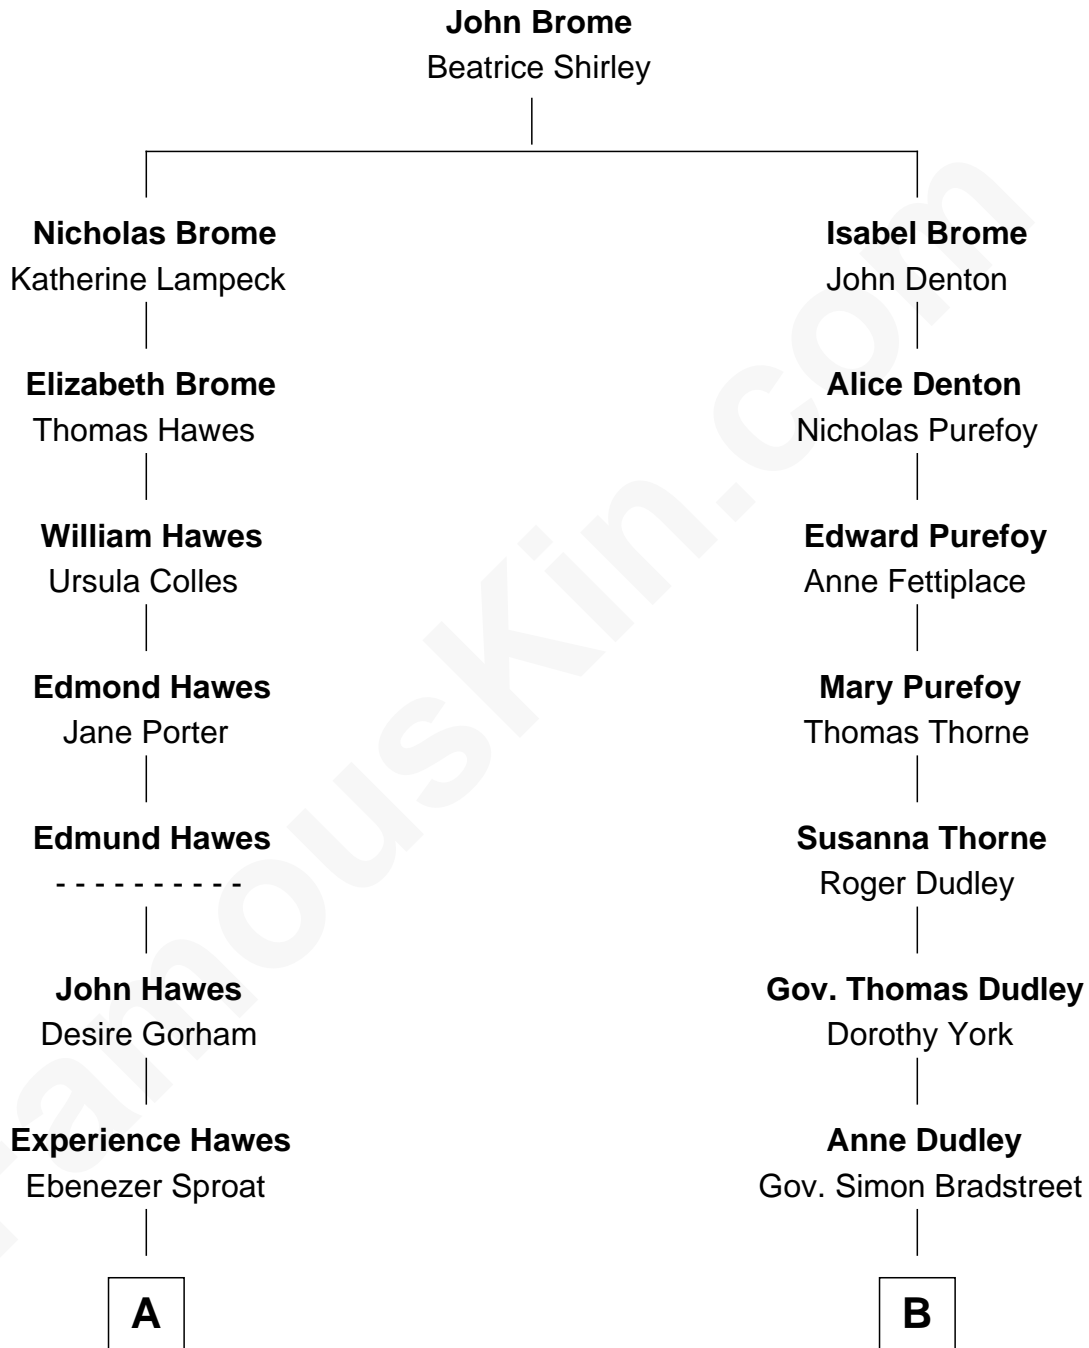

**FamousKin.com**  
**Relationship Chart of**  
**Marie-Chantal Miller**  
*Crown Princess of Greece*

**16th cousin 2 times removed of**

**Kate Upton**

*Sports Illustrated Swimsuit Cover Model*

C

Jefferson Matthew Upton

Shelley Fawn Davis

Kate Upton

*Model and Actress*

FamousKin.com