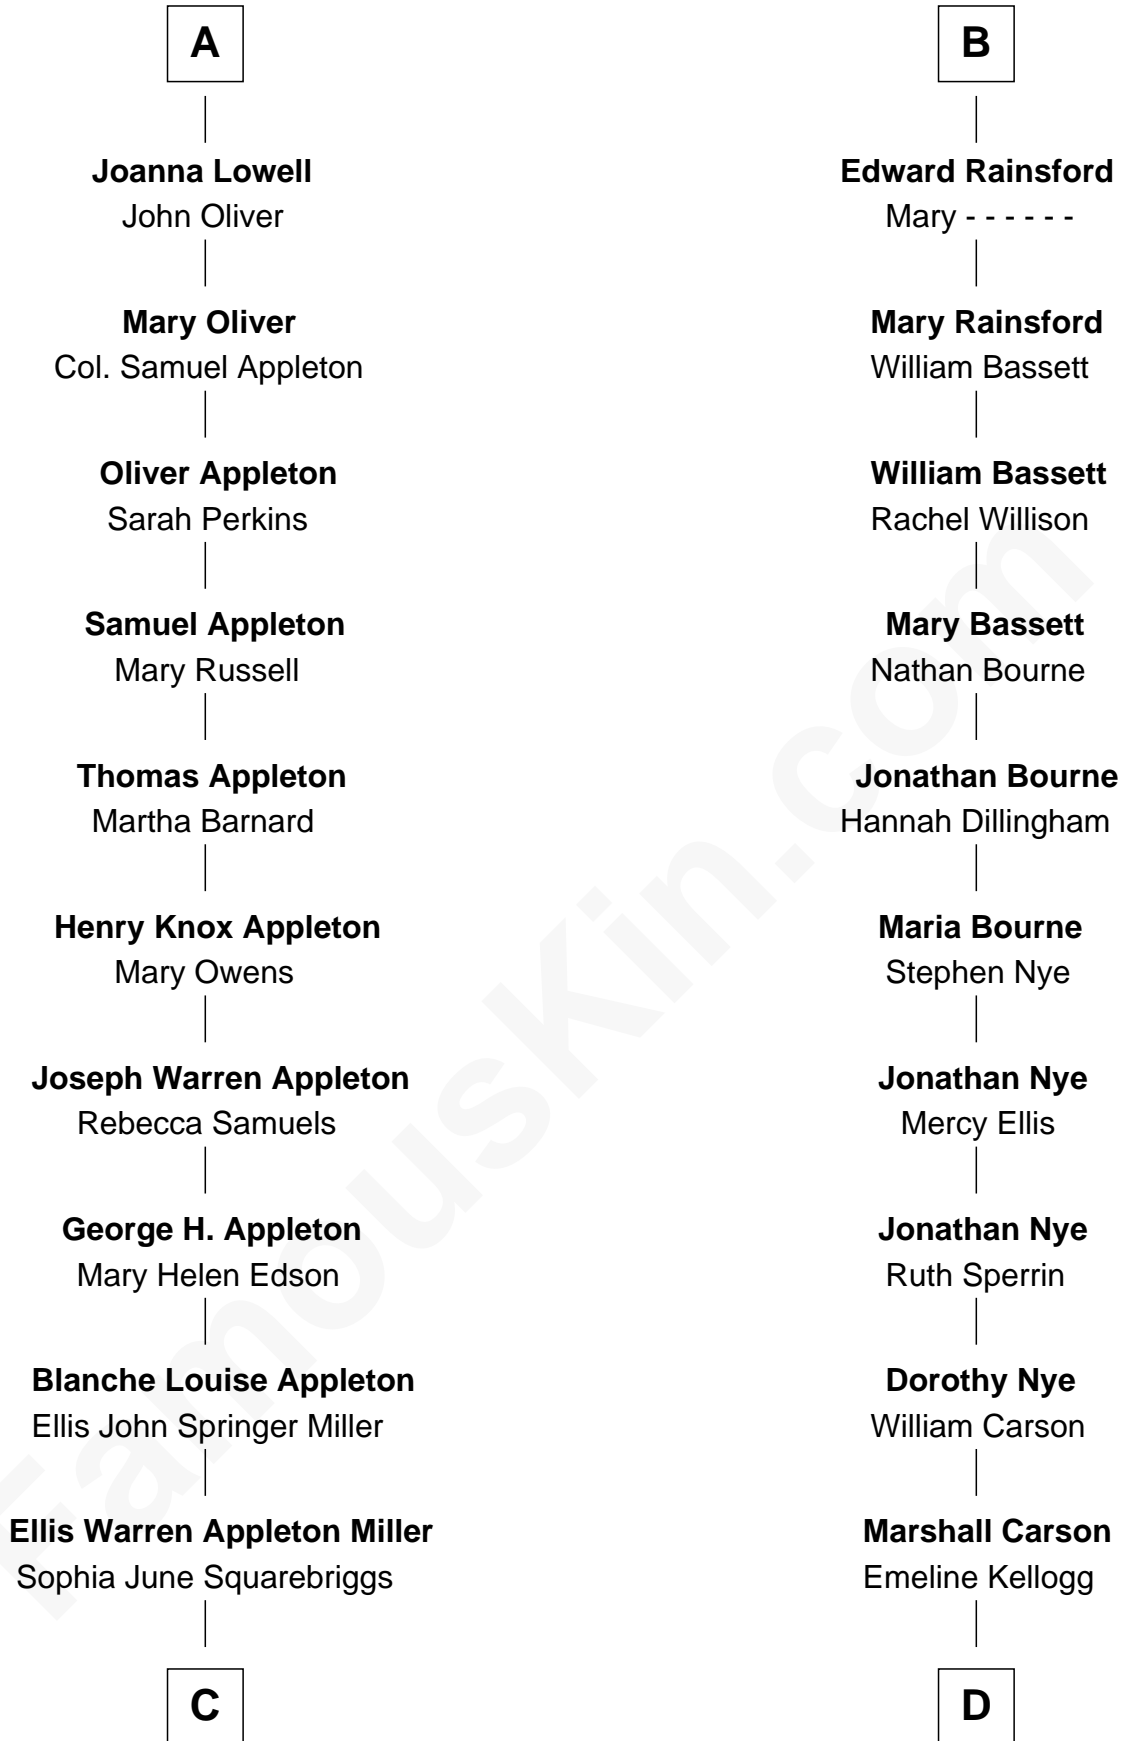

FamousKin.com Relationship Chart of

Marie-Chantal Miller
Crown Princess of Greece

18th cousin 1 time removed of

Johnny Carson
TV Host - "The Tonight Show"

Sir Walter Hungerford
Katherine Peverell

Elizabeth Hungerford
Sir Philip Courtenay

Sir Robert Hungerford
Margaret Botreaux

Elizabeth Courtnay
Sir James Luttrell

Eleanor Hungerford
Sir John White

Sir Hugh Luttrell
Margaret Hill

Robert White
Margaret Gainsford

Eleanor Luttrell
Roger Yorke

Margaret White
John Kirton

Elizabeth Yorke
Edmund Percival

Stephen Kirton
Margaret Offley

Christian Percival
Richard Lowle

Thomas Kirton
Mary Sadler

Percival Lowell
Rebecca - - - - -

Mary Kirton
Robert Rainsford

A

B