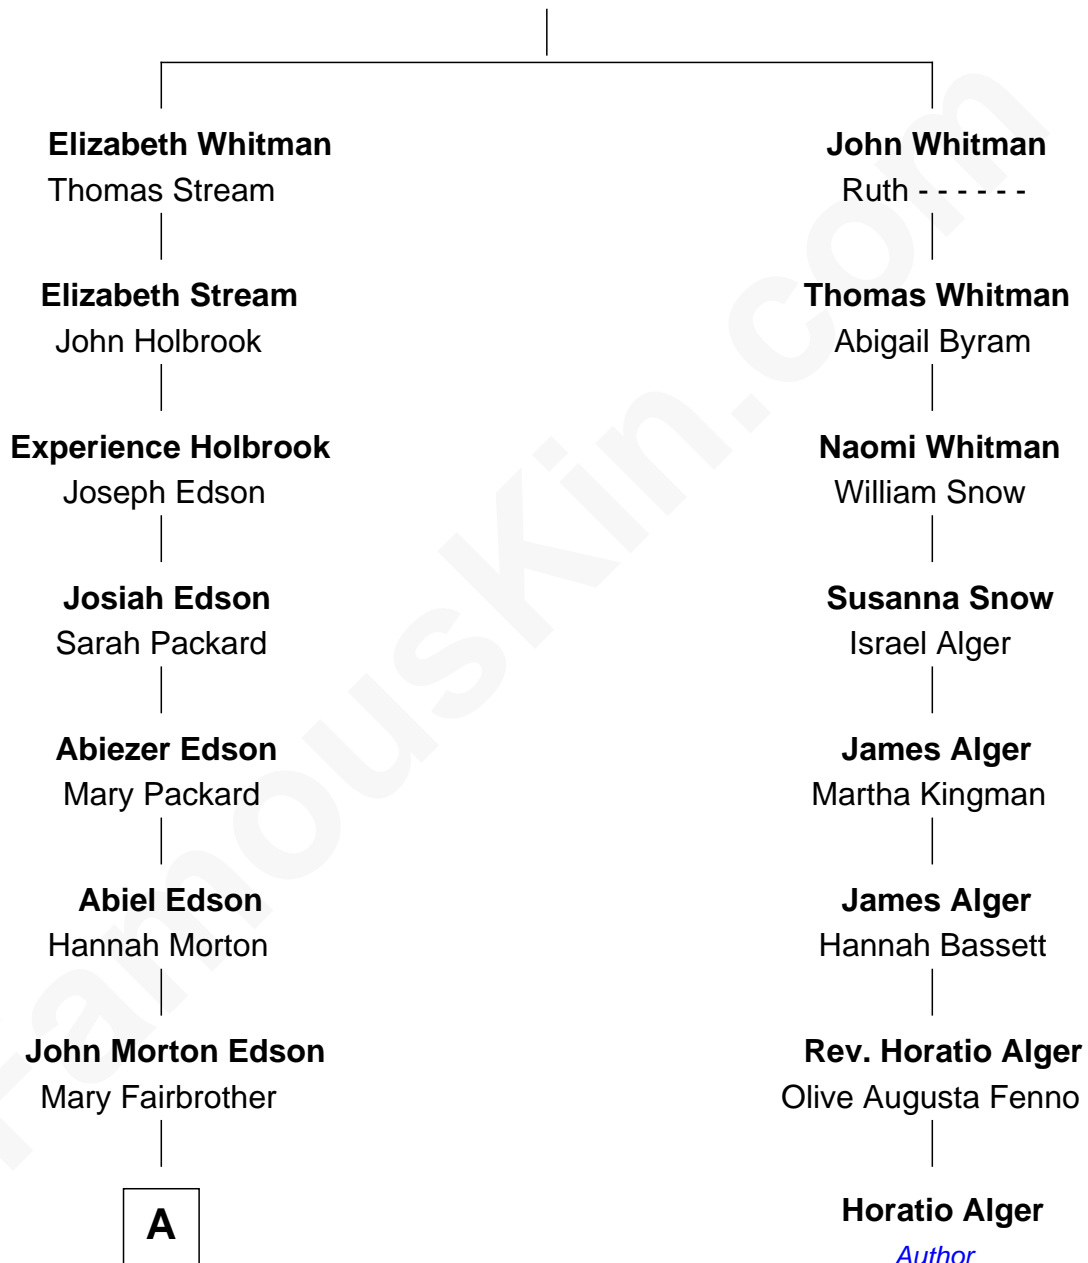

**FamousKin.com**  
**Relationship Chart of**  
**Marie-Chantal Miller**  
*Crown Princess of Greece*

7th cousin 5 times removed of

**Horatio Alger**  
*Author*

**Richard Whitman**

**A**

John Morton Edson

Mary H. Stevens