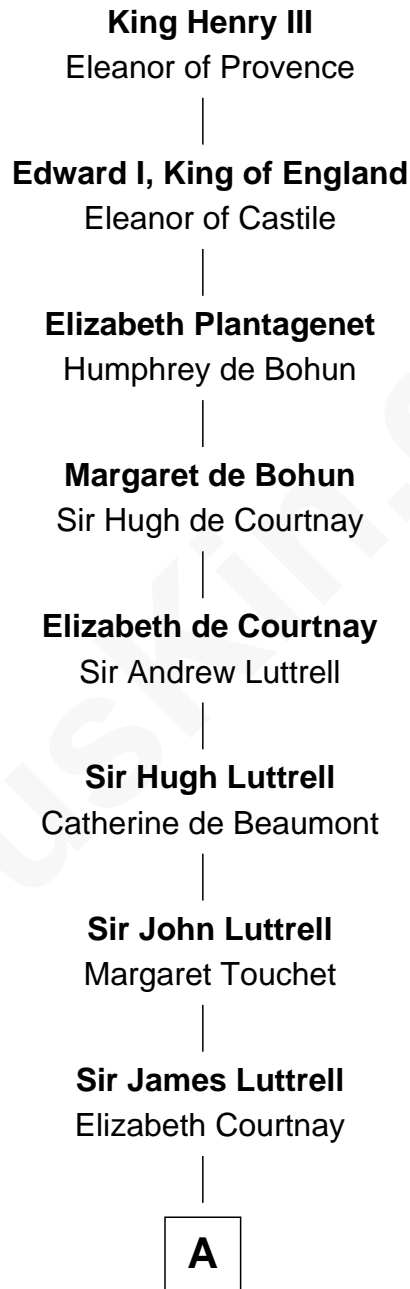

# FamousKin.com Relationship Chart of

**Marie-Chantal Miller**  
*Crown Princess of Greece*

22nd Great-granddaughter of

**King Henry III**  
*King of England*

**A**

**Sir Hugh Luttrell**

Margaret Hill

**Eleanor Luttrell**

Roger Yorke

**Elizabeth Yorke**

Edmund Percival

**Christian Percival**

Richard Lowle

**Percival Lowell**

Rebecca - - - - -

**Joanna Lowell**

John Oliver

**Mary Oliver**

Col. Samuel Appleton

**Oliver Appleton**

Sarah Perkins

**Samuel Appleton**

Mary Russell

**Thomas Appleton**

Mary Helen Edson

|  
**Blanche Louise Appleton**

Ellis John Springer Miller

|  
**Ellis Warren Appleton Miller**

Sophia June Squarebriggs

|  
**Robert Warren Miller**

Marie Clara Pesantes

|  
**Marie-Chantal Miller**