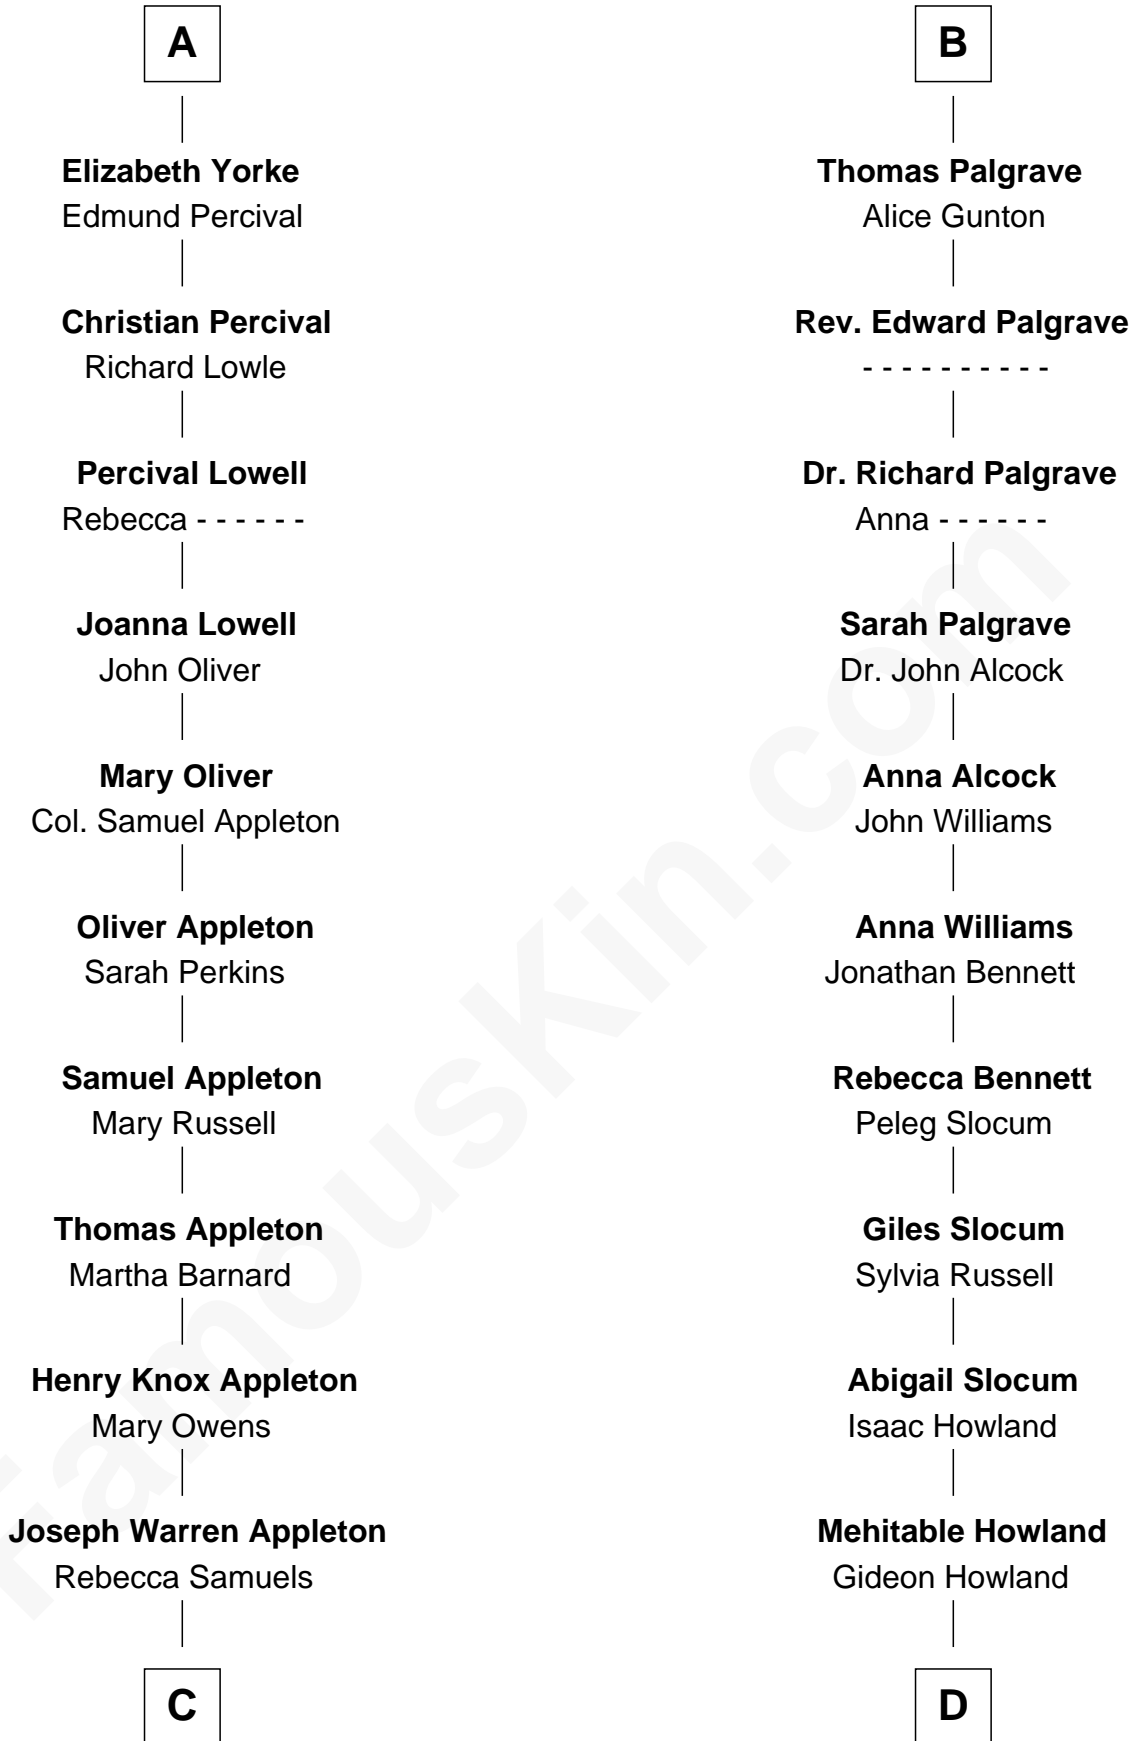

**FamousKin.com**  
**Relationship Chart of**  
**Marie-Chantal Miller**  
*Crown Princess of Greece*

18th cousin 3 times removed of

**Hetty Green**  
*"The Witch of Wall Street"*

**Humphrey de Bohun**  
 Elizabeth Plantagenet

**C**

**George H. Appleton**

Mary Helen Edson

**Blanche Louise Appleton**

Ellis John Springer Miller

**Ellis Warren Appleton Miller**

Sophia June Squarebriggs

**Robert Warren Miller**

Marie Clara Pesantes

**Marie-Chantal Miller**

*Crown Princess of Greece*

**D**

**Abby Slocum Howland**

Edward Mott Robinson

**Hetty Green**

*"The Witch of Wall Street"*