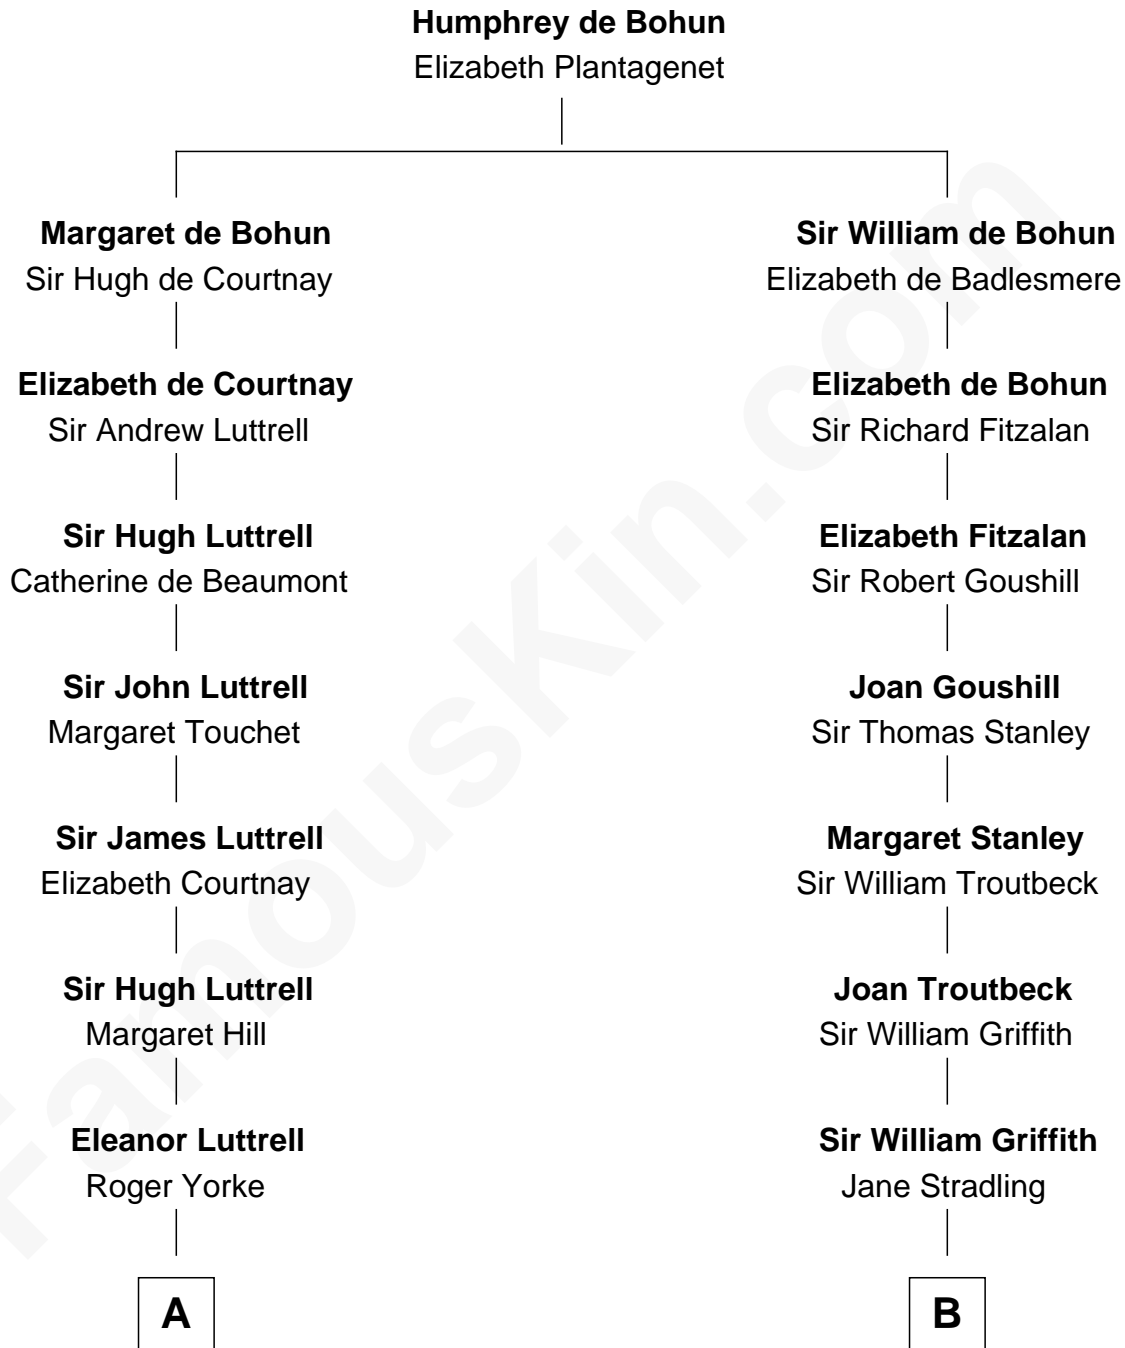

FamousKin.com
Relationship Chart of
Marie-Chantal Miller
Crown Princess of Greece

16th cousin 5 times removed of

John Quincy Adams
6th U.S. President

C

George H. Appleton

Mary Helen Edson

Blanche Louise Appleton

Ellis John Springer Miller

Ellis Warren Appleton Miller

Sophia June Squarebriggs

Robert Warren Miller

Marie Clara Pesantes

Marie-Chantal Miller

Crown Princess of Greece