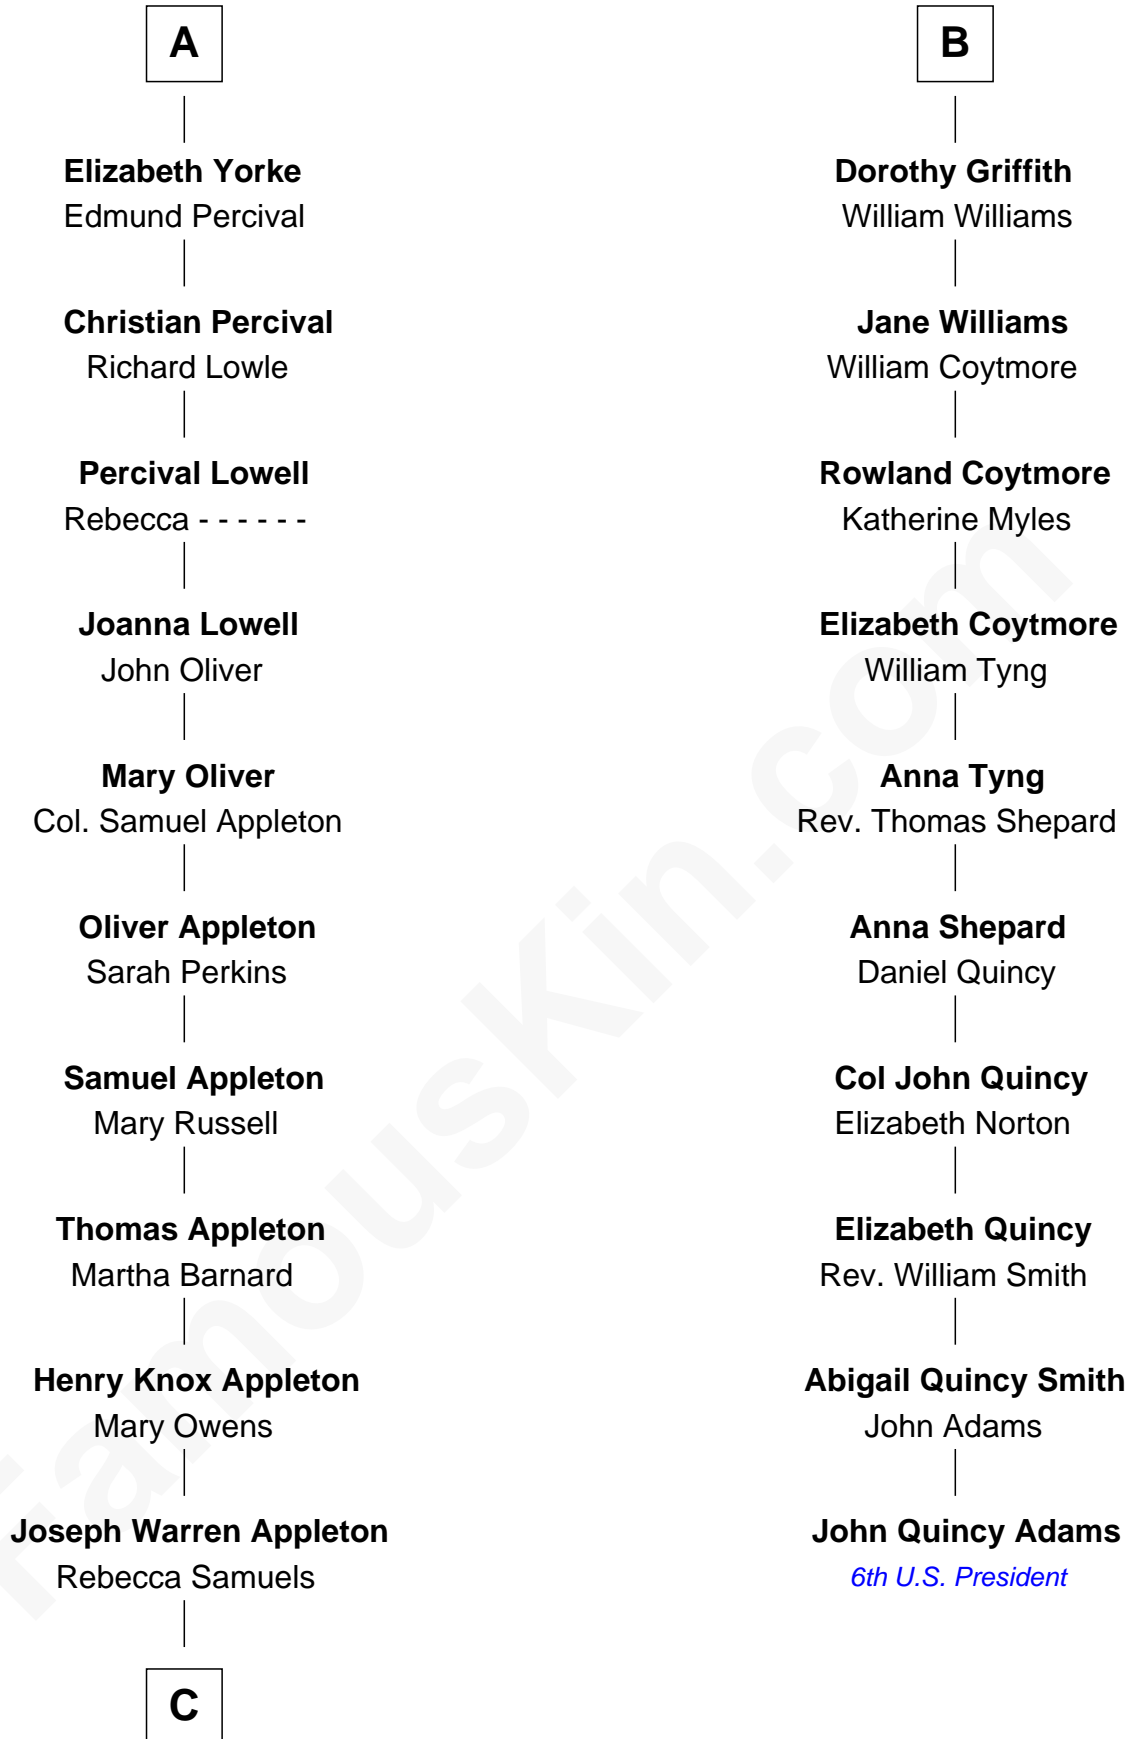

FamousKin.com
Relationship Chart of
Marie-Chantal Miller
Crown Princess of Greece

16th cousin 5 times removed of

John Quincy Adams
6th U.S. President

C

George H. Appleton

Mary Helen Edson

Blanche Louise Appleton

Ellis John Springer Miller

Ellis Warren Appleton Miller

Sophia June Squarebriggs

Robert Warren Miller

Marie Clara Pesantes

Marie-Chantal Miller

Crown Princess of Greece