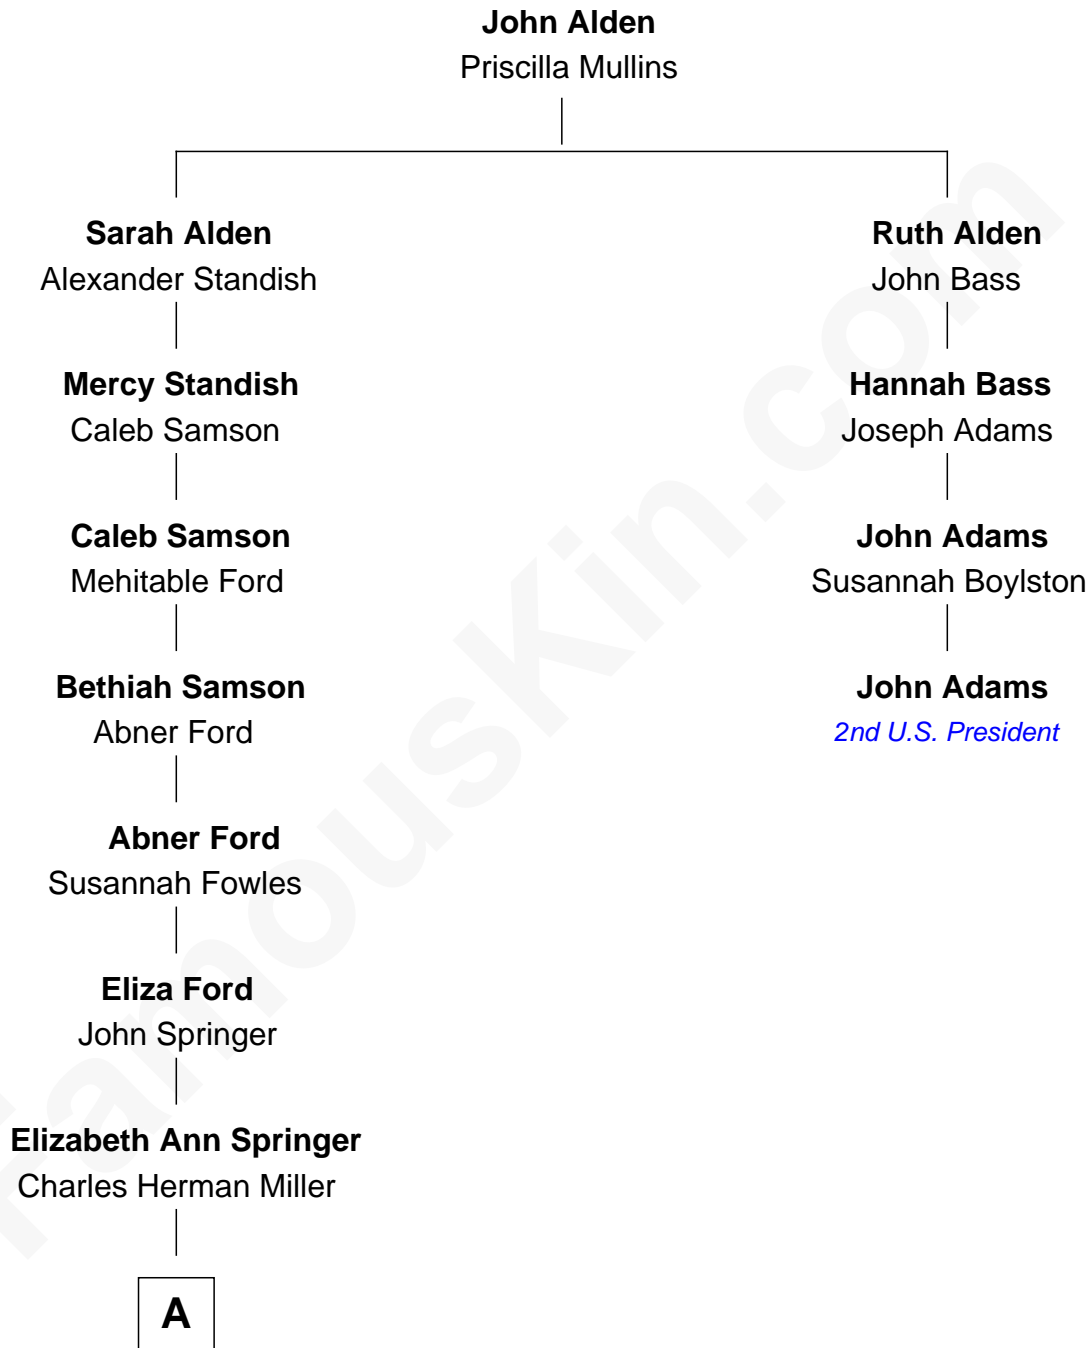

FamousKin.com Relationship Chart of

Marie-Chantal Miller
Crown Princess of Greece

3rd cousin 7 times removed of

John Adams

2nd U.S. President and Signer of the Declaration of Independence

A

—
Ellis John Springer Miller

Blanche Louise Appleton

—
Ellis Warren Appleton Miller

Sophia June Squarebriggs

—
Robert Warren Miller

Marie Clara Pesantes

—
Marie-Chantal Miller

Crown Princess of Greece