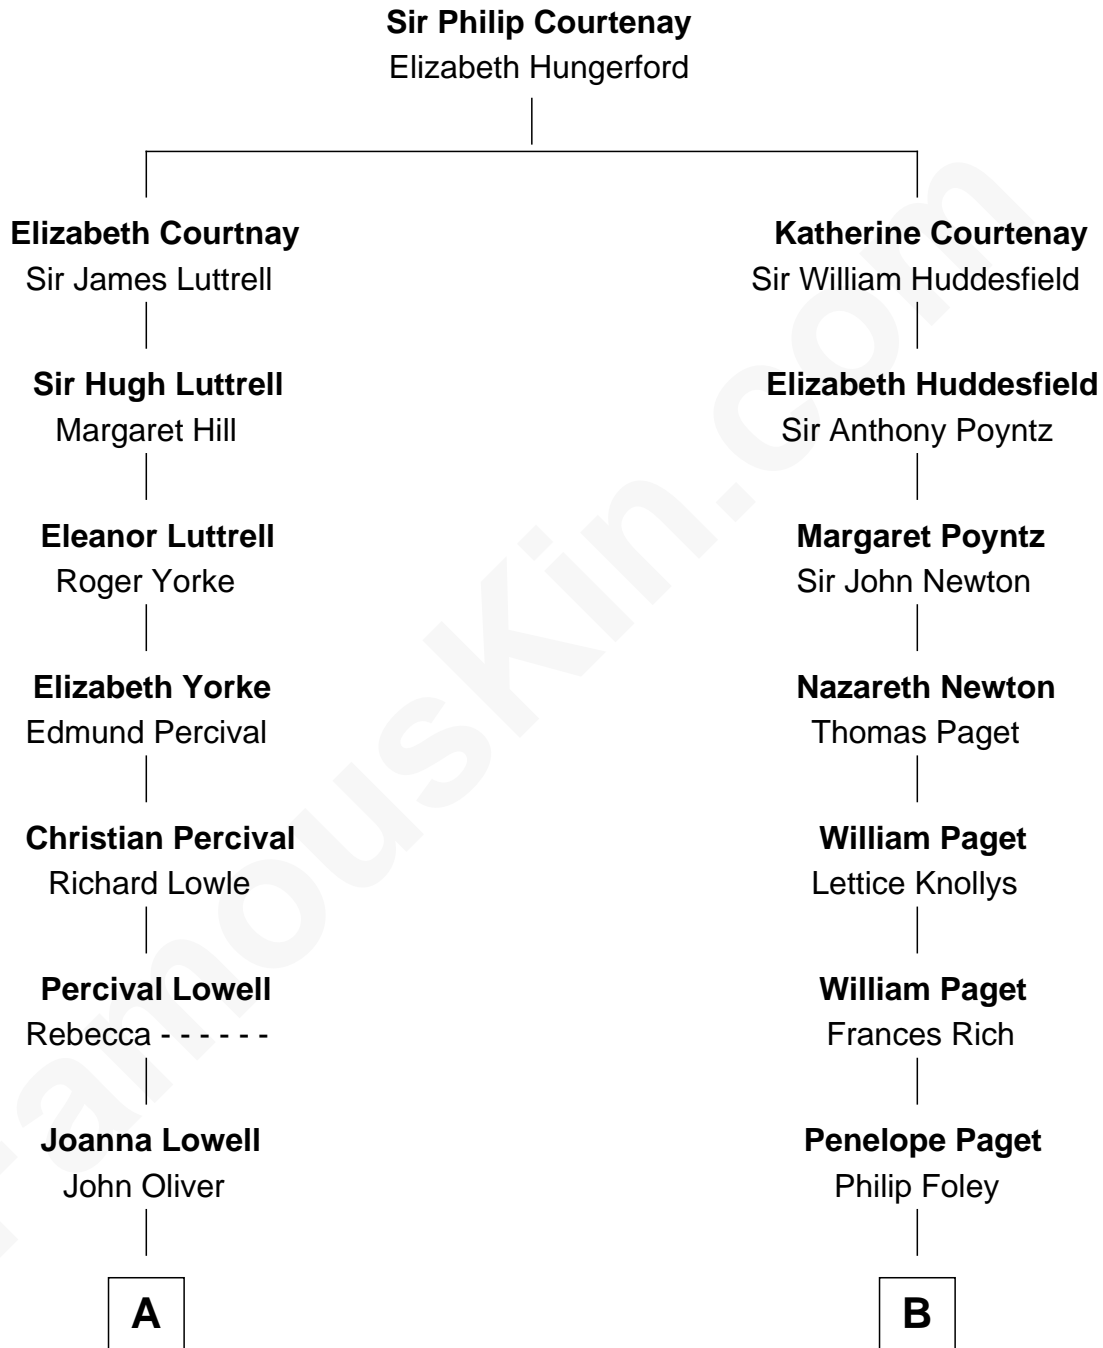

FamousKin.com
Relationship Chart of
Marie-Chantal Miller
Crown Princess of Greece

11th cousin 6 times removed of

Charles Darwin
Theory of Evolution

Marie-Chantal Miller photo by [Frankie Fouganthin](#) (CC BY-SA 3.0)