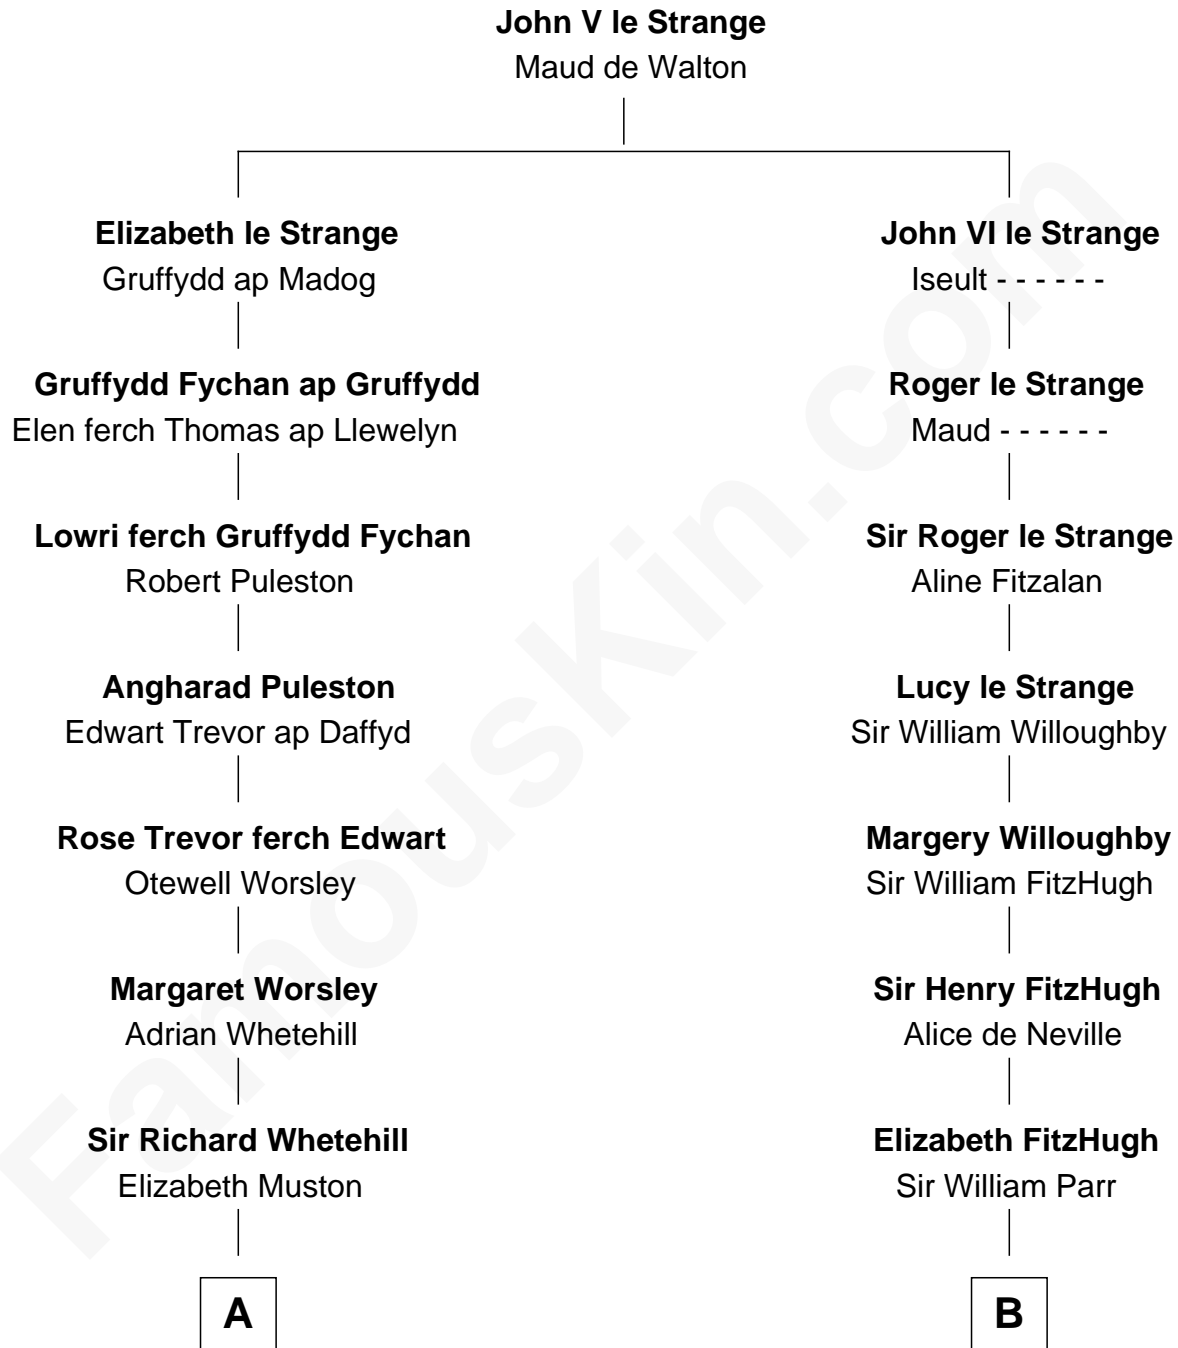

FamousKin.com
Relationship Chart of
Marie-Chantal Miller
Crown Princess of Greece

8th cousin 12 times removed of

Catherine Parr
6th Wife of King Henry VIII

C

Blanche Louise Appleton

Ellis John Springer Miller

Ellis Warren Appleton Miller

Sophia June Squarebriggs

Robert Warren Miller

Marie Clara Pesantes

Marie-Chantal Miller

Crown Princess of Greece

FamousKin.com