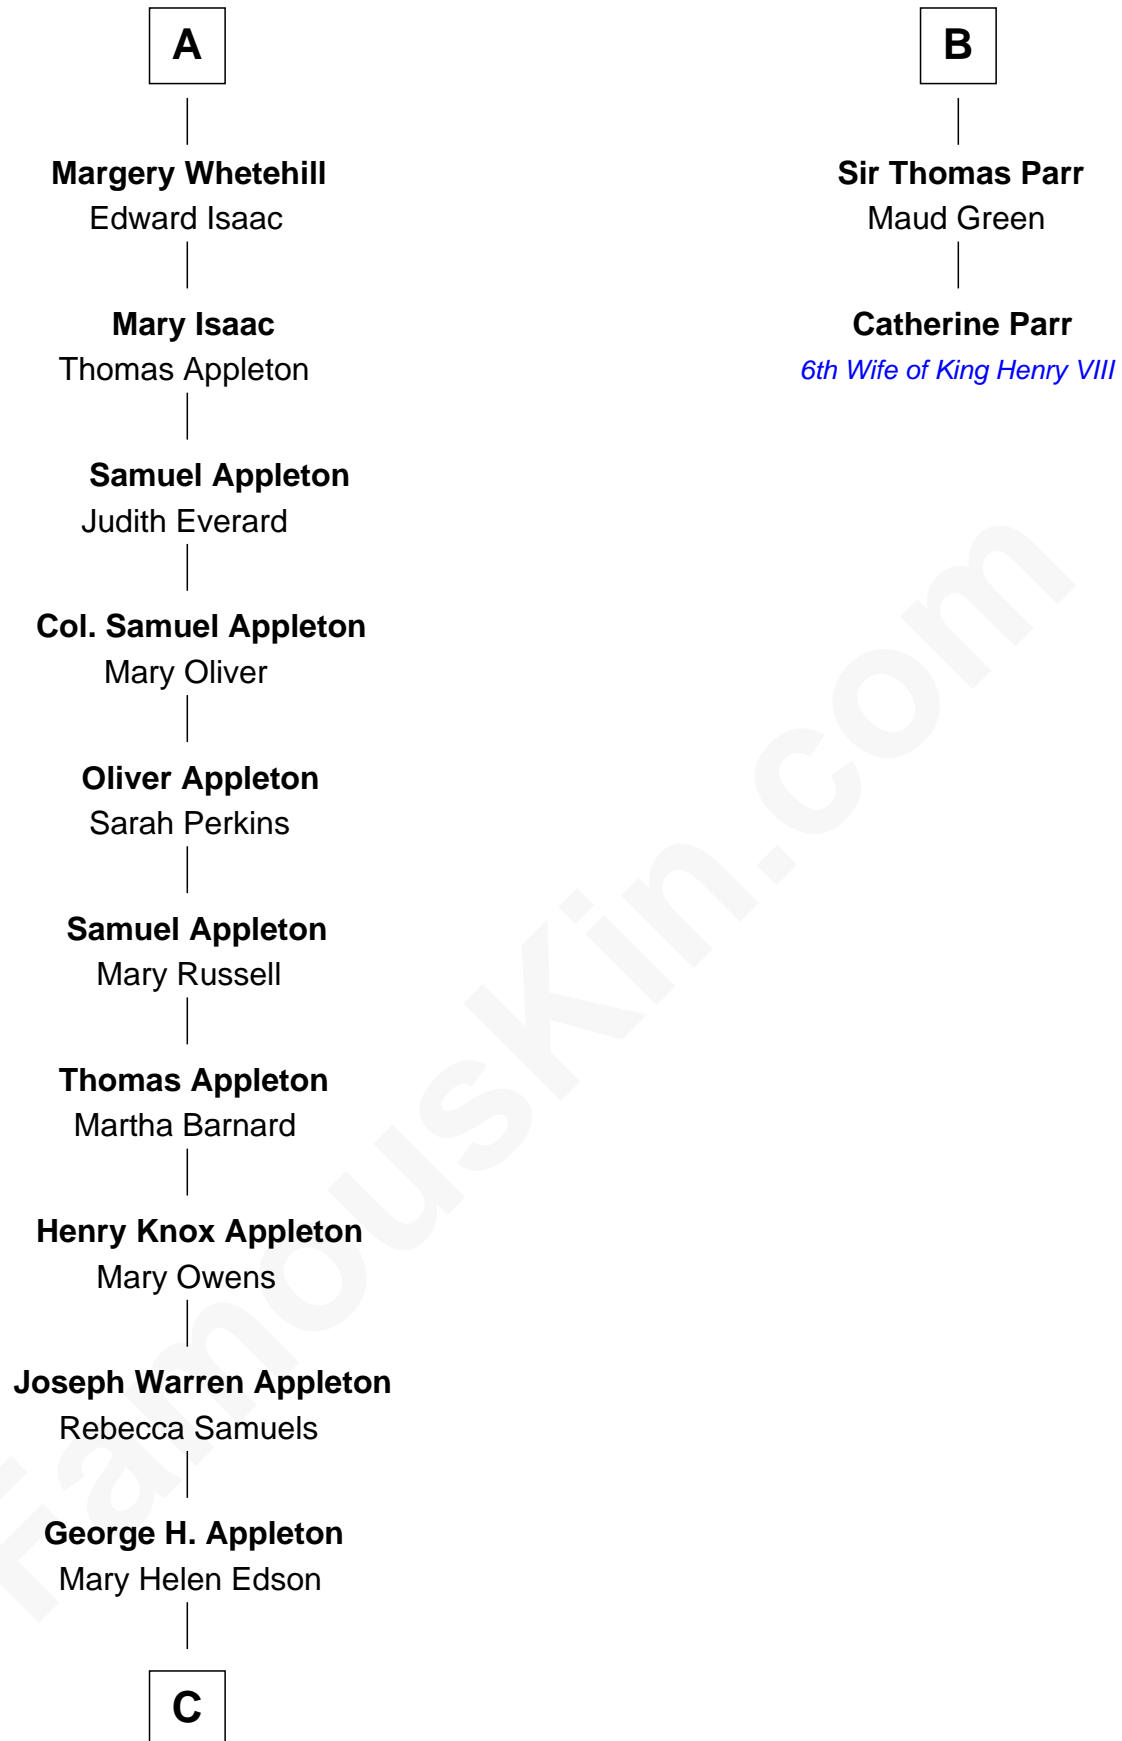

FamousKin.com
Relationship Chart of
Marie-Chantal Miller
Crown Princess of Greece

8th cousin 12 times removed of

Catherine Parr
6th Wife of King Henry VIII

C

Blanche Louise Appleton

Ellis John Springer Miller

Ellis Warren Appleton Miller

Sophia June Squarebriggs

Robert Warren Miller

Marie Clara Pesantes

Marie-Chantal Miller

Crown Princess of Greece

FamousKin.com