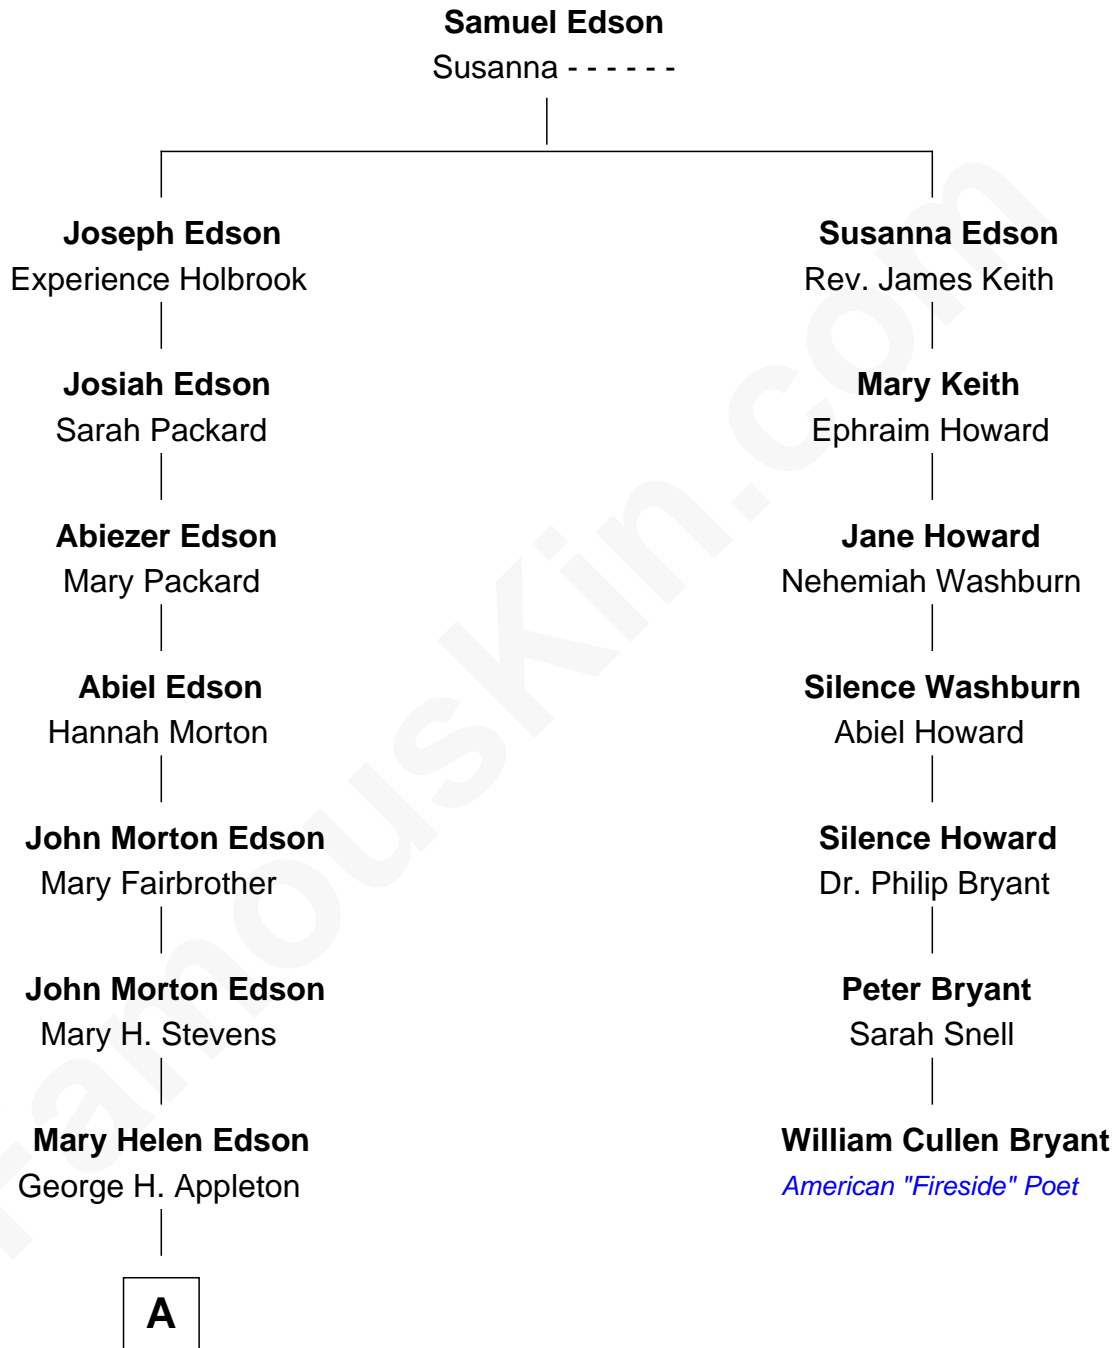

FamousKin.com Relationship Chart of

Marie-Chantal Miller
Crown Princess of Greece

6th cousin 4 times removed of

William Cullen Bryant
American "Fireside" Poet

A

—
Blanche Louise Appleton

Ellis John Springer Miller