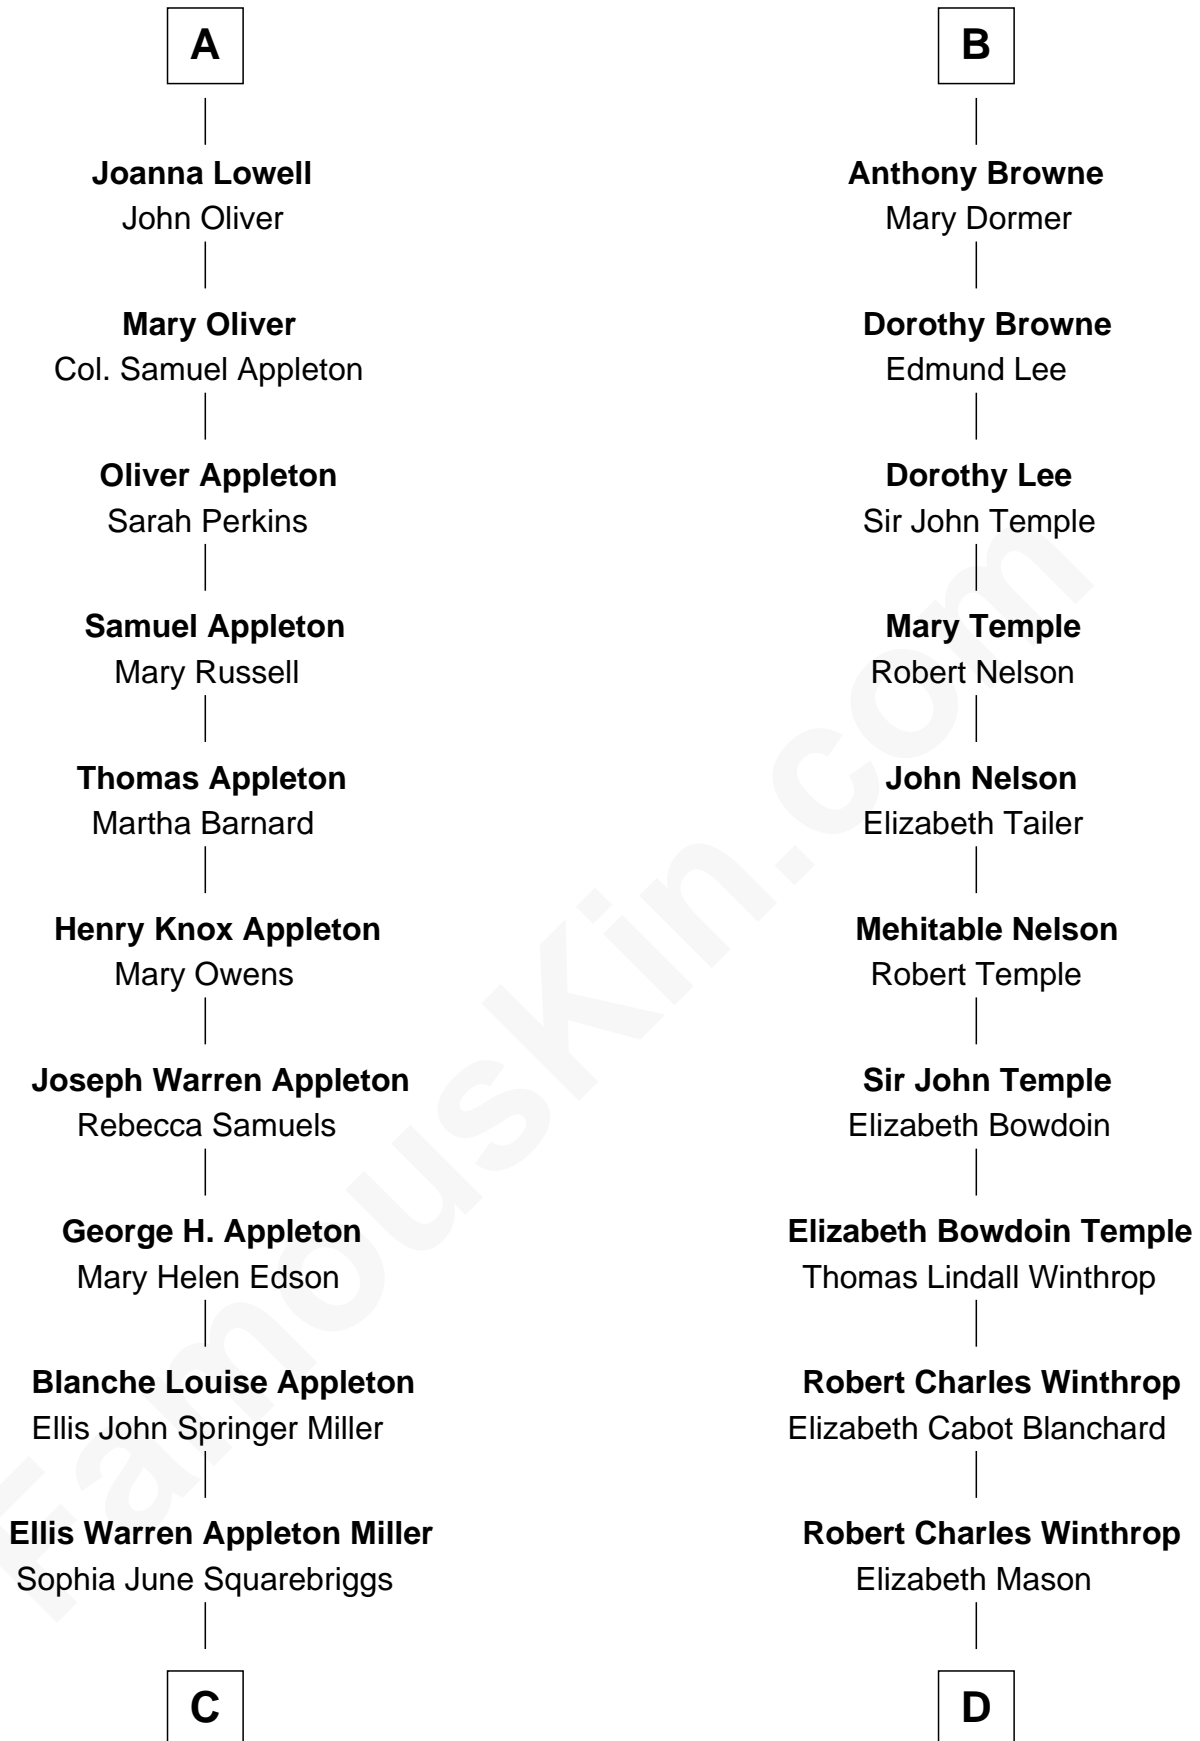

FamousKin.com Relationship Chart of

Marie-Chantal Miller
Crown Princess of Greece

18th cousin 1 time removed of

John Kerry
68th U.S. Secretary of State

Sir Walter Hungerford
Katherine Peverell

Elizabeth Hungerford
Sir Philip Courtenay

Sir Robert Hungerford
Eleanor Moleyns

Sir Thomas Hungerford
Anne Percy

Mary Hungerford
Sir Edward Hastings

Anne Hastings
Sir Thomas Stanley

Margaret Stanley
Robert Radcliffe

Jane Radcliffe
Anthony Browne

B

C