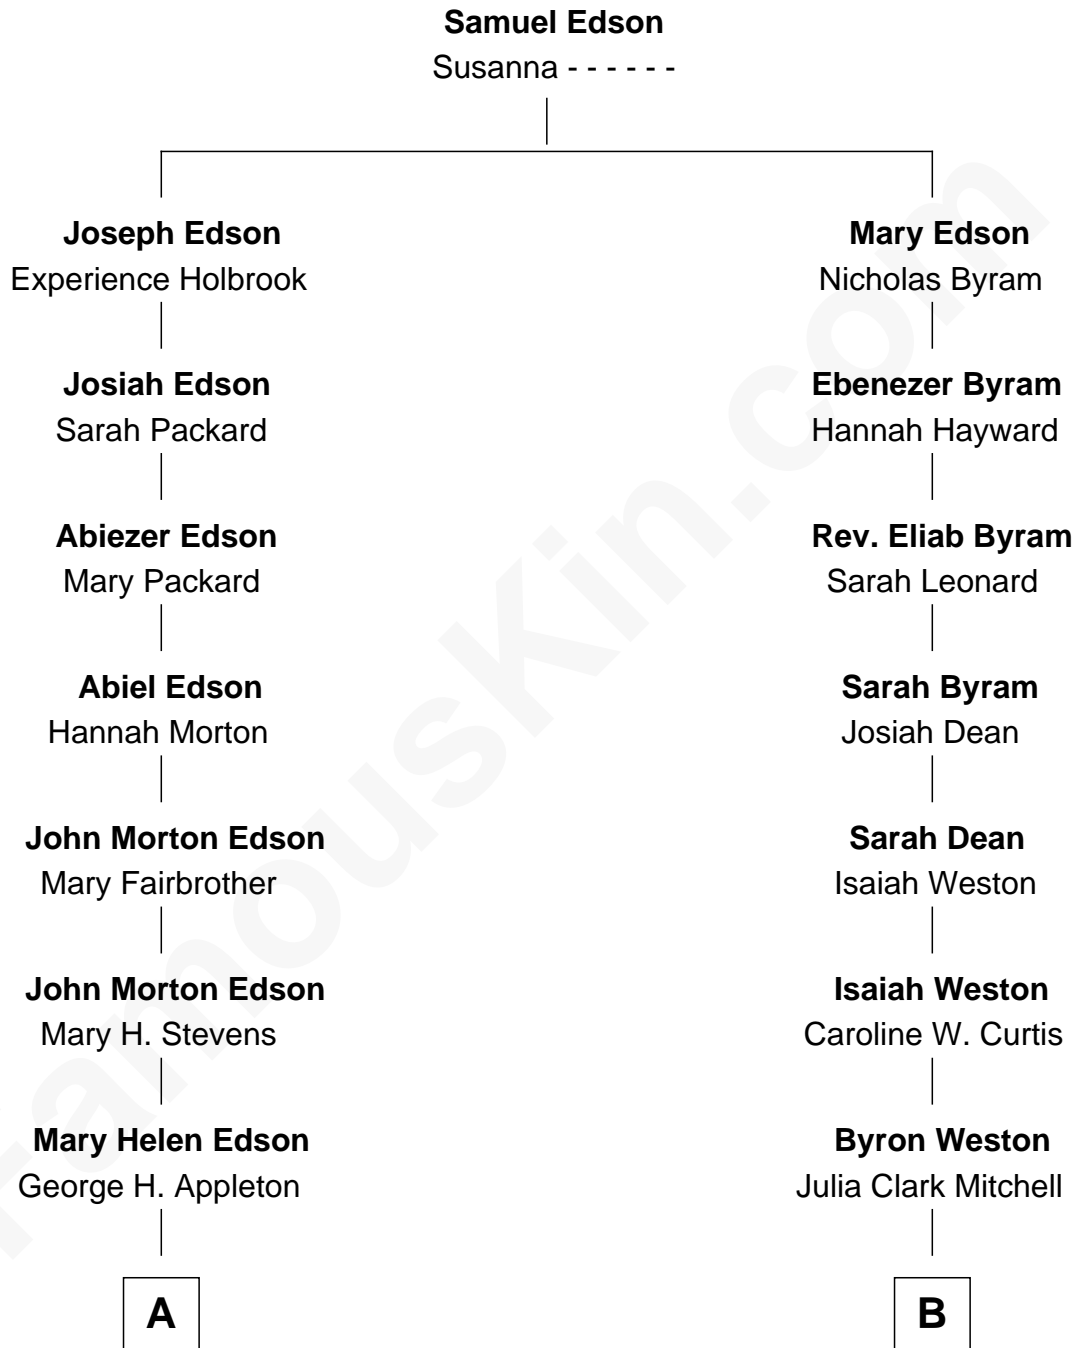

FamousKin.com Relationship Chart of

Marie-Chantal Miller
Crown Princess of Greece

8th cousin 2 times removed of

Julia Child

American Chef, Author and TV Personality

FamousKin.com