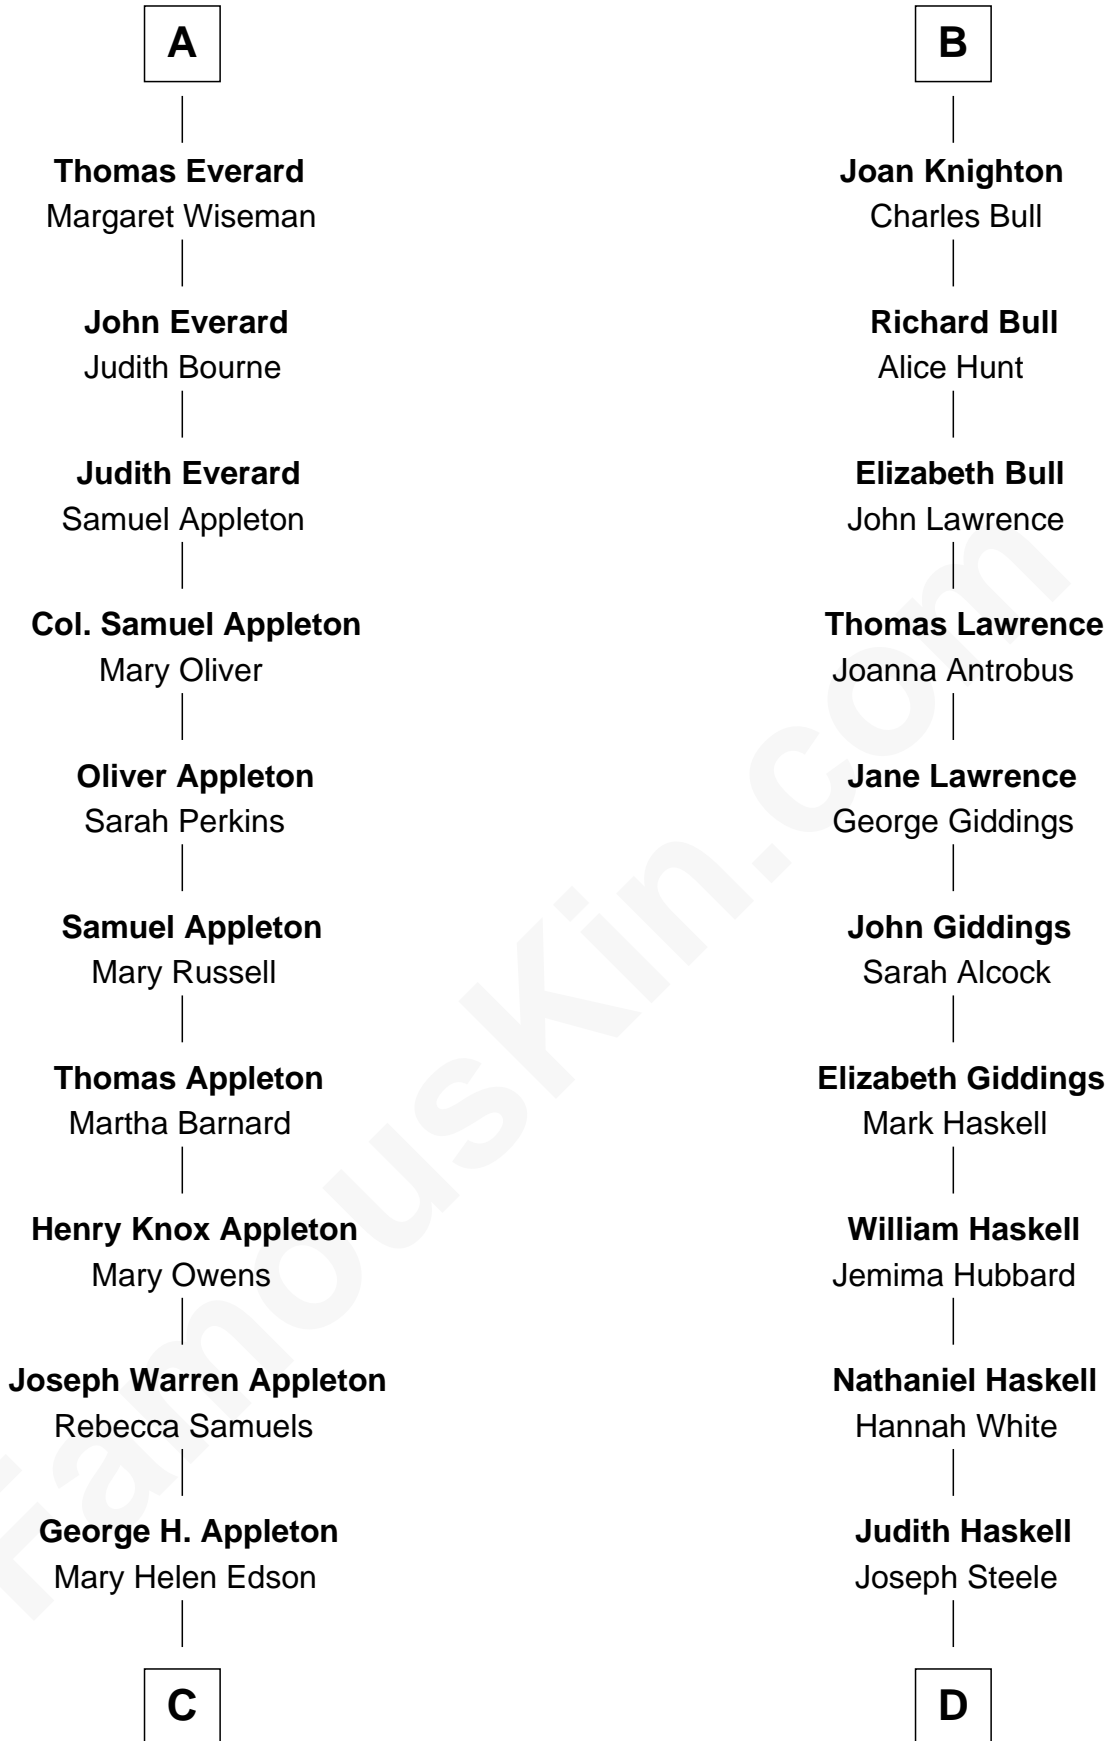

**FamousKin.com**  
**Relationship Chart of**  
**Marie-Chantal Miller**  
*Crown Princess of Greece*

20th cousin 1 time removed of

**Grace Slick**  
*Singer, Songwriter - Jefferson Airplane*

**C**

**Blanche Louise Appleton**

Ellis John Springer Miller

**Ellis Warren Appleton Miller**

Sophia June Squarebriggs

**Robert Warren Miller**

Marie Clara Pesantes

**Marie-Chantal Miller**

*Crown Princess of Greece*

**D**

**Jane Adeline Steele**

Abraham Dow

**James Osgood Dow**

Mary Charlotte Hawkins

**Grace Josephine Dow**

Arthur Wilford Wing

**Ivan Wilford Wing**

Virginia Barnett