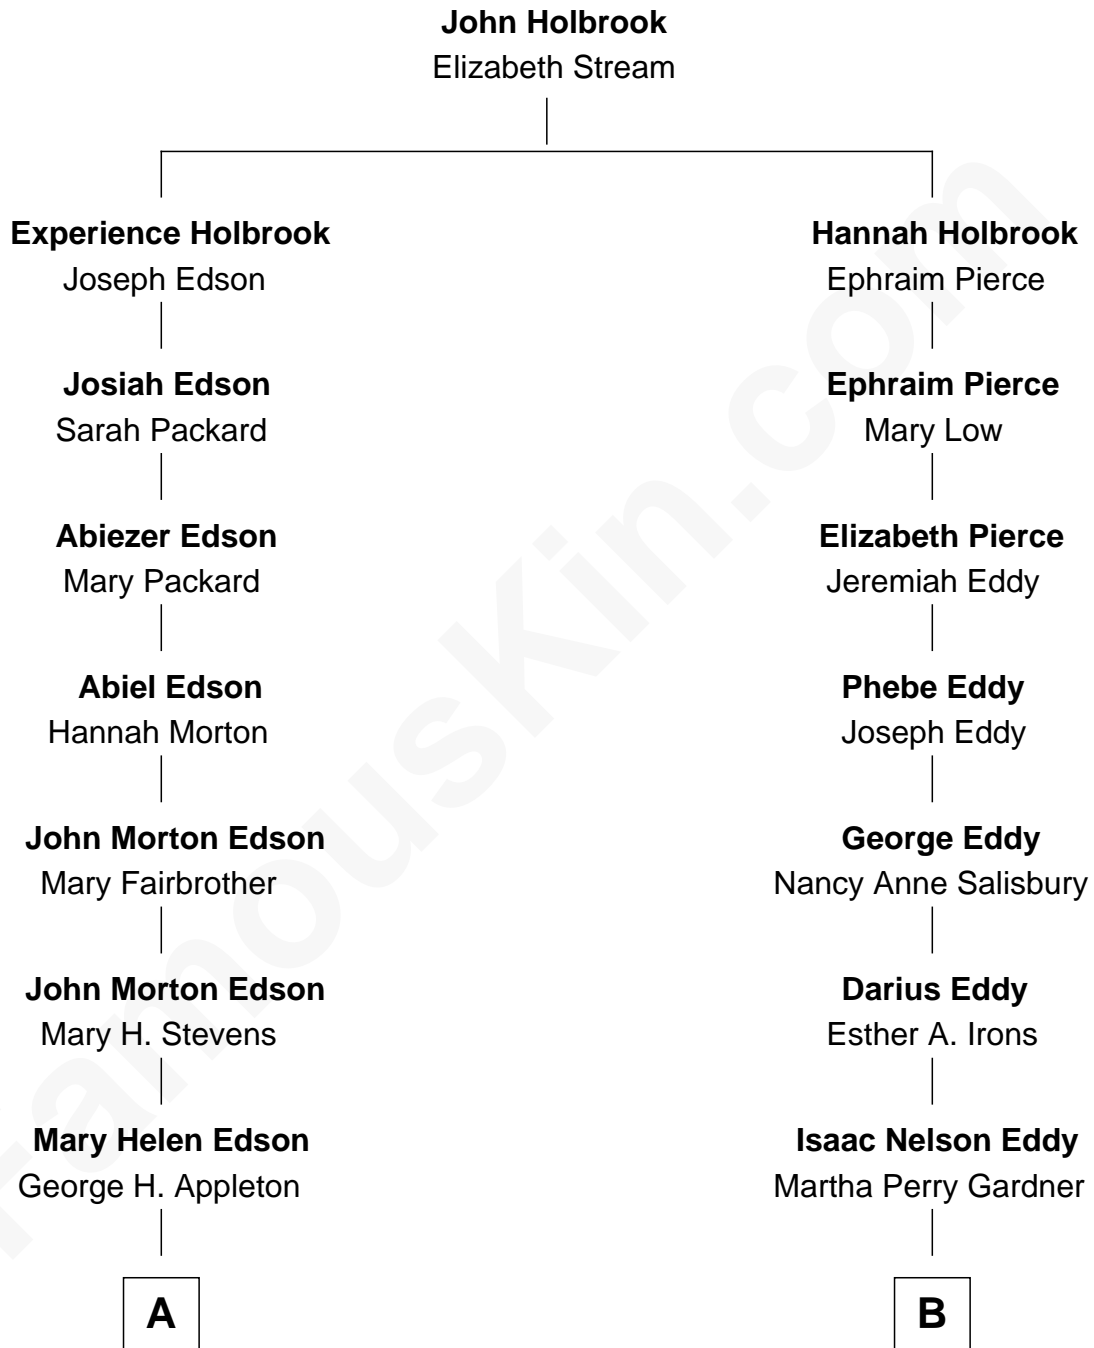

FamousKin.com Relationship Chart of

Marie-Chantal Miller
Crown Princess of Greece

8th cousin 2 times removed of

Nelson Eddy
Movie Actor and Singer

FamousKin.com