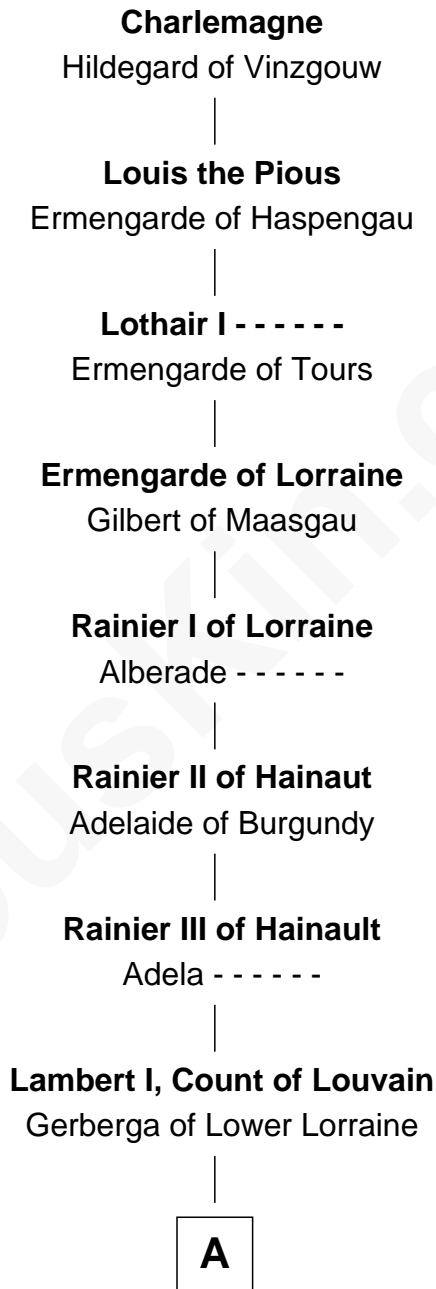

FamousKin.com Relationship Chart of

Marie-Chantal Miller
Crown Princess of Greece

35th Great-granddaughter of

Charlemagne
King of the Franks

A

Lambert II, Count of Louvain

Oda of Lorraine

Henry II, Count of Louvain

Adela of Orthen

Gottfried I, Count of Louvain

Ide de Chiny

Alice of Louvain

William d'Aubeney

William d'Aubeney

Maud de St. Hilary

William d'Aubeney