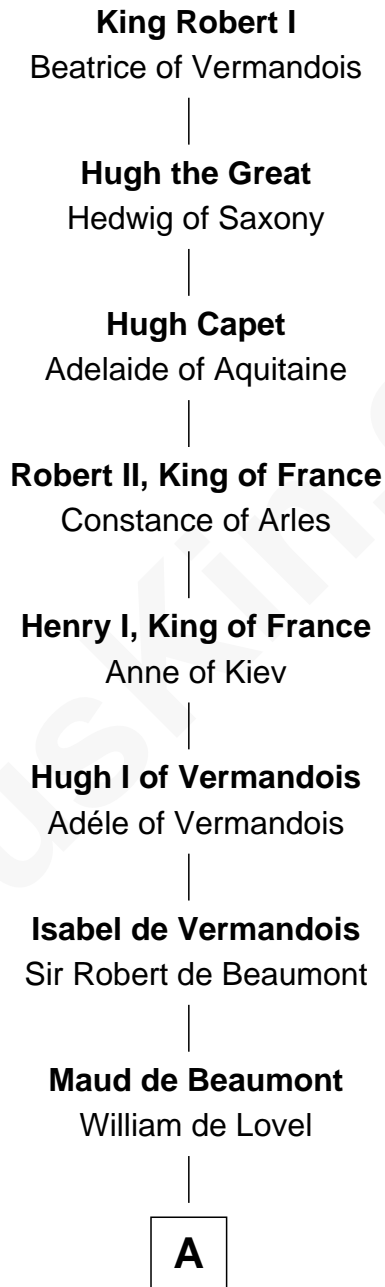

FamousKin.com Relationship Chart of

Marie-Chantal Miller
Crown Princess of Greece

31st Great-granddaughter of

King Robert I
King of France

B

Sir James Perceval

Joan Kenne

Edmund Percival

Elizabeth Yorke

Christian Percival

Richard Lowle

Percival Lowell

Rebecca - - - - -

Joanna Lowell

John Oliver

Mary Oliver