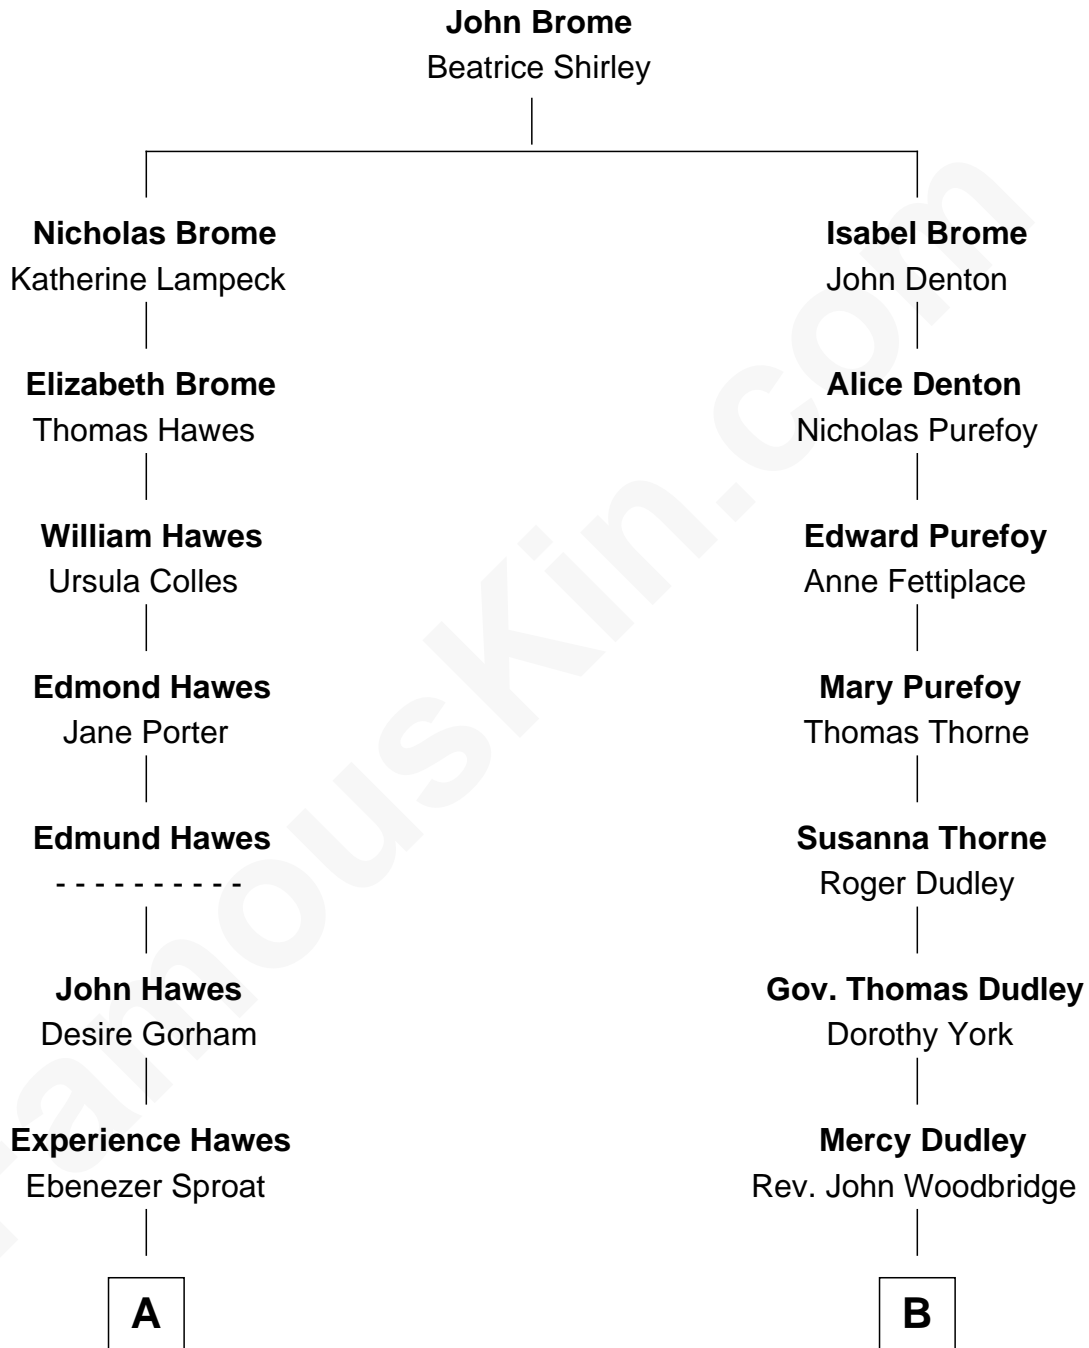

FamousKin.com
Relationship Chart of
Marie-Chantal Miller
Crown Princess of Greece

16th cousin 2 times removed of

Paget Brewster
TV Actress

C

Galen Brewster
Hathaway Tew

Paget Brewster
TV Actress

FamousKin.com