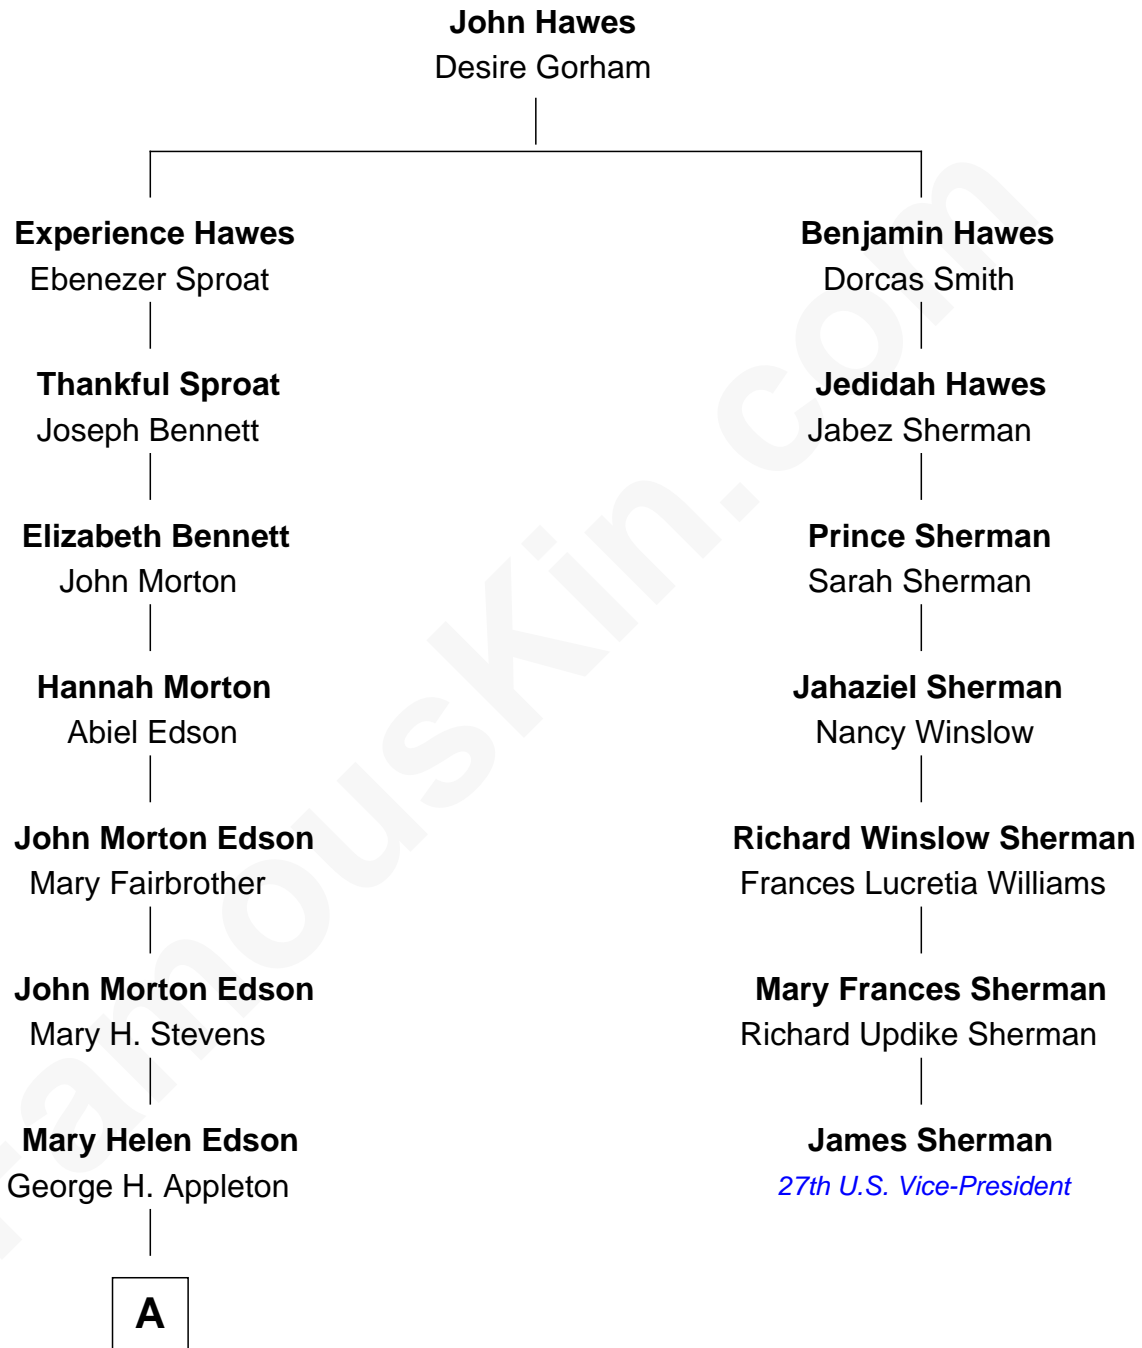

# FamousKin.com Relationship Chart of

**Marie-Chantal Miller**  
*Crown Princess of Greece*

6th cousin 4 times removed of

**James Sherman**  
*27th U.S. Vice-President*

**A**

—  
**Blanche Louise Appleton**

Ellis John Springer Miller

—  
**Ellis Warren Appleton Miller**

Sophia June Squarebriggs

—  
**Robert Warren Miller**

Marie Clara Pesantes

—  
**Marie-Chantal Miller**

*Crown Princess of Greece*