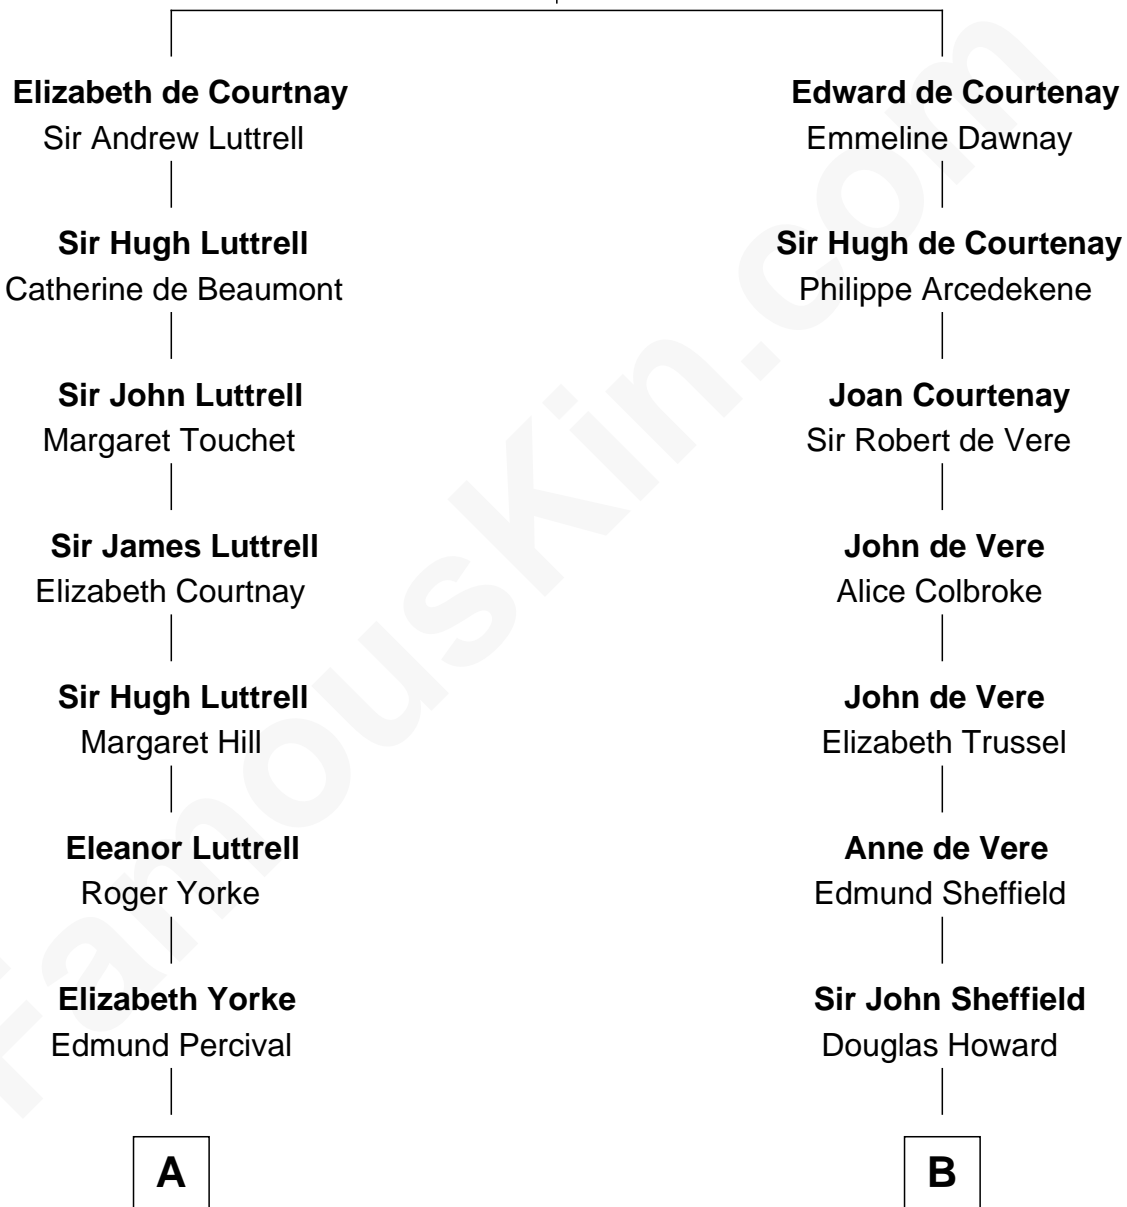

FamousKin.com Relationship Chart of

Marie-Chantal Miller
Crown Princess of Greece

20th cousin 1 time removed of

Ellen DeGeneres
Comedienne and TV Personality

Sir Hugh de Courtnay
Margaret de Bohun

C

Blanche Louise Appleton