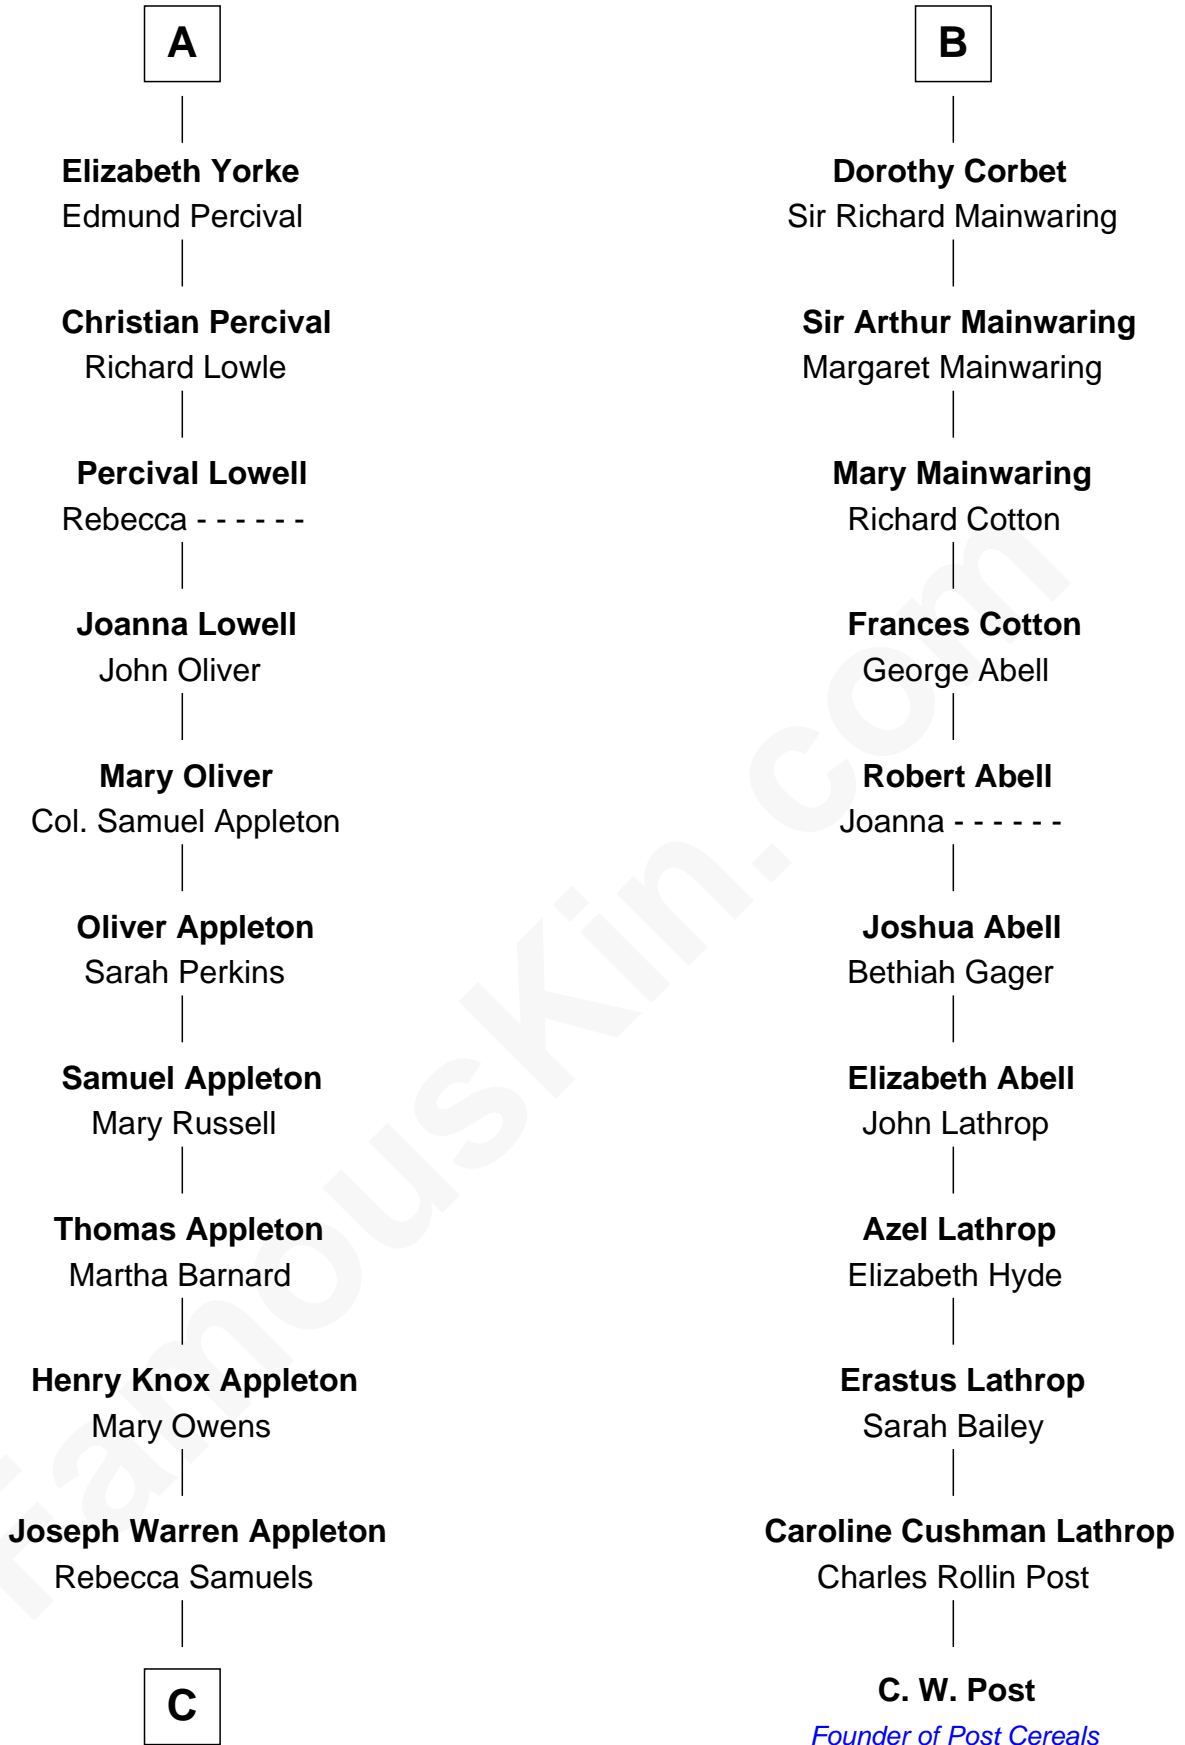

FamousKin.com

Relationship Chart of

Marie-Chantal Miller

Crown Princess of Greece

17th cousin 4 times removed of

C. W. Post
Founder of Post Cereals

Humphrey de Bohun
 Elizabeth Plantagenet

C

George H. Appleton

Mary Helen Edson

Blanche Louise Appleton

Ellis John Springer Miller

Ellis Warren Appleton Miller

Sophia June Squarebriggs

Robert Warren Miller

Marie Clara Pesantes