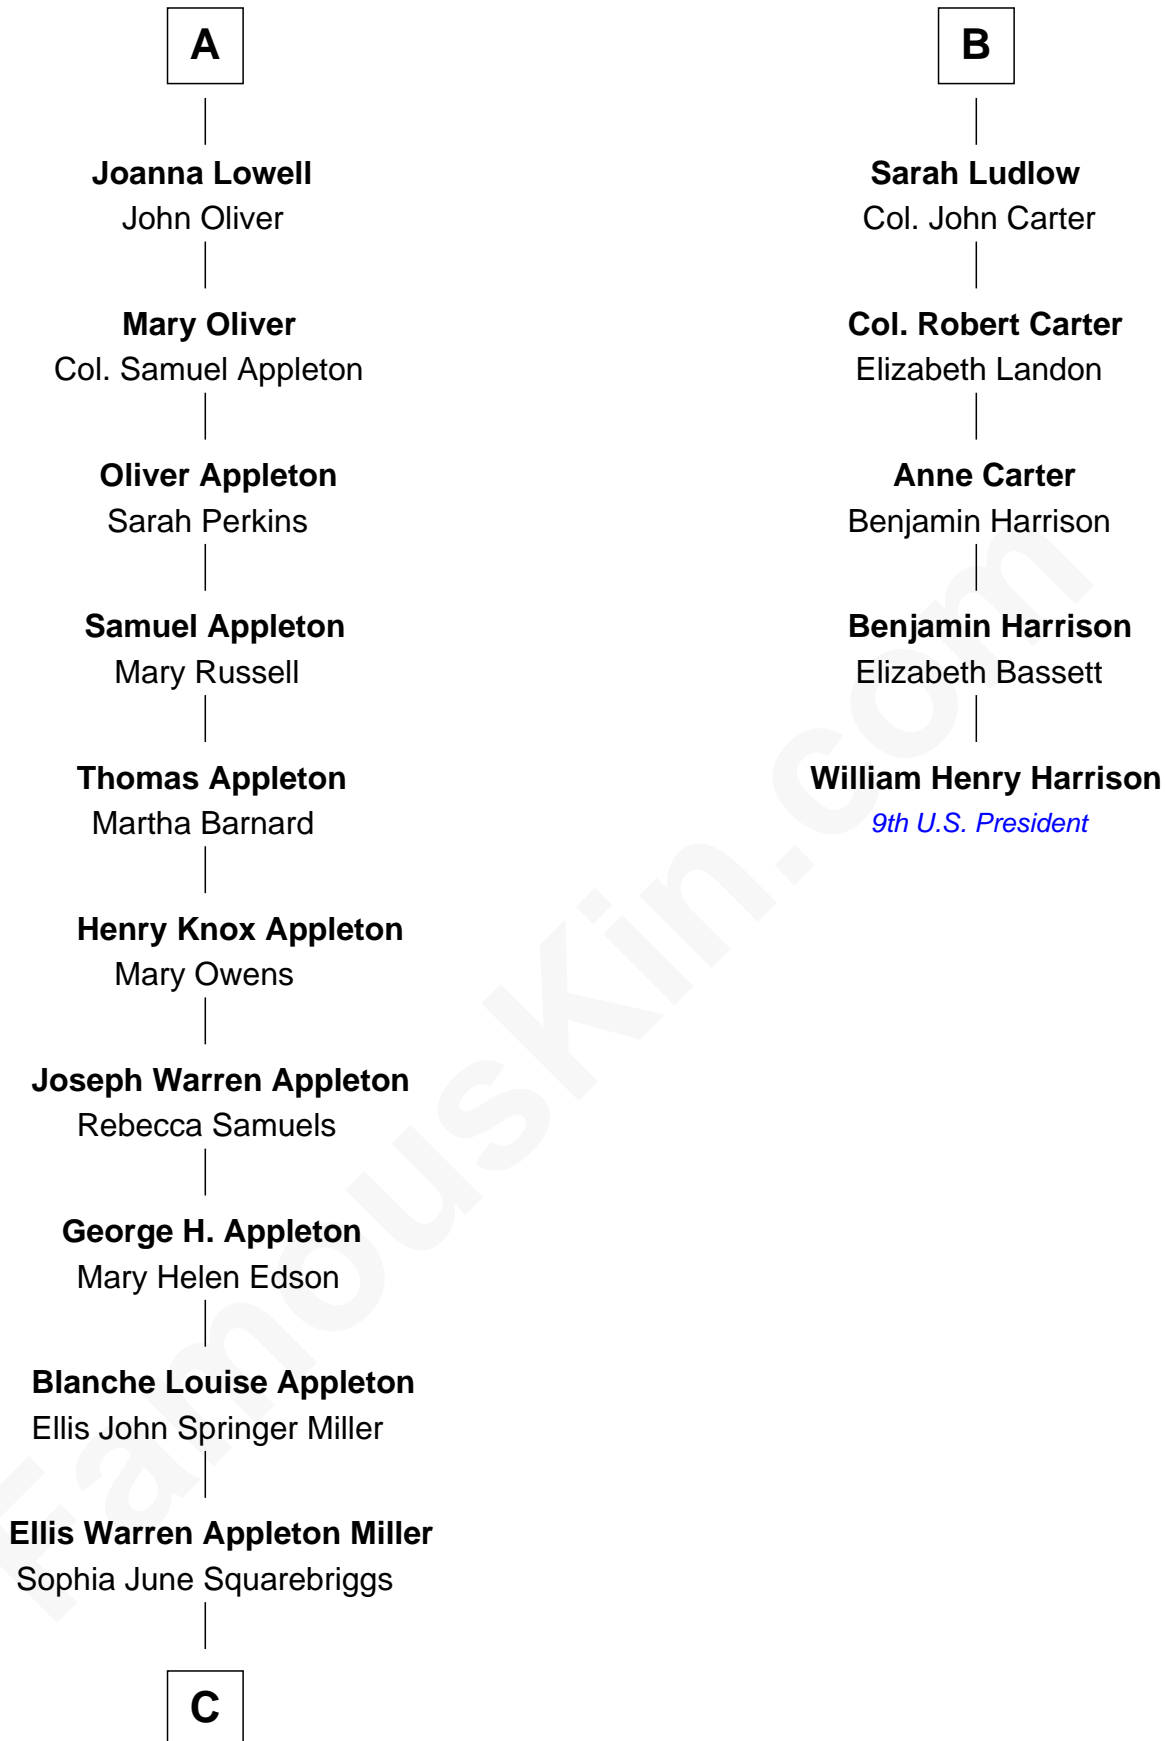

# FamousKin.com Relationship Chart of

**Marie-Chantal Miller**  
*Crown Princess of Greece*

11th cousin 7 times removed of

**William Henry Harrison**  
*9th U.S. President*

**Sir Hugh Luttrell**  
Catherine de Beaumont

C

Robert Warren Miller  
Marie Clara Pesantes

Marie-Chantal Miller  
*Crown Princess of Greece*

FamousKin.com